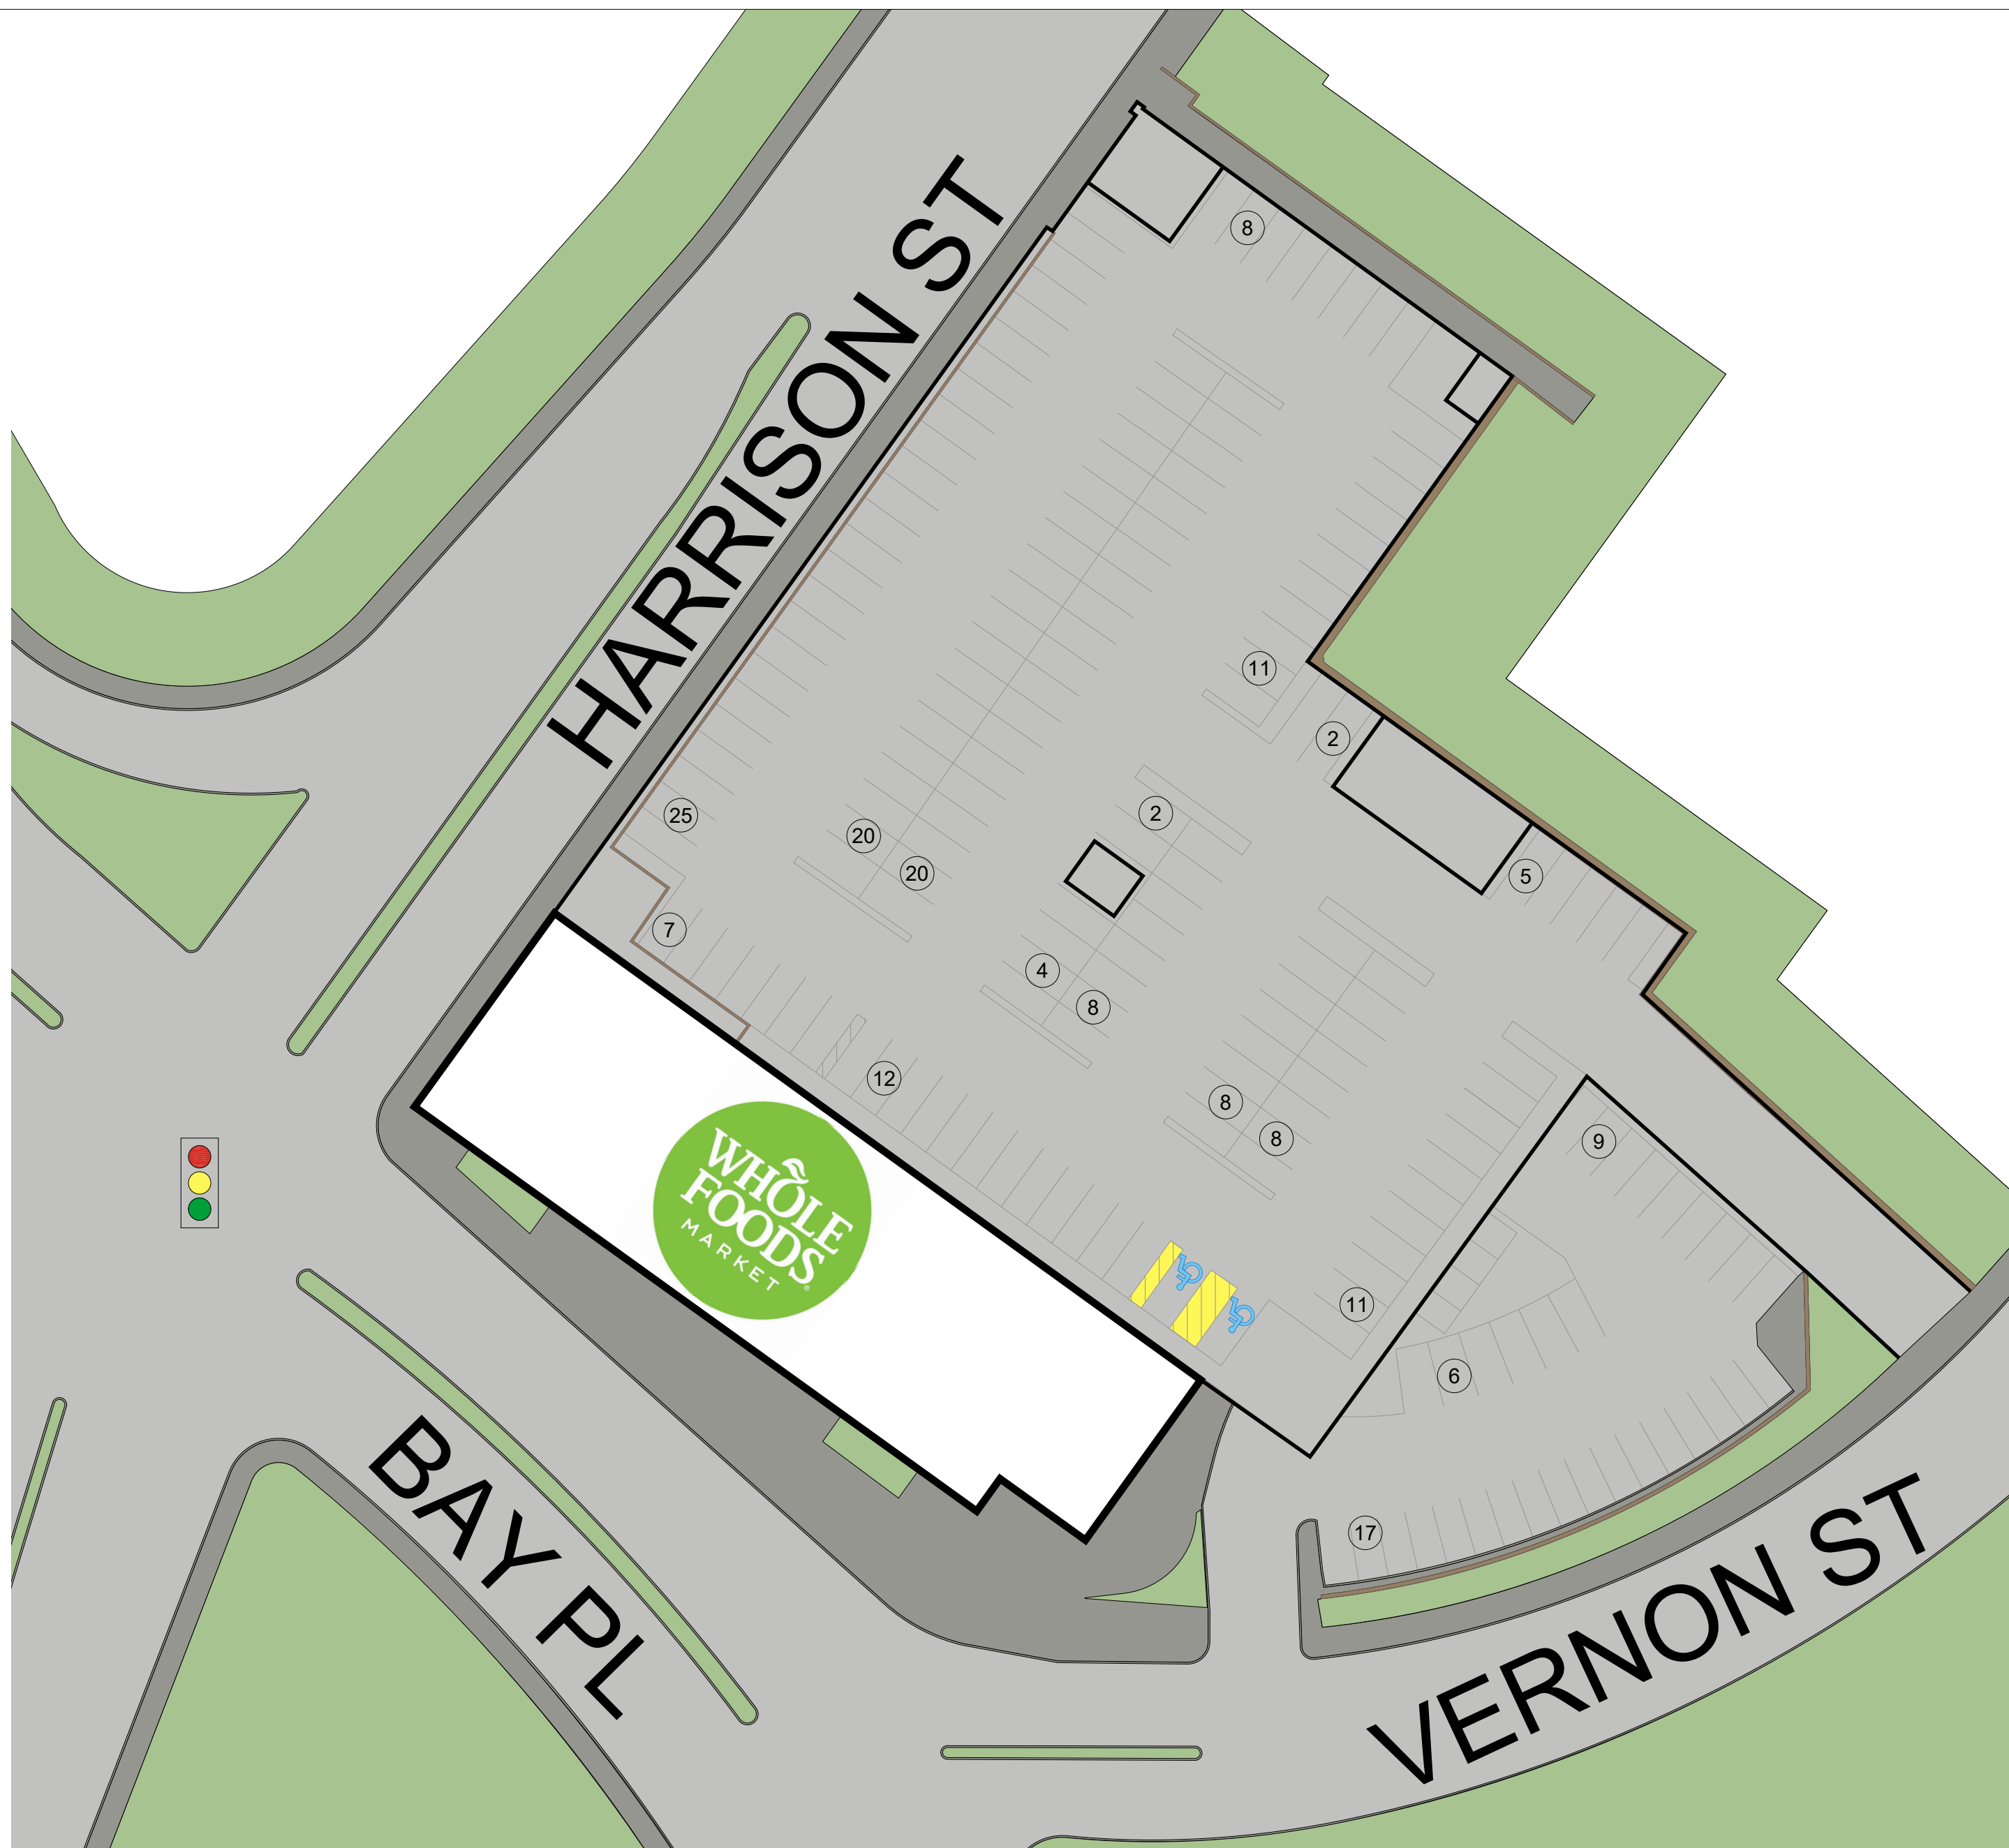

TENANT INDEX		
1	WHOLE FOODS	57,218

WHOLE FOODS AT BAY PLACE - LVL 1

230 Bay Place
OAKLAND, CA 94612

Latitude: 37.8129 , Longitude: -122.2607

THIS DRAWING IS FOR GENERAL INFORMATION PURPOSES ONLY AND IS INTENDED FOR USE AS A REFERENCE ONLY. THIS DRAWING IS NOT INTENDED TO REPRESENT THE ACTUAL SIZE, DIMENSIONS, OWNERSHIP, OR TENANCY OF THE MATTERS DEPICTED. ANY AND ALL FEATURES AND INFORMATION ARE FOR ILLUSTRATIVE PURPOSES ONLY, AND ARE SUBJECT TO CHANGE WITHOUT NOTICE.

3300 Enterprise Parkway, Beachwood, OH 44122
Fax 216 . 755 . 1500 Phone 216 . 755 . 5500

TENANT INDEX

1 WHOLE FOODS 57,218

WHOLE FOODS AT BAY PLACE - LVL 2

230 Bay Place
OAKLAND, CA 94612

Latitude: 37.8129 , Longitude: -122.2607