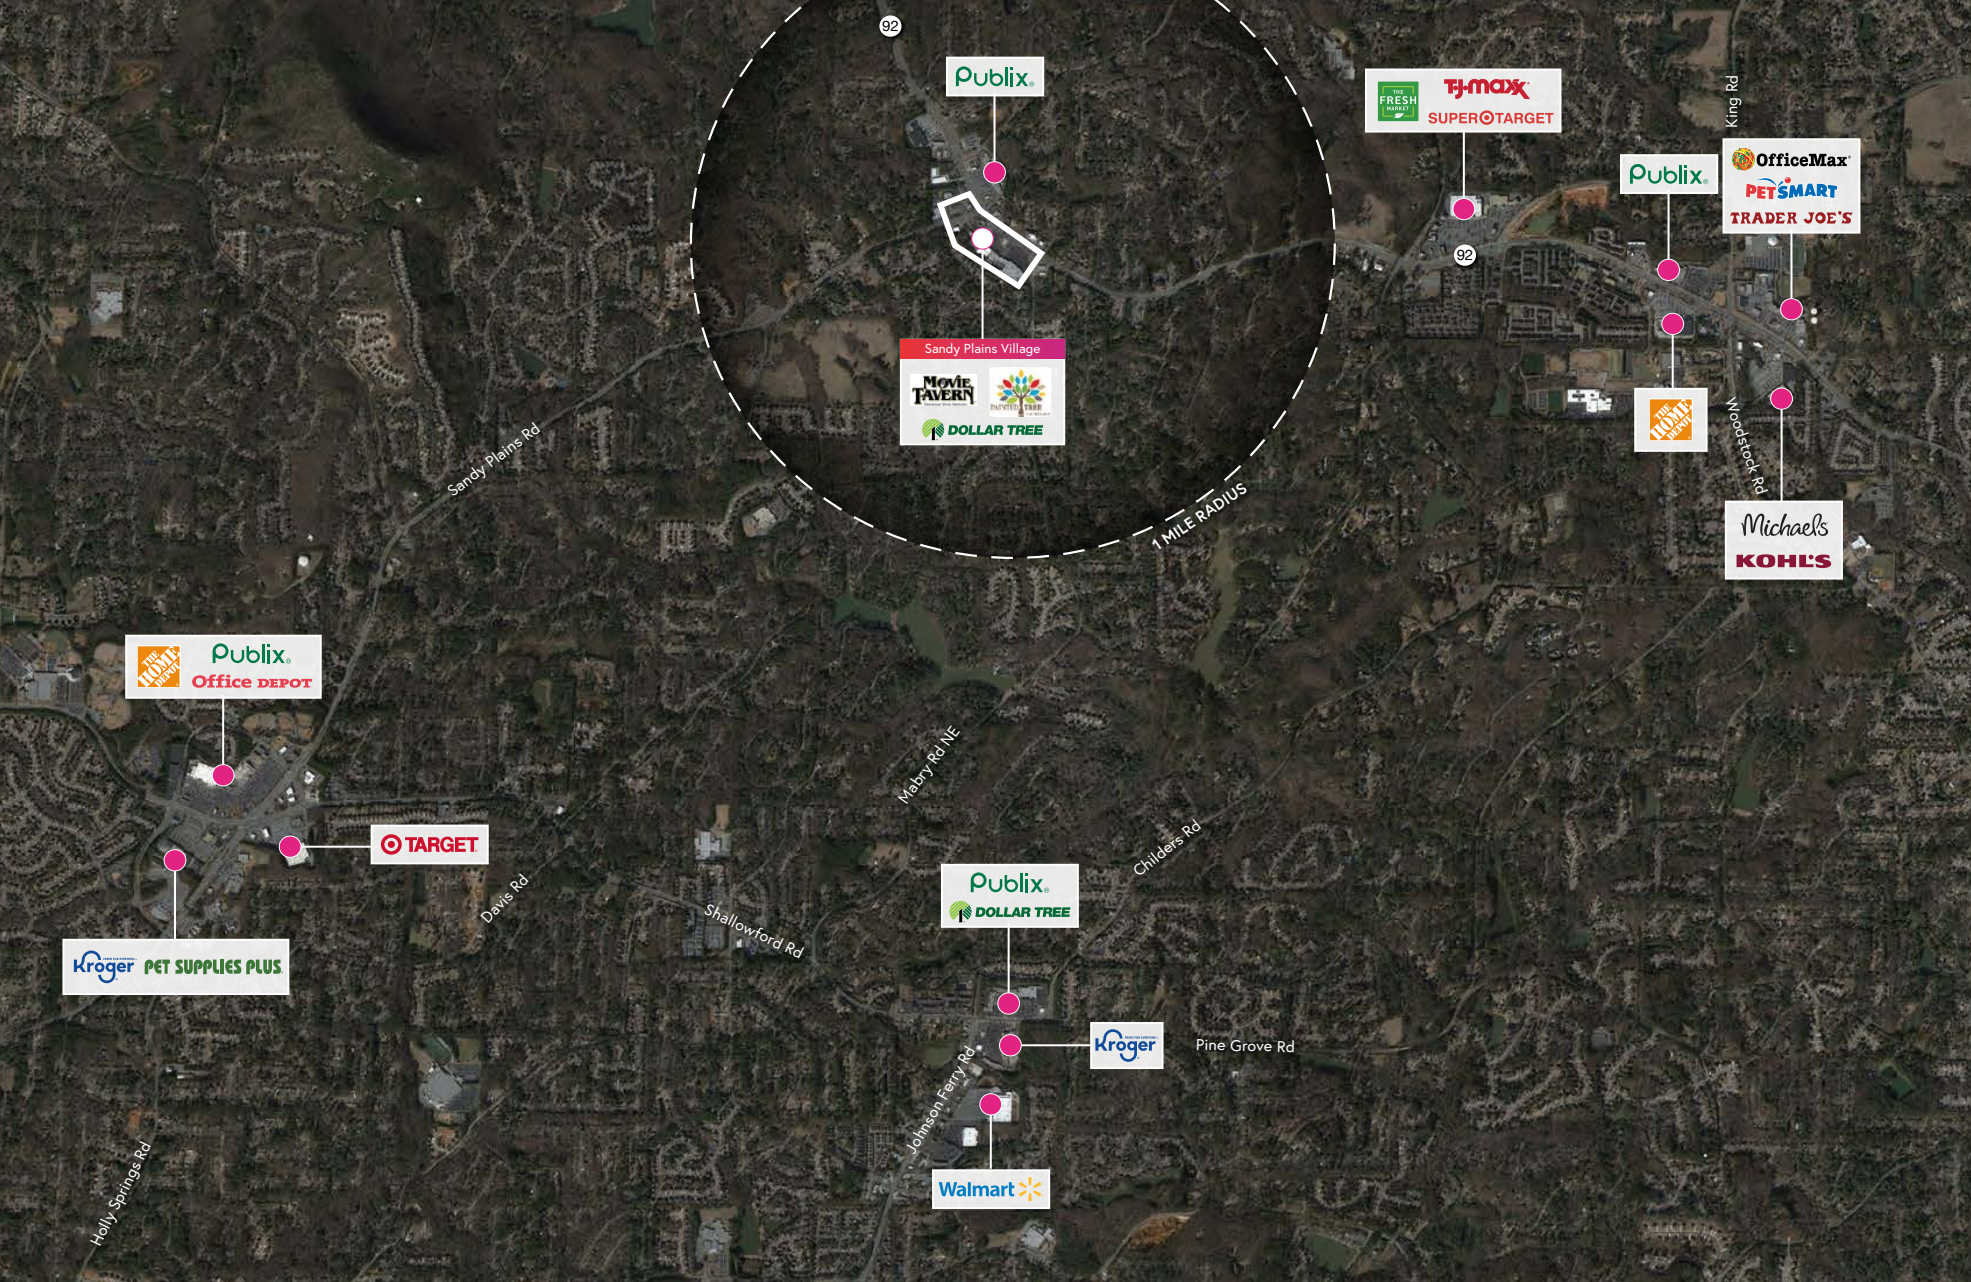

Sandy Plains Village ROSWELL, GEORGIA

COMPETITION MAP

LEASING CONTACT: KATIE ALLEN / 404-504-6731 / KALLEN@SITECENTERS.COM

LOCATION: 21 MILES NORTH OF DOWNTOWN ATLANTA