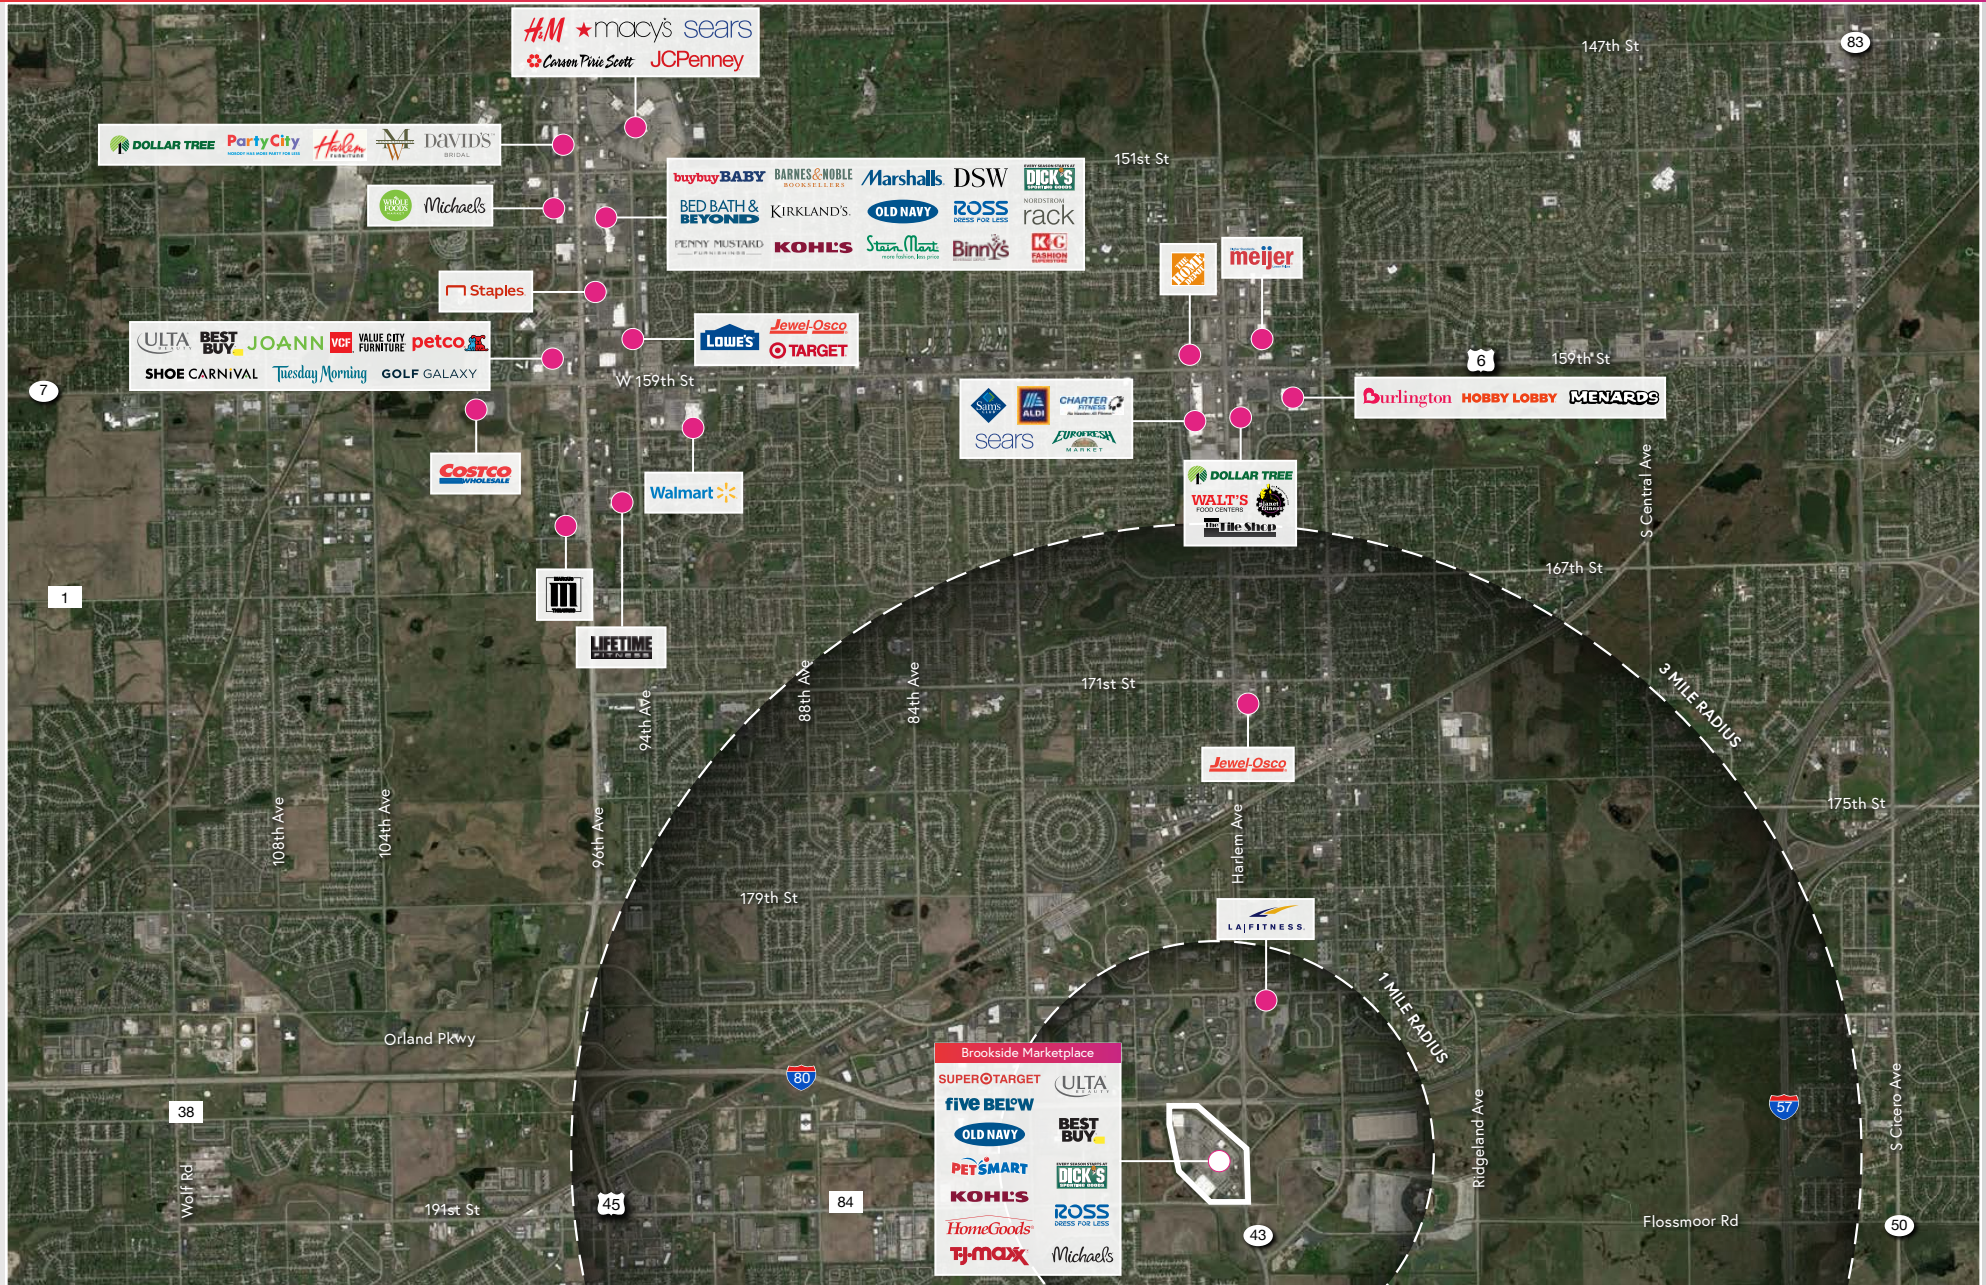

Brookside Marketplace

TINLEY PARK, ILLINOIS

COMPETITION MAP

LEASING CONTACT: ROBYN HAYS / 216-755-5592 / RCHAYS@SITECENTERS.COM

LOCATION: 25 MILES SOUTHWEST OF DOWNTOWN CHICAGO