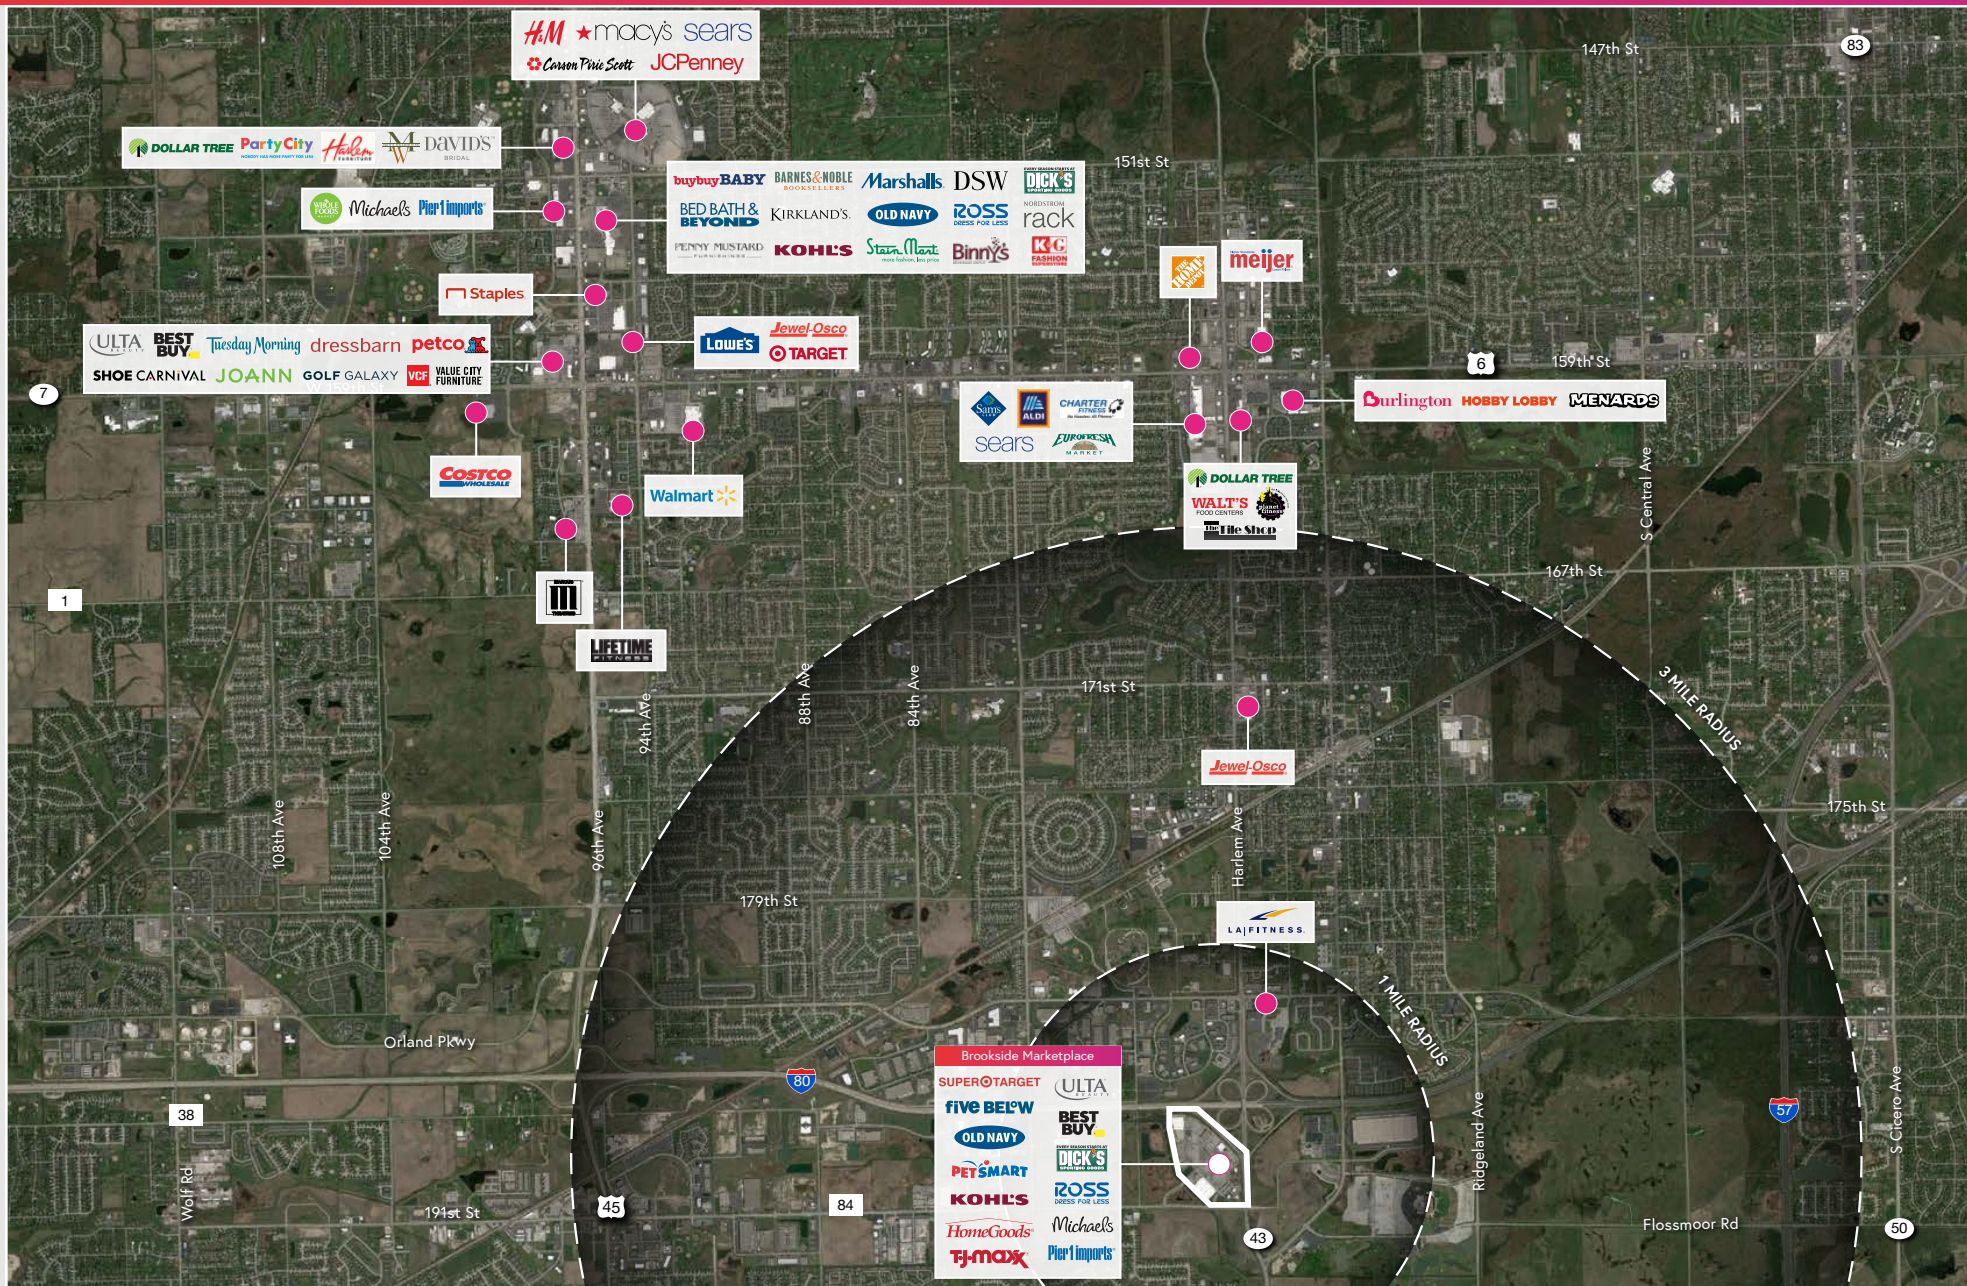

Brookside Marketplace

TINLEY PARK, ILLINOIS

COMPETITION MAP

LEASING CONTACT: AUSTIN TILLACK / 720-306-8106 / ATILLACK@SITECENTERS.COM

LOCATION: 25 MILES SOUTHWEST OF DOWNTOWN CHICAGO