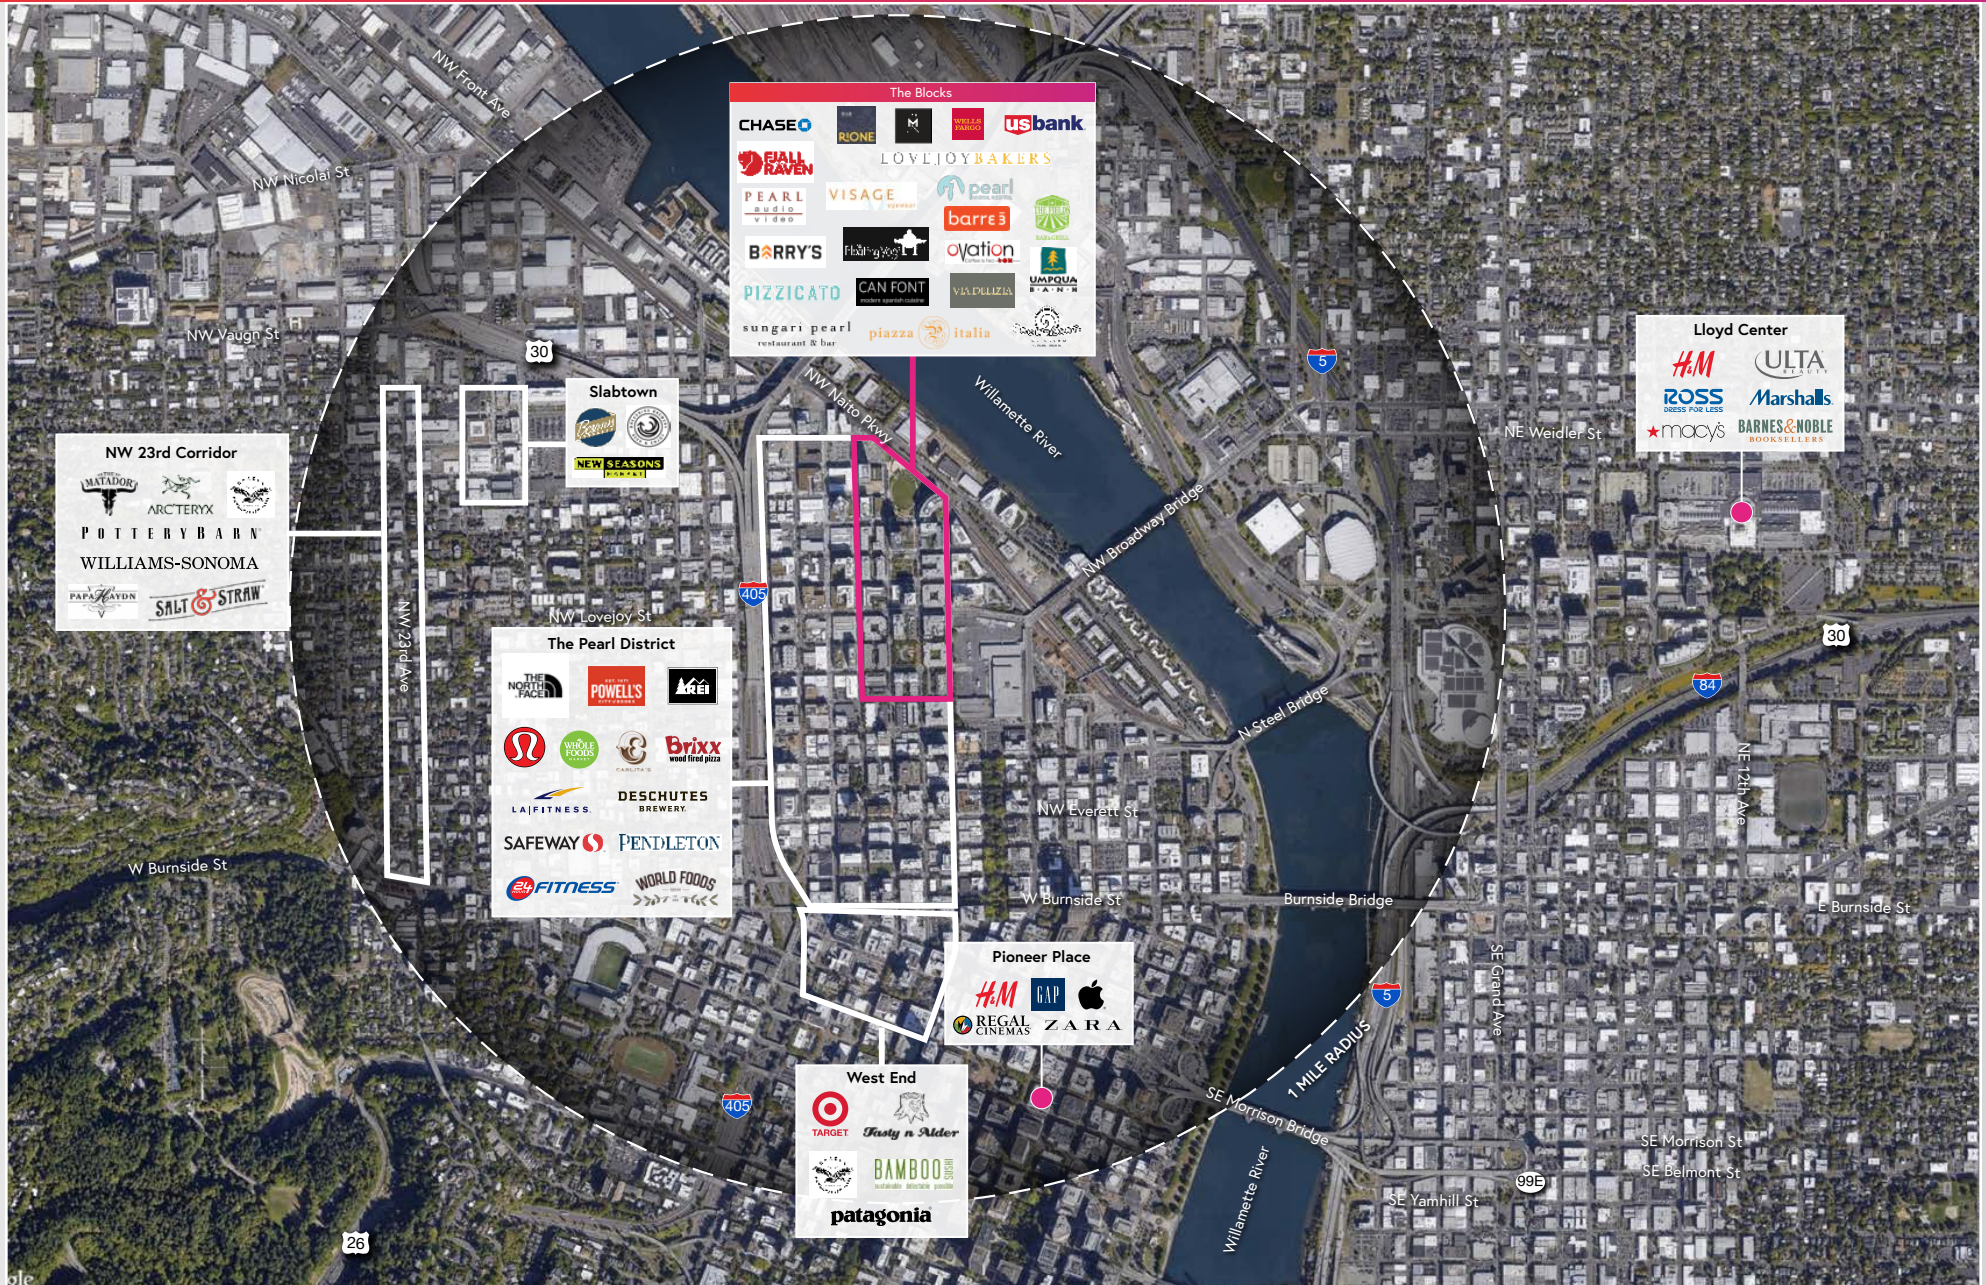

The Blocks PORTLAND, OREGON

COMPETITION MAP

LEASING CONTACT: AUSTIN TILLACK / 4720-306-8106 / ATILLACK@SITECENTERS.COM

LOCATION: 2 MILES NORTH OF DOWNTOWN PORTLAND