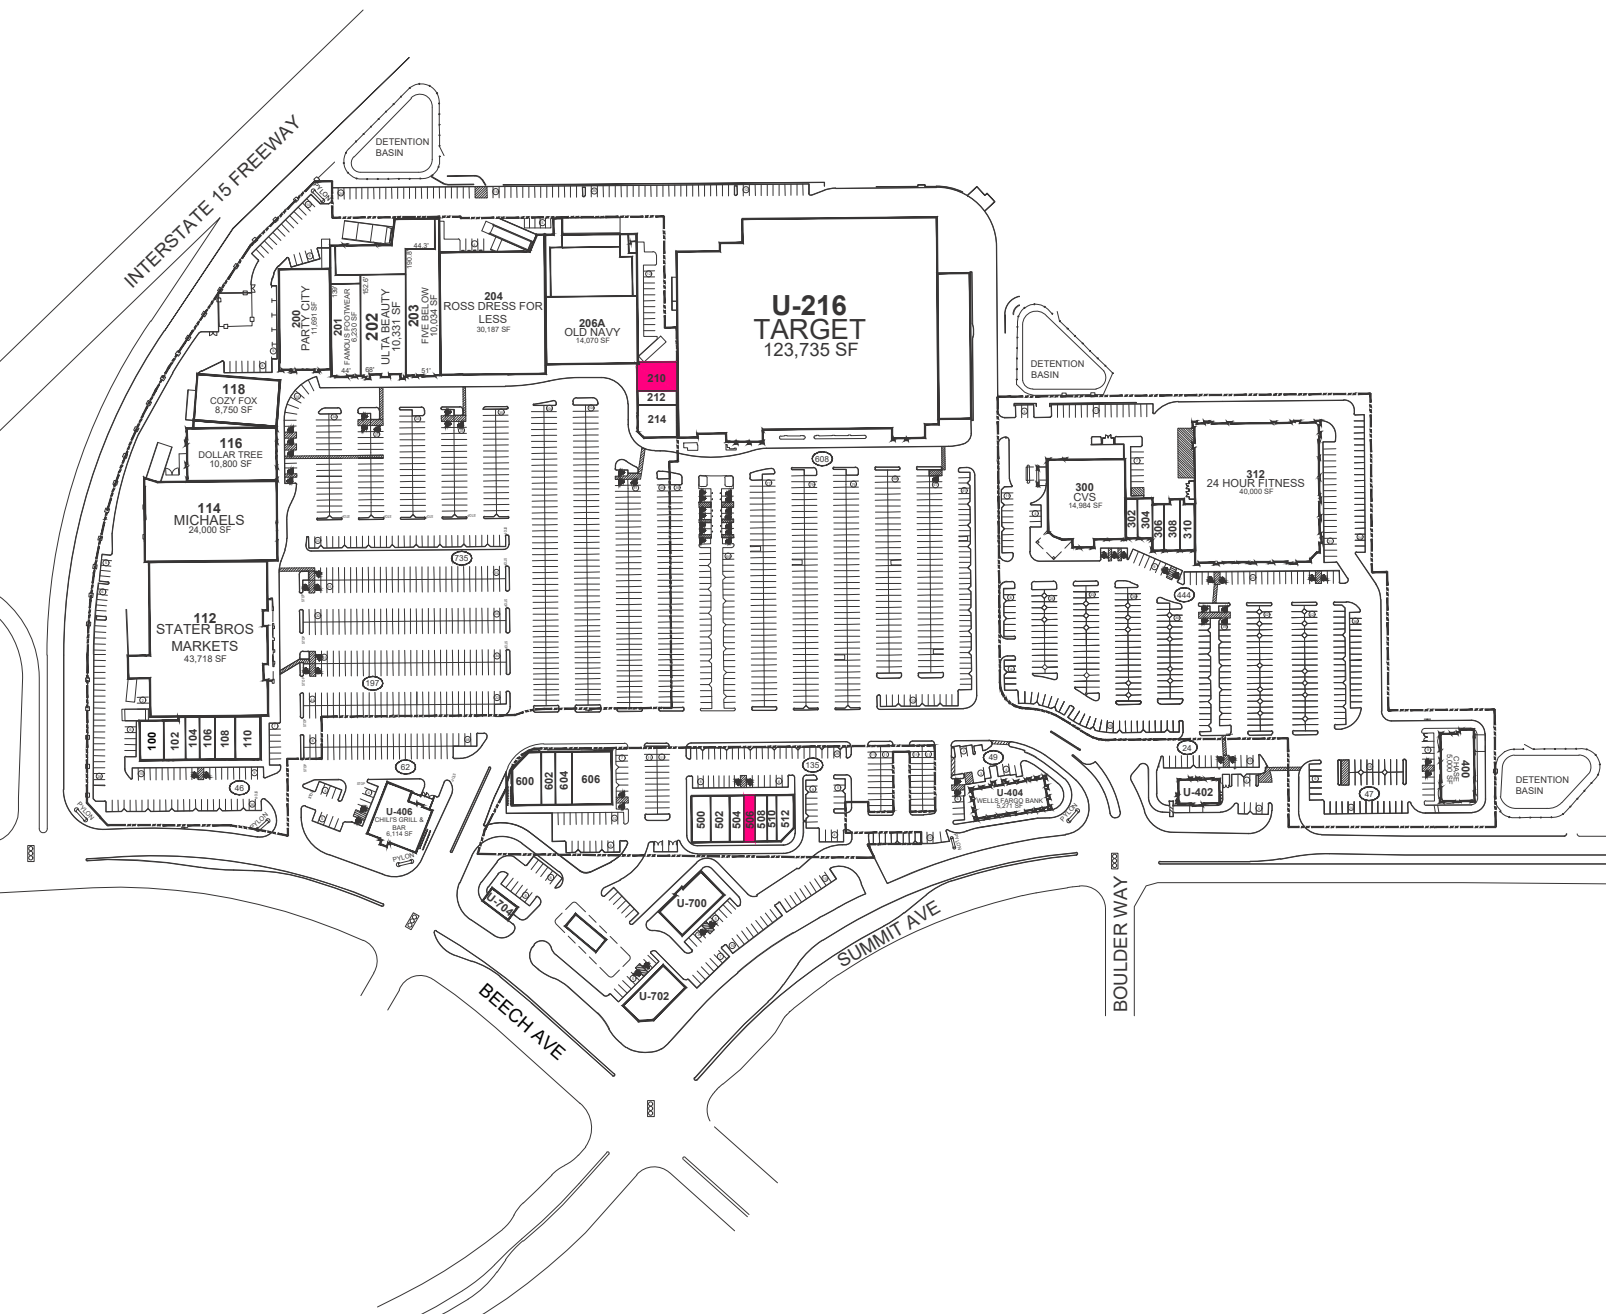

TENANT INDEX

100	SUMMA SUSHI	2,120
102	FALCON RIDGE DRY CLEANERS	2,000
104	THE UPS STORE	1,402
106	LITTLE CAESARS	1,499
108	SUMMIT SMILES CHILDREN'S DENTISTRY	2,000
110	FIVE GUYS BURGERS AND FRIES	2,500
112	STATER BROS MARKETS	43,718
114	MICHAELS	24,000
116	DOLLAR TREE	10,800
118	COZY FOX	8,750
200	PARTY CITY	11,691
201	FAMOUS FOOTWEAR	6,230
202	ULTA BEAUTY	10,331
203	FIVE BELOW	10,034
204	ROSS DRESS FOR LESS	30,187
206A	OLD NAVY	14,070
210	AVAILABLE	2,300
212	CHINA ONE	1,336
214	BATH & BODY WORKS	3,000
300	CVS	14,984
302	H&R BLOCK	1,200
304	GOLDSTAR PEDIATRICS PC	1,200
306	SUMMIT OPTOMETRIC CENTER	1,200
308	HOAN-VU TRUONG D.M.D.	1,600
310	SUMMIT BEACH TANNING	1,680
312	24 HOUR FITNESS	40,000
400	CHASE	5,000
500	ONO HAWAIIAN BBQ	2,000
502	WONDER NAILS	2,000
504	YOGURTLAND	1,499
506	AVAILABLE	1,200
508	GAMESTOP	1,260
510	GNC	1,000
512	STARBUCKS COFFEE	1,499
600	MATTRESS FIRM	3,200
602	SUMMIT ORTHODONTICS	1,700
604	VERIZON WIRELESS	2,000
606	PANERA BREAD	4,800
U-216	TARGET	123,735
U-402	DEL TACO	2,346
U-404	WELLS FARGO BANK	5,271
U-406	CHILI'S GRILL & BAR	6,114
U-700	JACK IN THE BOX	4,444
U-702	7-ELEVEN	4,001
U-704	7-ELEVEN CAR WASH	1,152

AVAILABLE

FALCON RIDGE TOWN CENTER

15218-15320 Summit Ave
FONTANA, CA 92336

Latitude: 34.1515 , Longitude: -117.4729

THIS DRAWING IS FOR GENERAL INFORMATION PURPOSES ONLY AND IS INTENDED FOR USE AS A REFERENCE ONLY. THIS DRAWING IS NOT INTENDED TO REPRESENT THE ACTUAL SIZE, DIMENSIONS, OWNERSHIP, OR TENANCY OF THE MATTERS DEPICTED. ANY AND ALL FEATURES AND INFORMATION ARE FOR ILLUSTRATIVE PURPOSES ONLY, AND ARE SUBJECT TO CHANGE WITHOUT NOTICE.