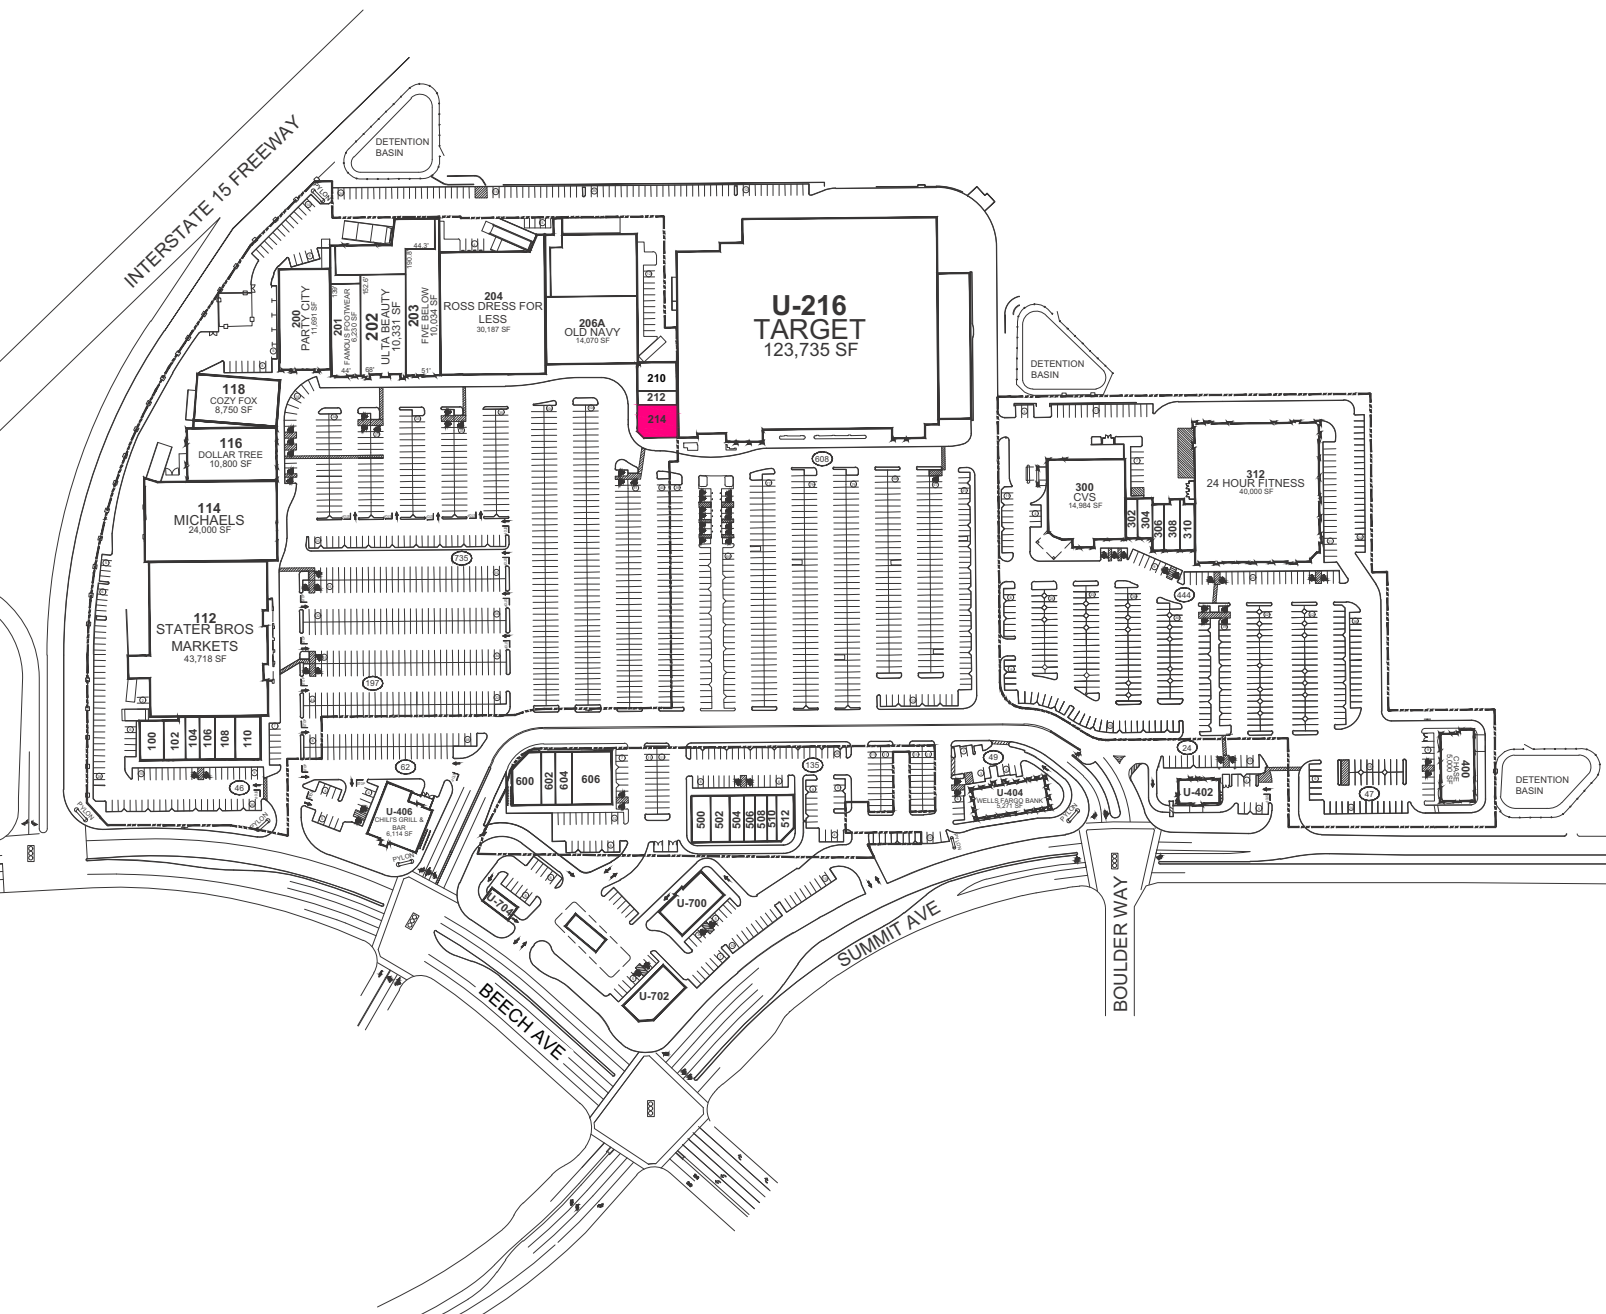

TENANT INDEX

100	SUMMA SUSHI	2,120
102	FALCON RIDGE DRY CLEANERS	2,000
104	THE UPS STORE	1,402
106	LITTLE CAESARS	1,499
108	SUMMIT SMILES CHILDREN'S DENTISTRY	2,000
110	FIVE GUYS BURGERS AND FRIES	2,500
112	STATER BROS MARKETS	43,718
114	MICHAELS	24,000
116	DOLLAR TREE	10,800
118	COZY FOX	8,750
200	PARTY CITY	11,691
201	FAMOUS FOOTWEAR	6,230
202	ULTA BEAUTY	10,331
203	FIVE BELOW	10,034
204	ROSS DRESS FOR LESS	30,187
206A	OLD NAVY	14,070
210	HAIR CHARISMA	2,300
212	CHINA ONE	1,336
214	AVAILABLE	3,000
300	CVS	14,984
302	H&R BLOCK	1,200
304	GOLDSTAR PEDIATRICS PC	1,200
306	SUMMIT OPTOMETRIC CENTER	1,200
308	HOAN-VU TRUONG D.M.D.	1,600
310	SUMMIT BEACH TANNING	1,680
312	24 HOUR FITNESS	40,000
400	CHASE	5,000
500	ONO HAWAIIAN BBQ	2,000
502	WONDER NAILS	2,000
504	YOGURTLAND	1,499
506	SUPERCUTS	1,200
508	GAMESTOP	1,260
510	GNC	1,000
512	STARBUCKS COFFEE	1,499
600	MATTRESS FIRM	3,200
602	SUMMIT ORTHODONTICS	1,700
604	VERIZON WIRELESS	2,000
606	PANERA BREAD	4,800
U-216	TARGET	123,735
U-402	DEL TACO	2,346
U-404	WELLS FARGO BANK	5,271
U-406	CHILI'S GRILL & BAR	6,114
U-700	JACK IN THE BOX	4,444
U-702	7-ELEVEN	4,001
U-704	7-ELEVEN CAR WASH	1,152

AVAILABLE

FALCON RIDGE TOWN CENTER

15218-15320 Summit Ave
FONTANA, CA 92336

Latitude: 34.1515 , Longitude: -117.4729

THIS DRAWING IS FOR GENERAL INFORMATION PURPOSES ONLY AND IS INTENDED FOR USE AS A REFERENCE ONLY. THIS DRAWING IS NOT INTENDED TO REPRESENT THE ACTUAL SIZE, DIMENSIONS, OWNERSHIP, OR TENANCY OF THE MATTERS DEPICTED. ANY AND ALL FEATURES AND INFORMATION ARE FOR ILLUSTRATIVE PURPOSES ONLY, AND ARE SUBJECT TO CHANGE WITHOUT NOTICE.