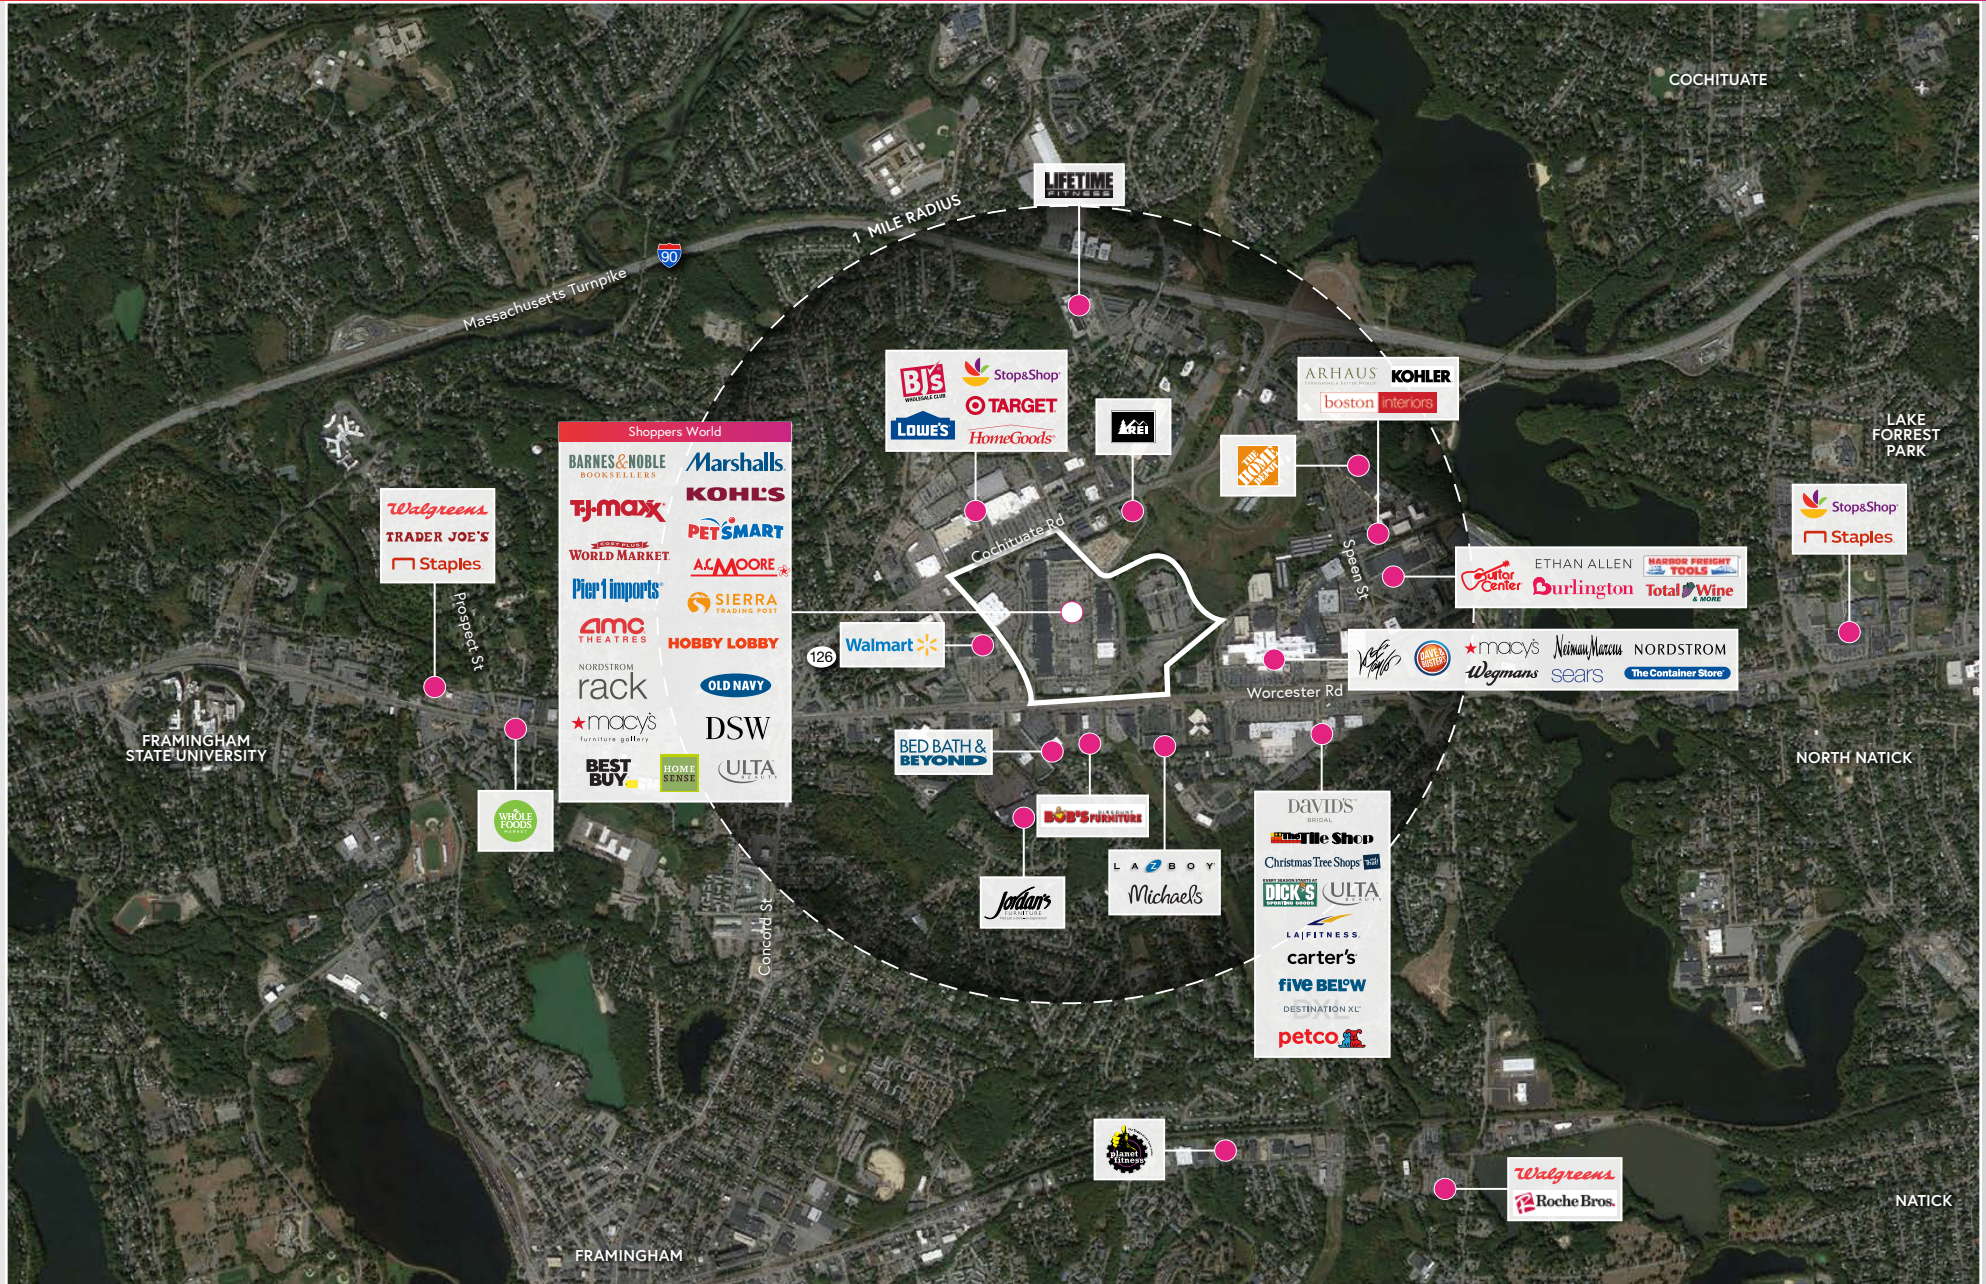

Shoppers World FRAMINGHAM, MASSACHUSETTS

COMPETITION MAP

LEASING CONTACT: TYLER TERHUNE / 216-755-6581 / TTERHUNE@SITECENTERS.COM

LOCATION: 18 MILES SOUTHWEST OF DOWNTOWN BOSTON