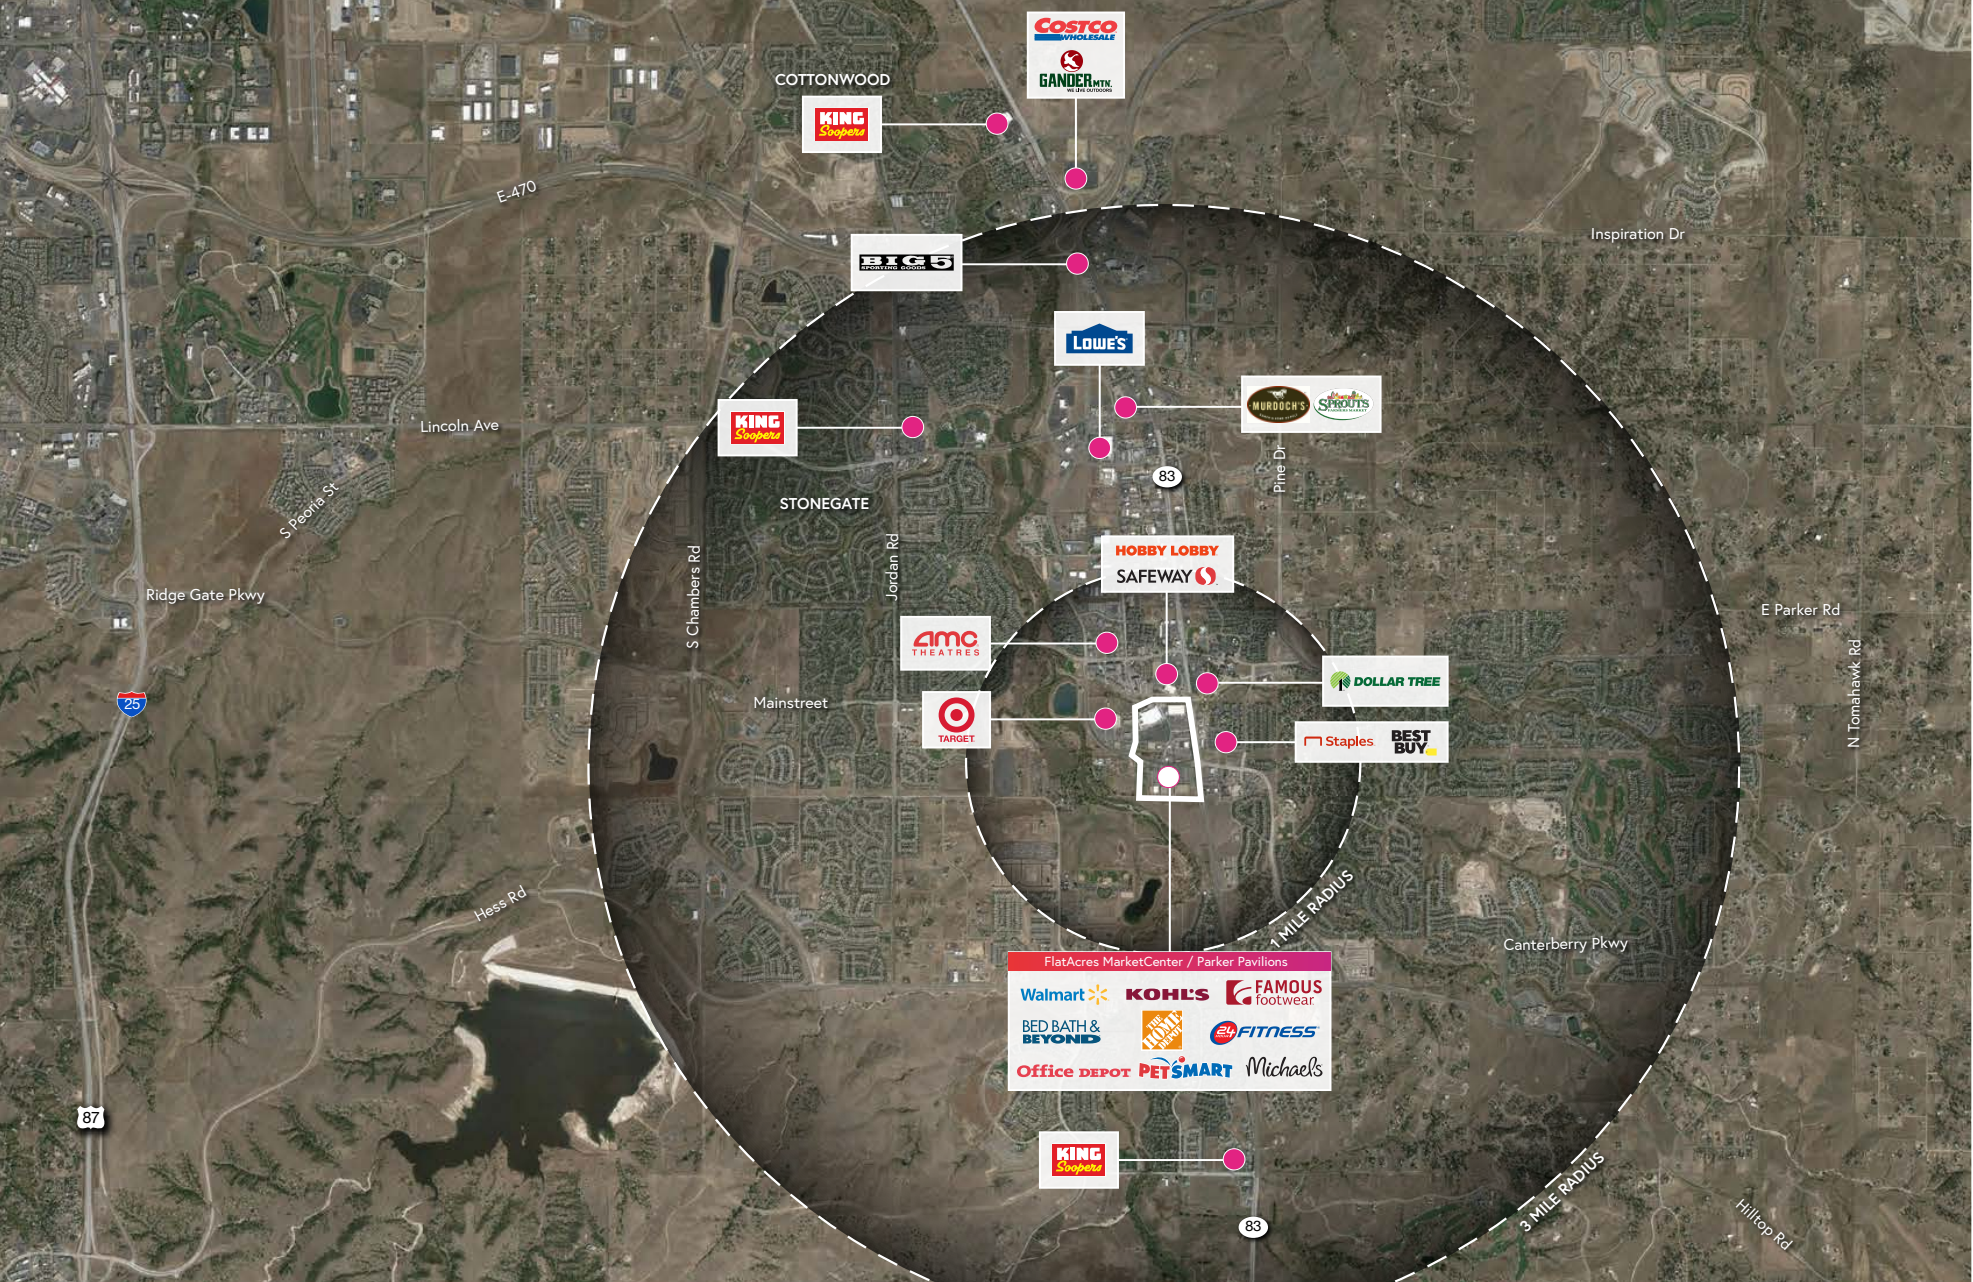

FlatAcres MarketCenter / Parker Pavilions PARKER, COLORADO

COMPETITION MAP

LEASING CONTACT: BRENT CHOD / 720-204-4481 / BCHOD@SITECENTERS.COM

LOCATION: 20 MILES SOUTHEAST OF DOWNTOWN DENVER