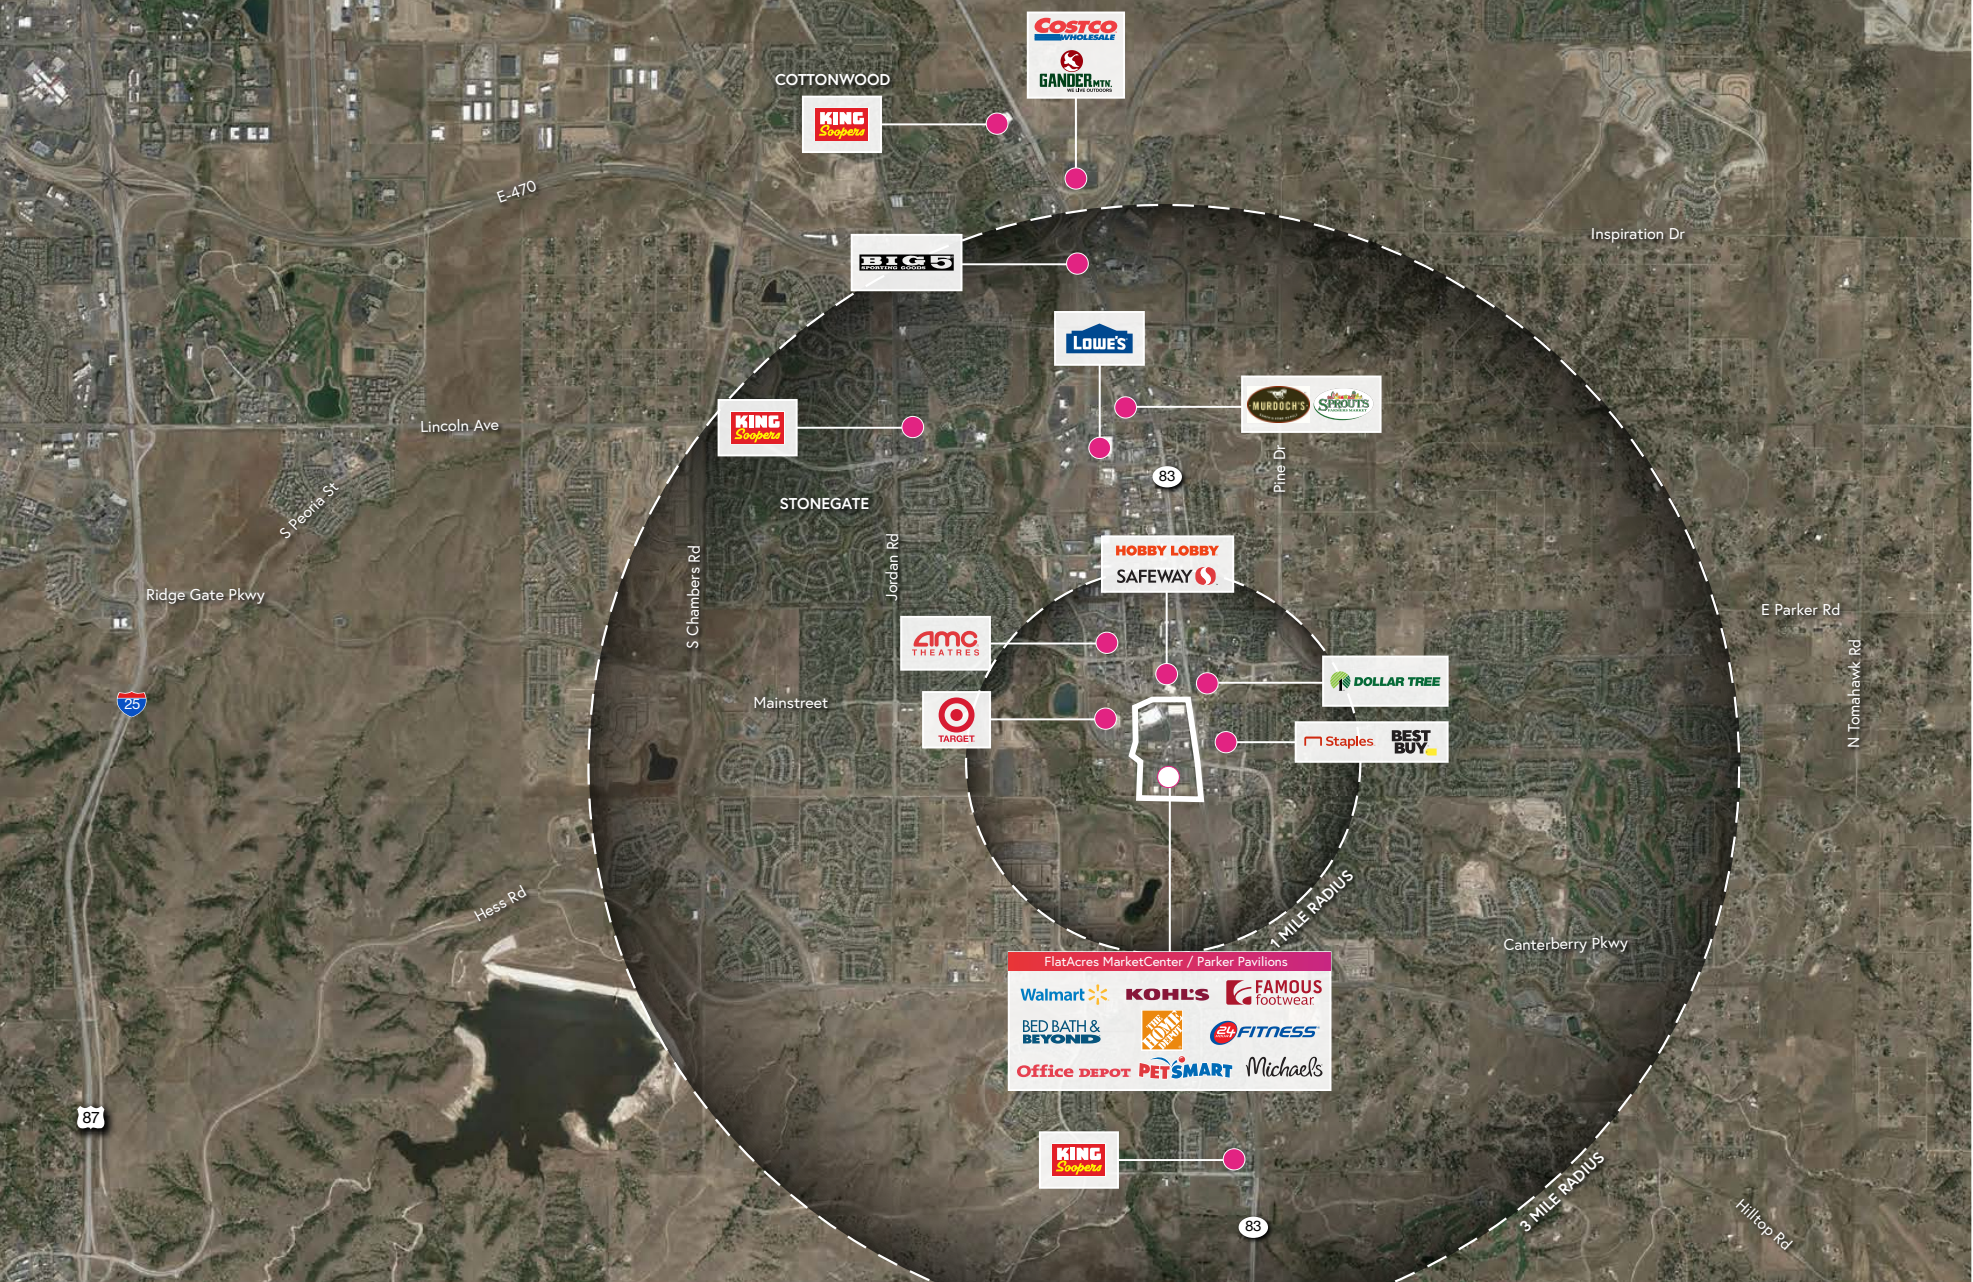

FlatAcres MarketCenter / Parker Pavilions PARKER, COLORADO

COMPETITION MAP

LEASING CONTACT: AUSTIN TILLACK / 720-306-8106 / ATILLACK@SITECENTERS.COM

LOCATION: 20 MILES SOUTHEAST OF DOWNTOWN DENVER