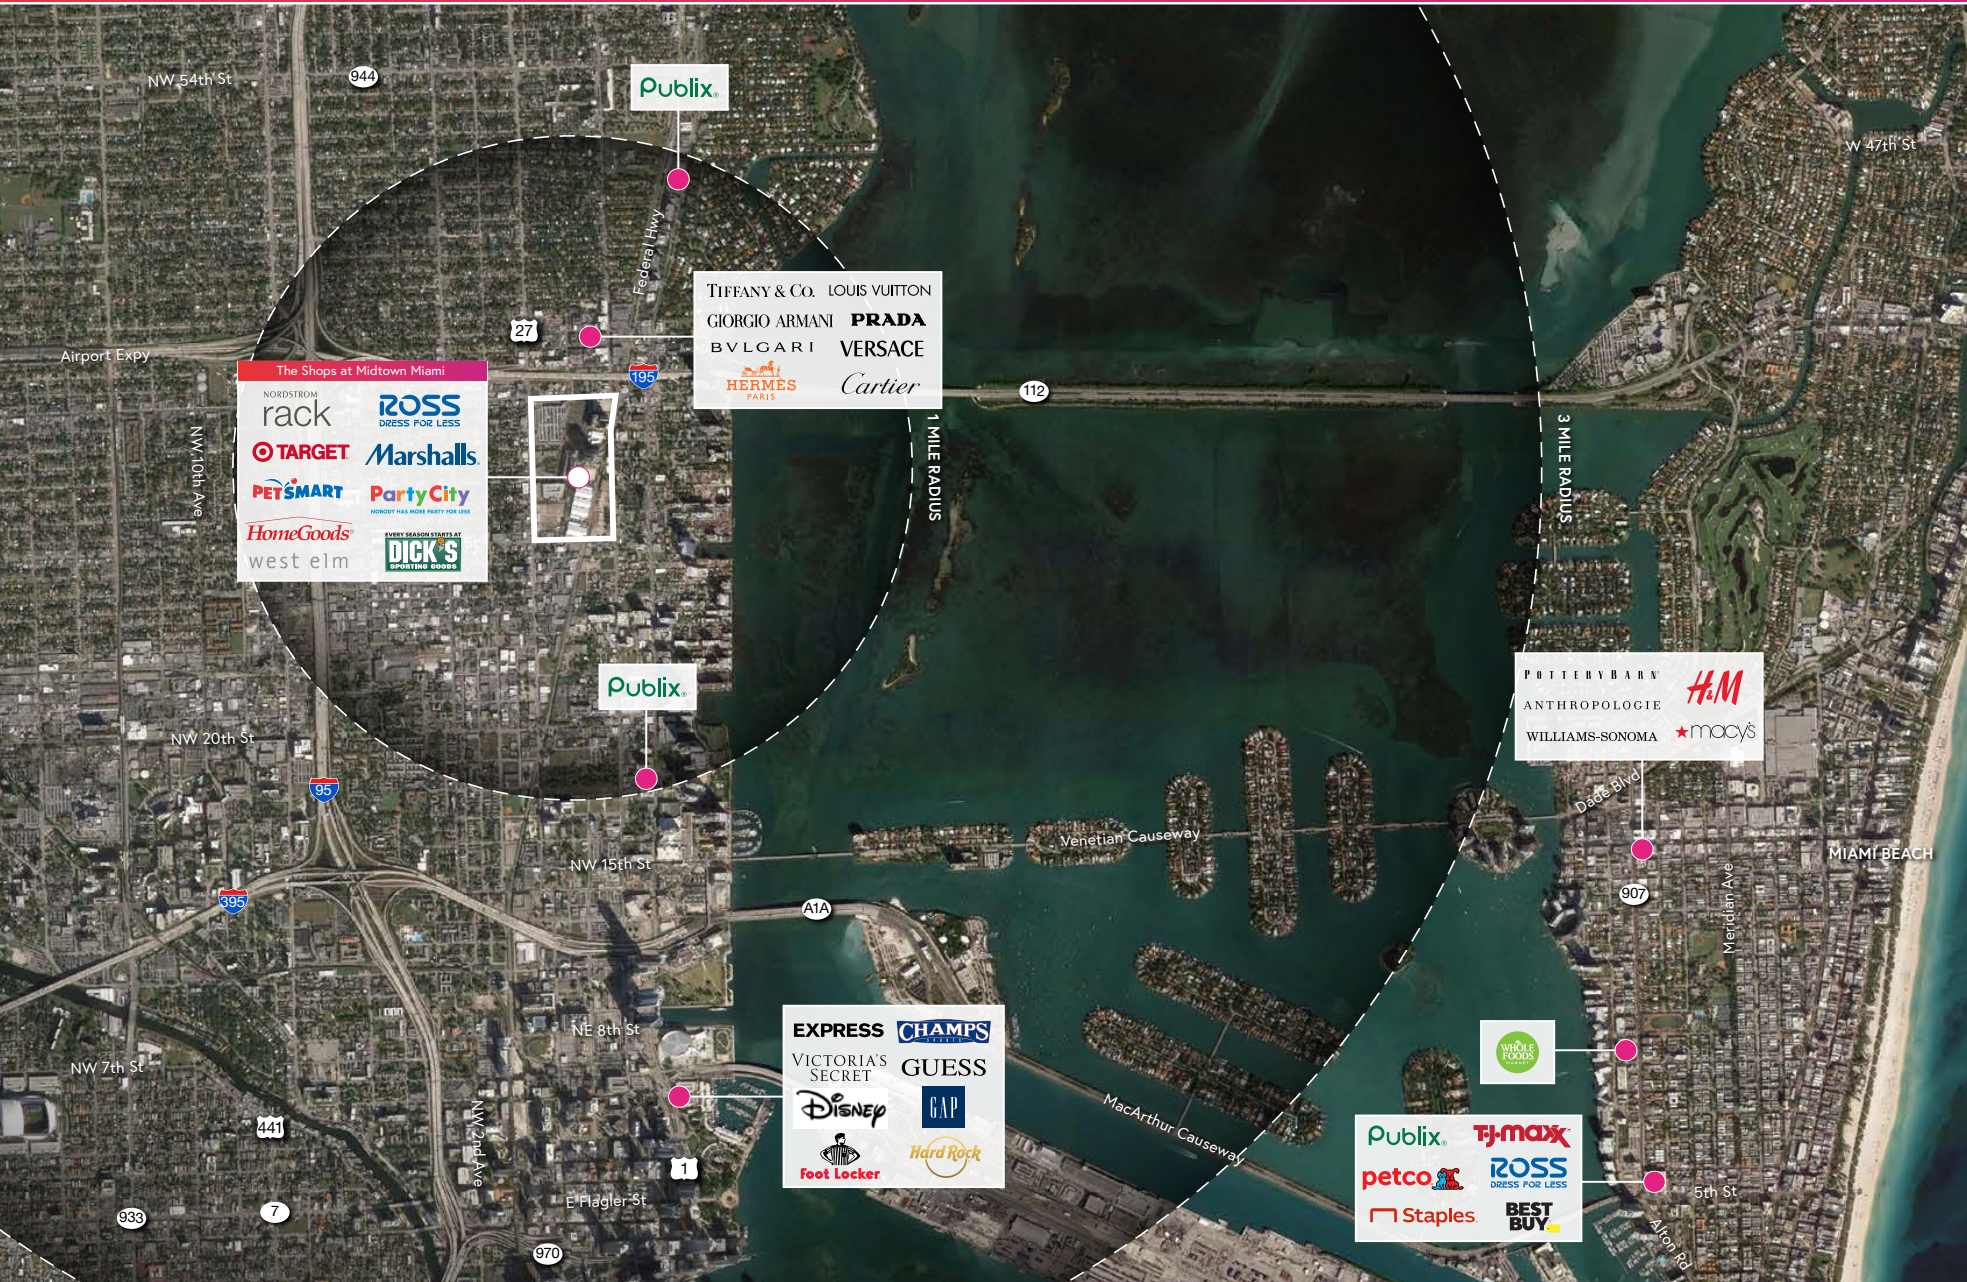

# The Shops at Midtown Miami MIAMI, FLORIDA

COMPETITION MAP

LEASING CONTACT: JOHN THIRKELL / 754-332-2002 / JTHIRKELL@SITECENTERS.COM

LOCATION: 2 MILES NORTH OF DOWNTOWN MIAMI