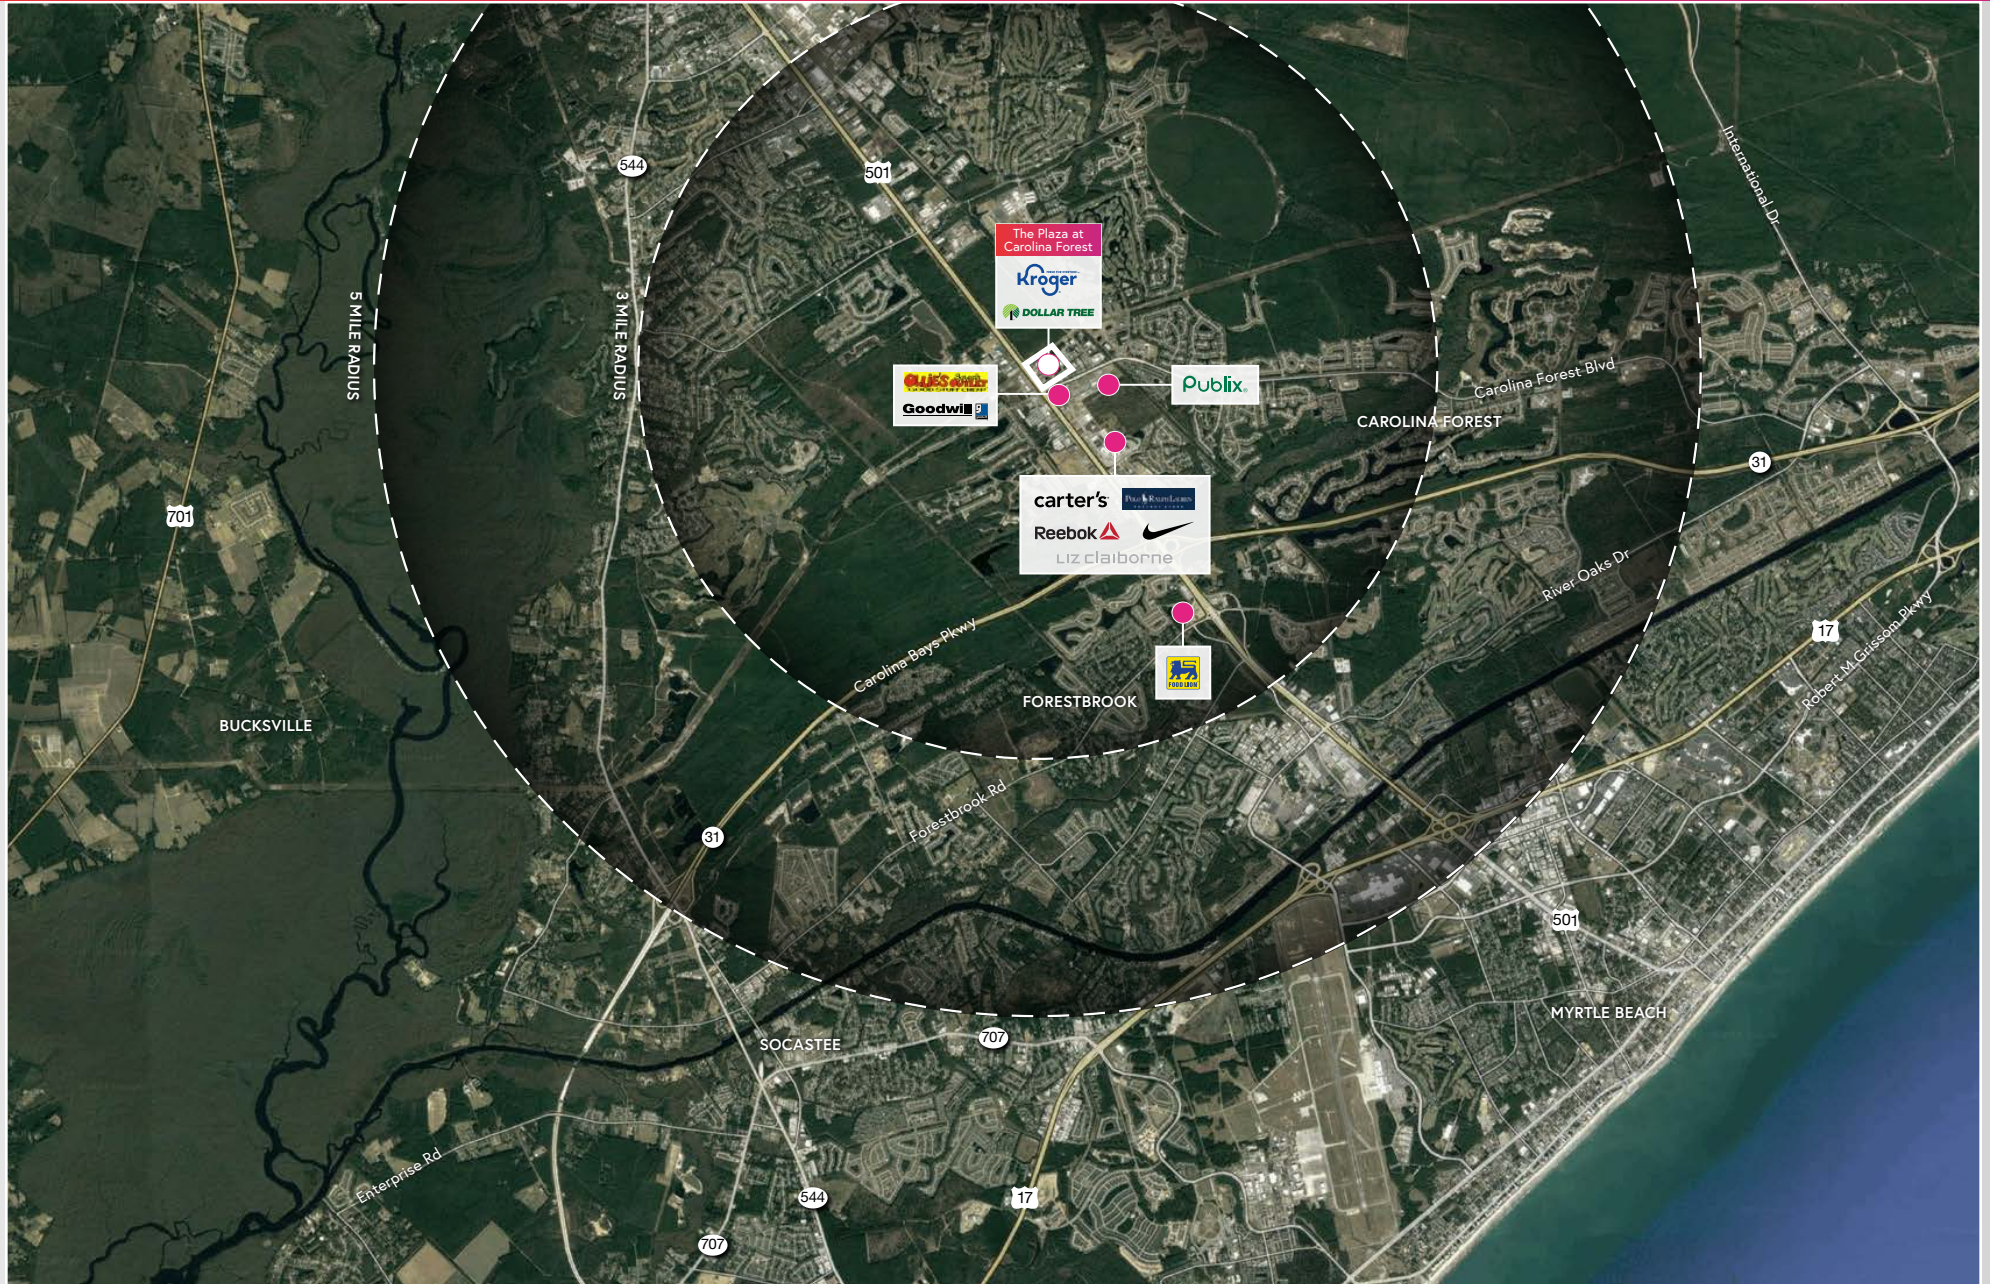

The Plaza at Carolina Forest MYRTLE BEACH, SOUTH CAROLINA

COMPETITION MAP

LEASING CONTACT: KATIE ALLEN / 404-504-6731 / KALLEN@SITECENTERS.COM

LOCATION: 6 MILES NORTHWEST OF DOWNTOWN MYRTLE BEACH