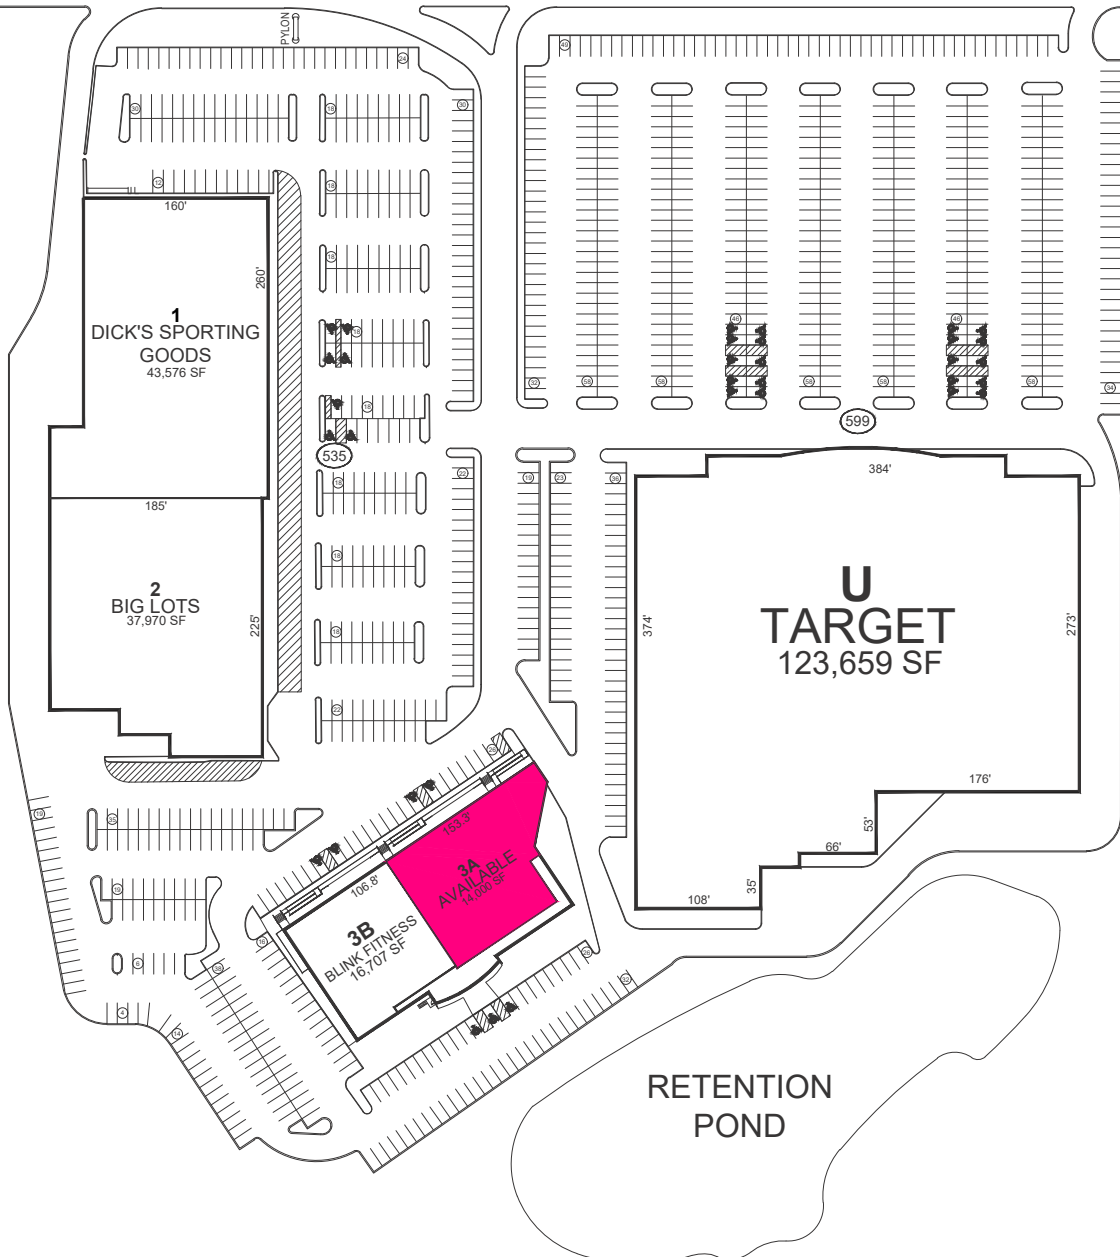

US HWY 22

TENANT INDEX		
1	DICK'S SPORTING GOODS	43,576
2	BIG LOTS	37,970
3A	AVAILABLE	14,000
3B	BLINK FITNESS	16,707
U	TARGET	123,659

AVAILABLE

ROUTE 22 RETAIL CENTER

2700 US 22
UNION, NJ 07083

Latitude:40.6875, Longitude:-74.3097

THIS DRAWING IS FOR GENERAL INFORMATION PURPOSES ONLY AND IS INTENDED FOR USE AS A REFERENCE ONLY. THIS DRAWING IS NOT INTENDED TO REPRESENT THE ACTUAL SIZE, DIMENSIONS, OWNERSHIP, OR TENANCY OF THE MATTERS DEPICTED. ANY AND ALL FEATURES AND INFORMATION ARE FOR ILLUSTRATIVE PURPOSES ONLY, AND ARE SUBJECT TO CHANGE WITHOUT NOTICE.