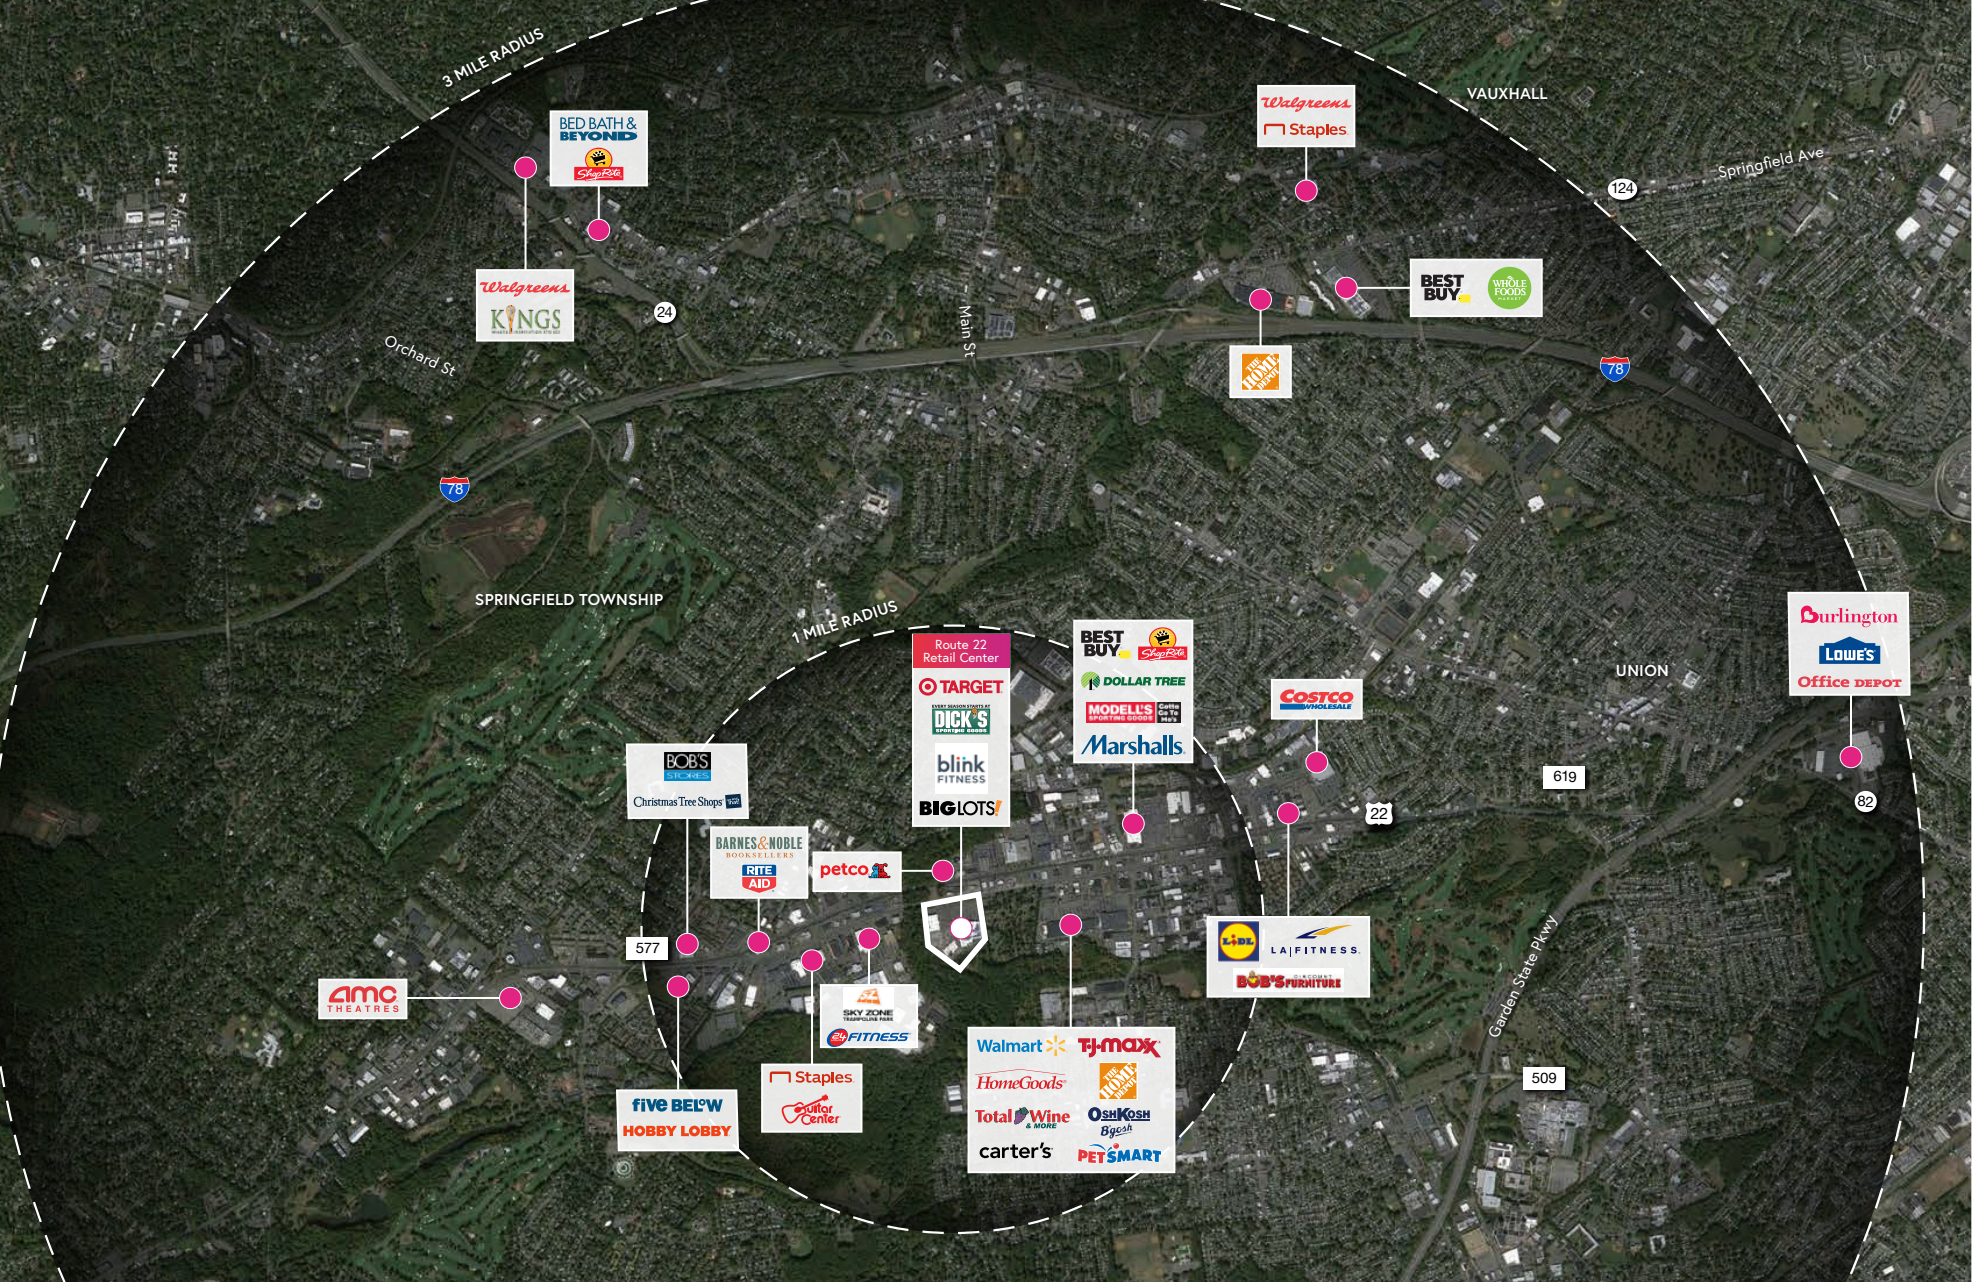

Route 22 Retail Center UNION, NEW JERSEY

COMPETITION MAP

LEASING CONTACT: JOHN THIRKELL / 754-232-2002 / JTHIRKELL@SITECENTERS.COM

LOCATION: 18 MILES SOUTHWEST OF NEW YORK CITY