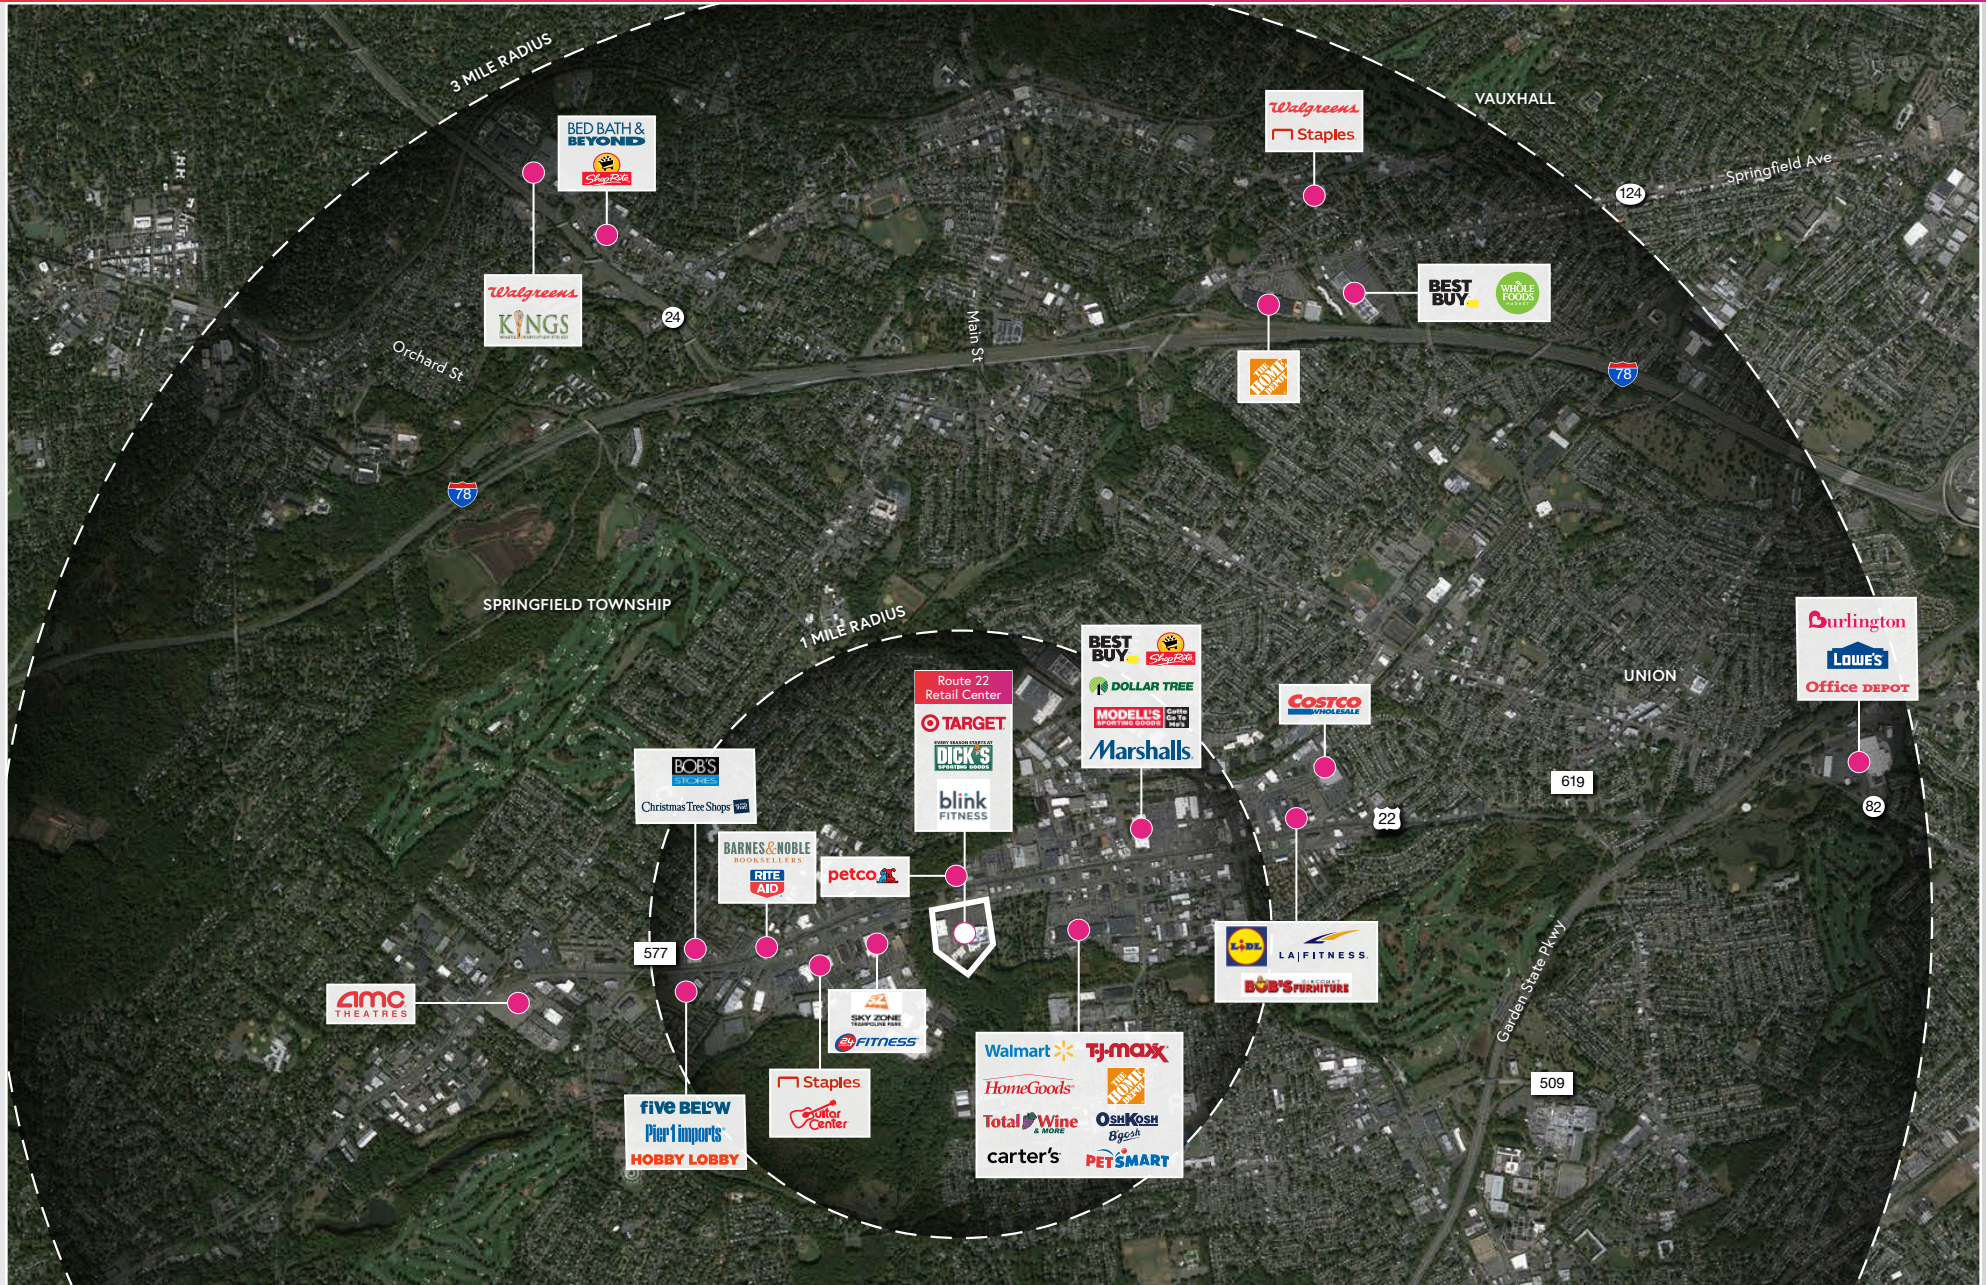

Route 22 Retail Center UNION, NEW JERSEY

COMPETITION MAP

LEASING CONTACT: TYLER TERHUNE / 216-755-6581 / TTERHUNE@SITECENTERS.COM

LOCATION: 18 MILES SOUTHWEST OF NEW YORK CITY