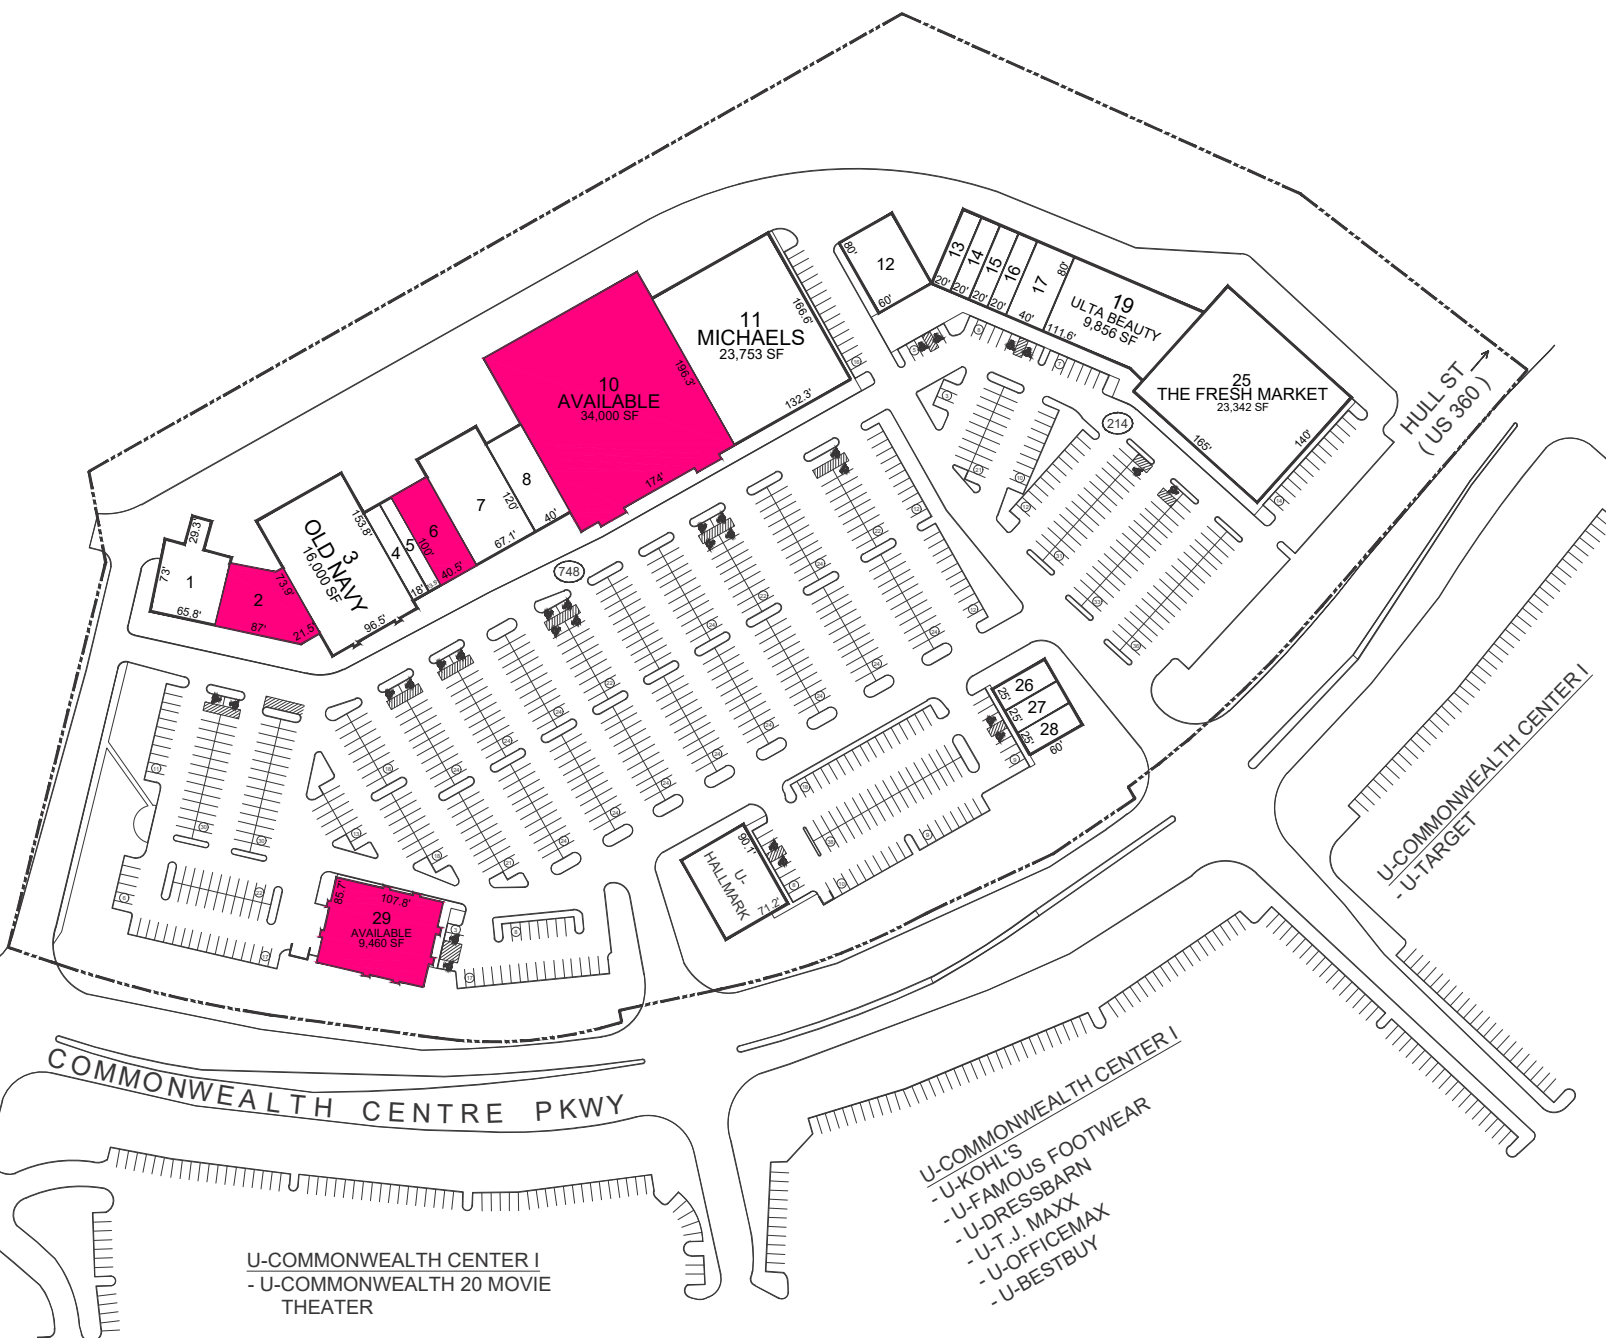

TENANT INDEX

1	VIBE DANCE COMPLEX	5,650
2	AVAILABLE	5,400
3	OLD NAVY	16,000
4	VA NAILS	1,800
5	SOCCER POST	1,350
6	AVAILABLE	4,050
7	RACK ROOM SHOES	8,050
8	CARTER'S	4,000
10	AVAILABLE	34,000
11	MICHAELS	23,753
12	MEN'S WEARHOUSE	4,800
13	JUSTMANES	1,600
14	SYCAMORE JEWELERS	1,600
15	UBREAKIFIX	1,600
16	ALL FIRED UP	1,600
17	PALM BEACH TAN	3,200
19	ULTA BEAUTY	9,856
25	THE FRESH MARKET	23,342
26	JERSEY MIKE'S SUBS	1,500
27	T-MOBILE	1,500
28	ZZAAM	1,500
29	AVAILABLE	9,460

COMMONWEALTH CENTER

4600-5000 Commonwealth Center Pkwy
MIDLOTHIAN, VA 23112

Latitude: 37.4183, Longitude: -77.6319

AVAILABLE

THIS DRAWING IS FOR GENERAL INFORMATION PURPOSES ONLY AND IS INTENDED FOR USE AS A REFERENCE ONLY. THIS DRAWING IS NOT INTENDED TO REPRESENT THE ACTUAL SIZE, DIMENSIONS, OWNERSHIP, OR TENANCY OF THE MATTERS DEPICTED. ANY AND ALL FEATURES AND INFORMATION ARE FOR ILLUSTRATIVE PURPOSES ONLY, AND ARE SUBJECT TO CHANGE WITHOUT NOTICE.