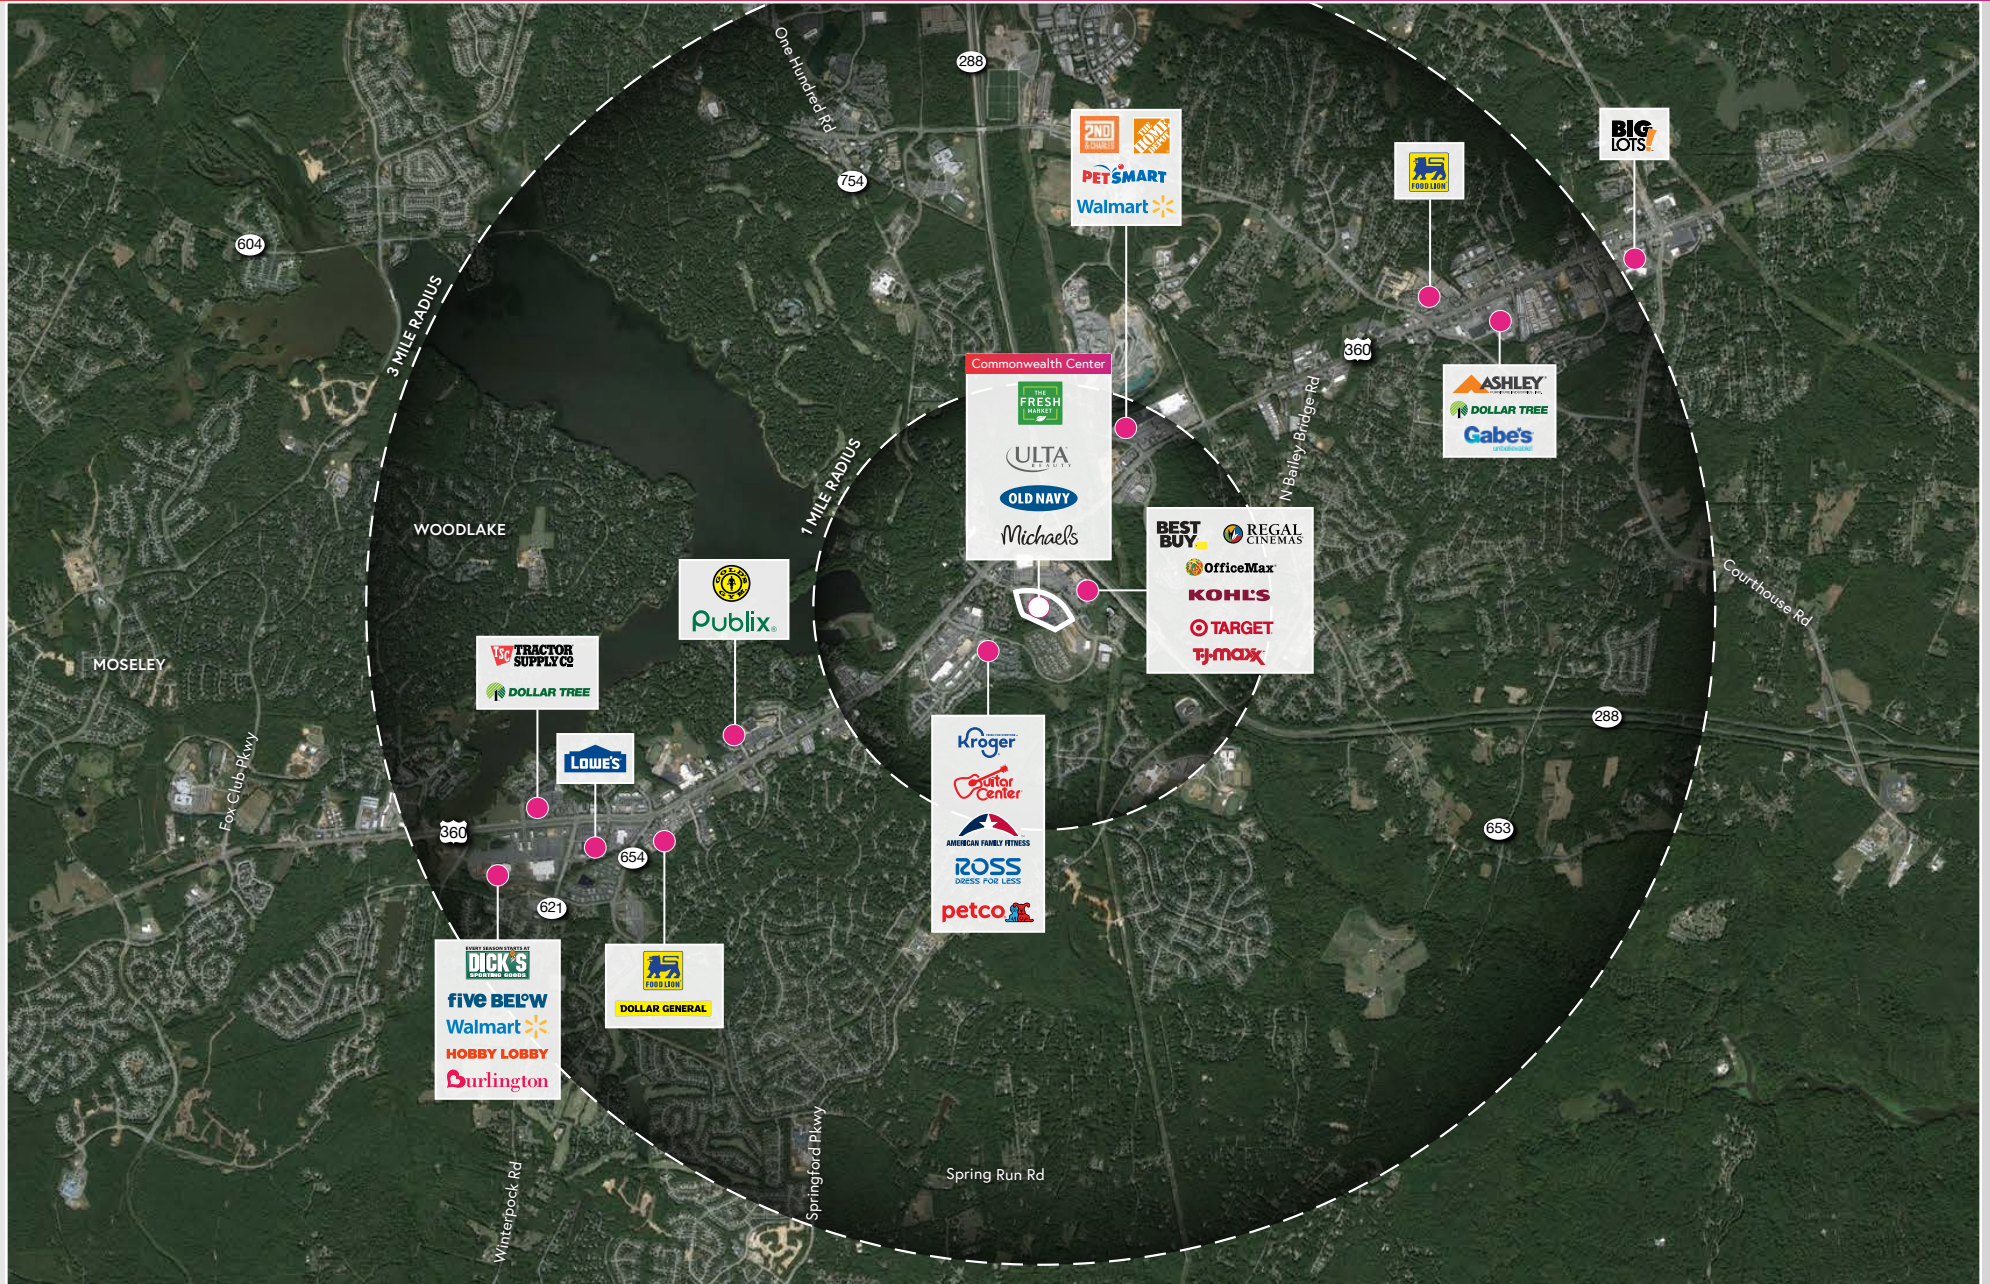

Commonwealth Center MIDLOTHIAN, VIRGINIA

COMPETITION MAP

LEASING CONTACT: MARIELLE DE LA HOZ / 754-332-2003 / MDELAHOZ@SITECENTERS.COM

LOCATION: 14 MILES SOUTHWEST OF DOWNTOWN RICHMOND