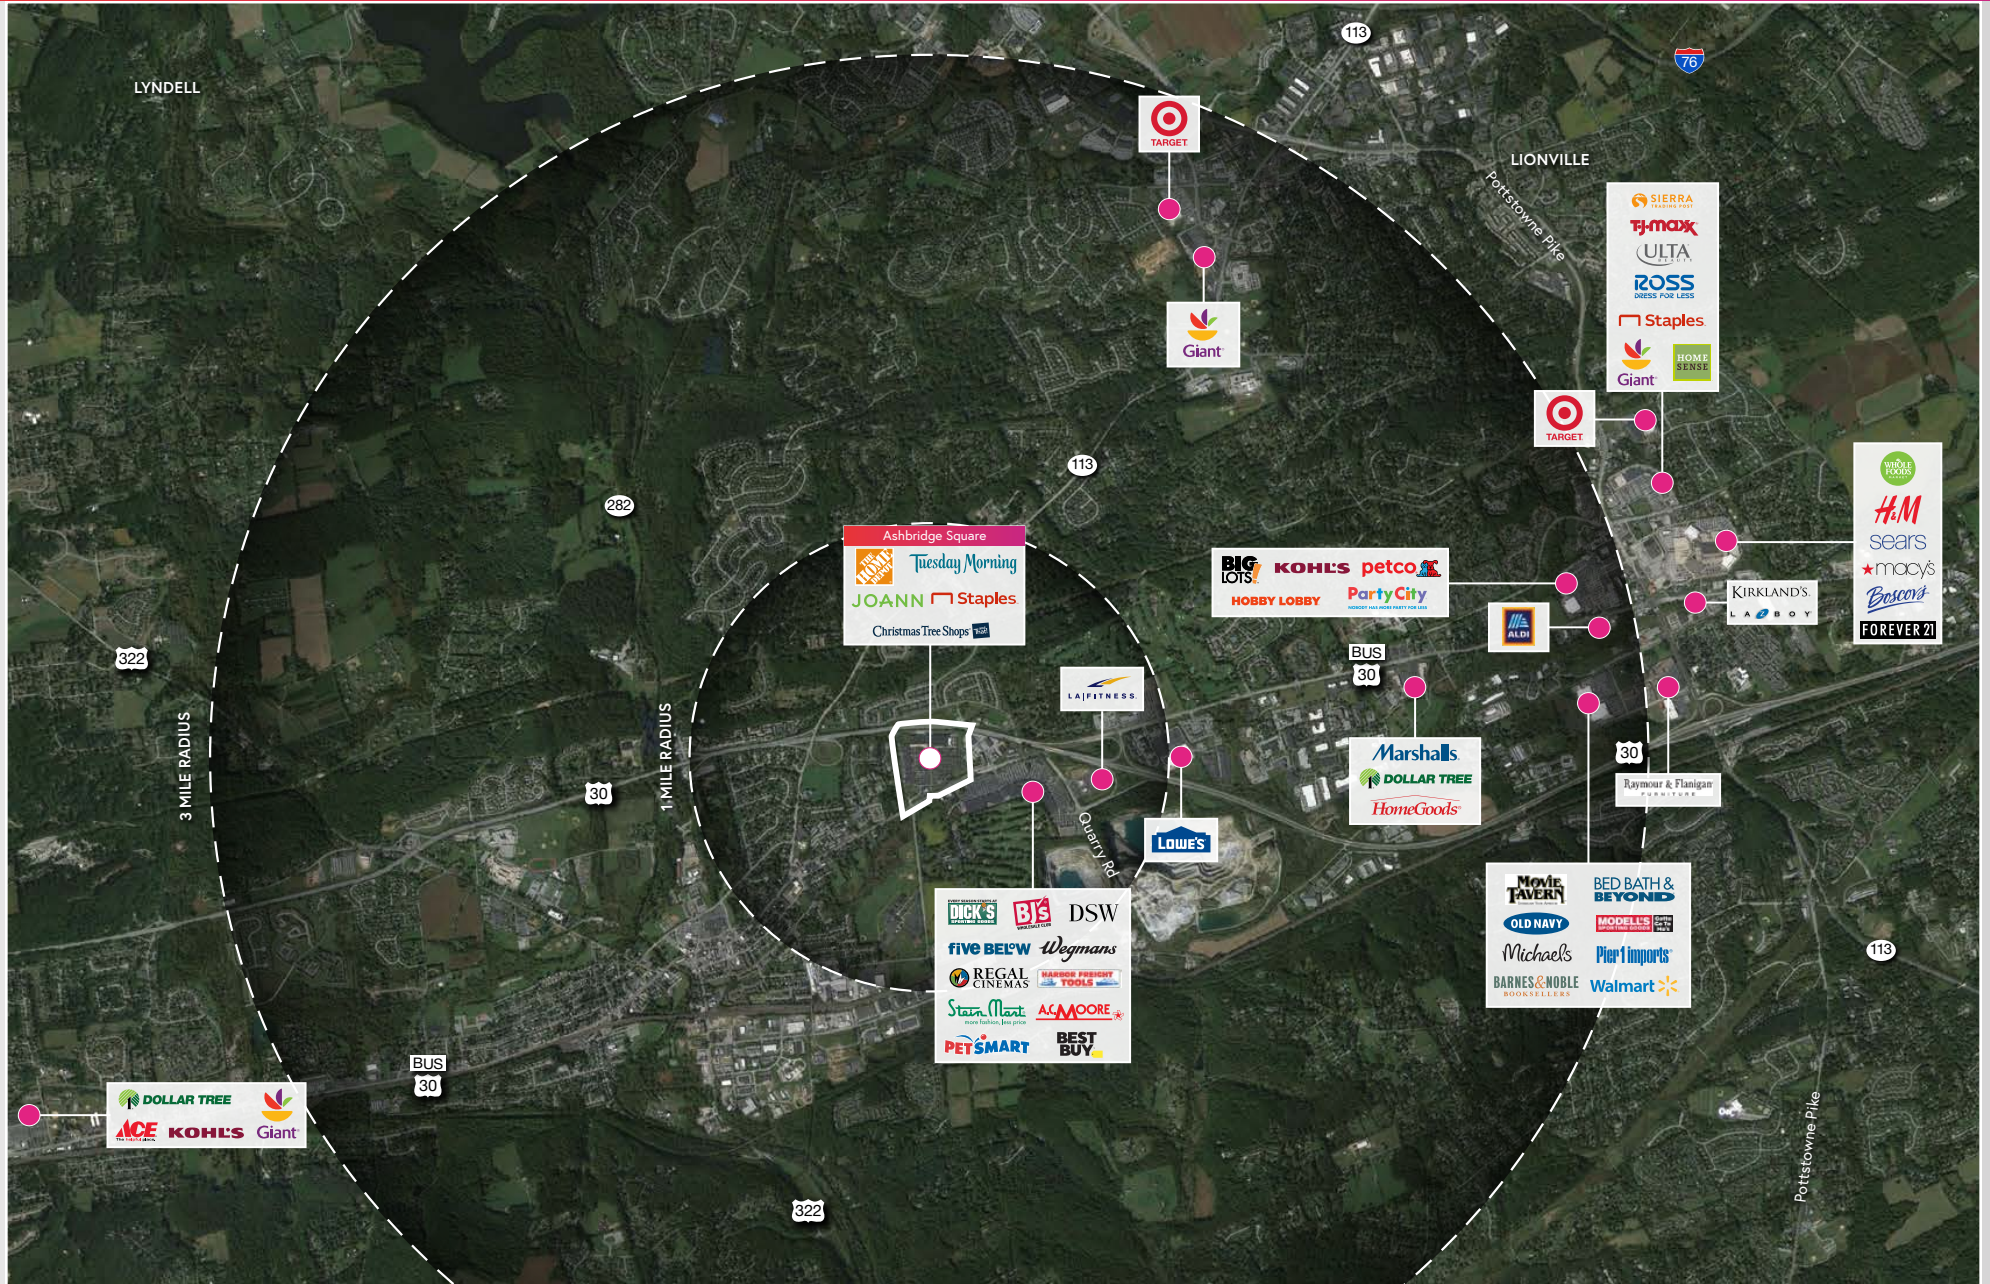

Ashbridge Square DOWNINGTOWN, PENNSYLVANIA

COMPETITION MAP

LEASING CONTACT: ANTHONY PAVLI / 216-755-6730 / APAVLI@SITECENTERS.COM

LOCATION: 28 MILES WEST OF DOWNTOWN PHILADELPHIA