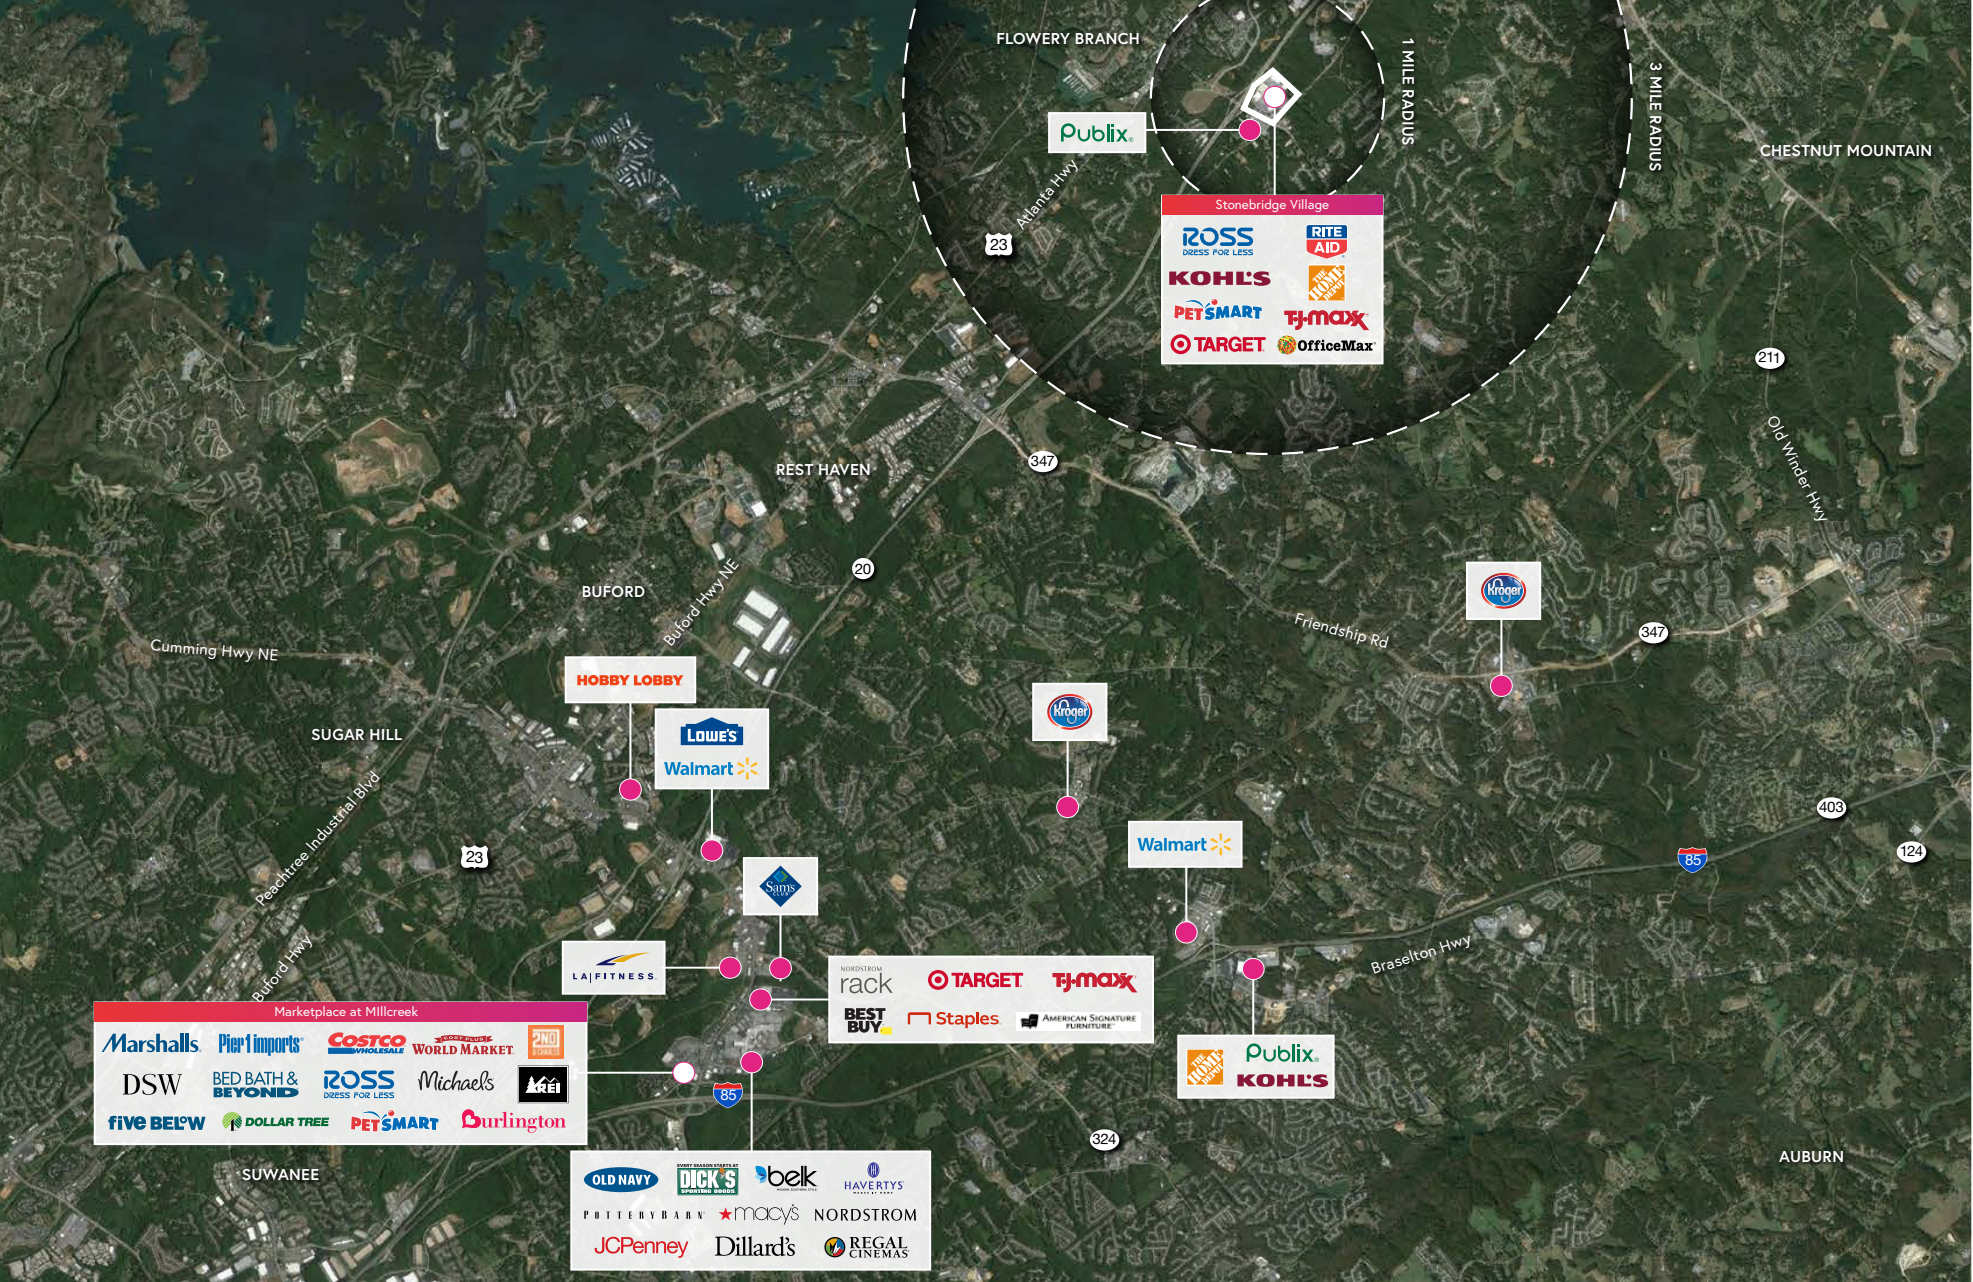

Stonebridge Village FLOWERY BRANCH, GEORGIA

COMPETITION MAP

LEASING CONTACT: KATIE ALLEN / 404-504-6731 / KALLEN@SITECENTERS.COM

LOCATION: 40 MILES NORTHEAST OF DOWNTOWN ATLANTA