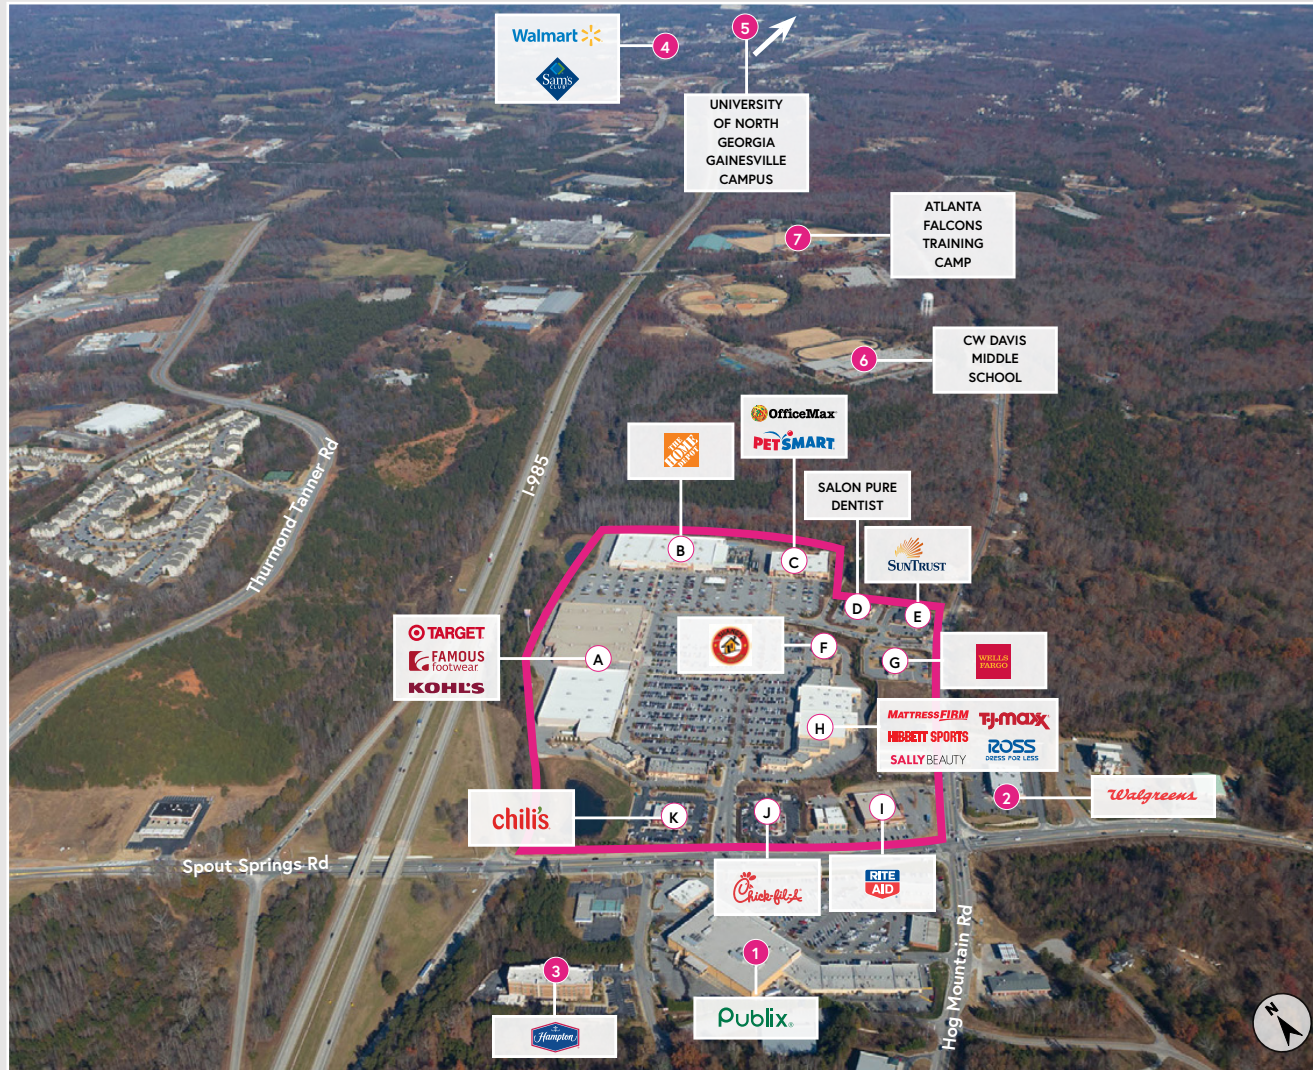

Stonebridge Village FLOWERY BRANCH, GEORGIA

AERIAL VIEW

Photo Taken - 11.14

SITE FEATURES

- | | |
|------------------------------------|---|
| A. Target, Famous Footwear, Kohl's | H. T.J.Maxx, Ross Dress for Less, Sally Beauty, Hibbett Sports, Mattress Firm |
| B. Home Depot | I. Rite Aid |
| C. OfficeMax, PetSmart | J. Chick-Fil-A |
| D. Salon Pure Dentist | K. Chili's Grill and Bar |
| E. SunTrust | |
| F. Shane's Rib Shack | |
| G. Wells Fargo | |

COMPETITION & PLACES OF INTEREST

- | | |
|--|---|
| 1. Village Shoppes of Flowery Branch: Publix | 5. University of North Georgia - Gainesville Campus |
| 2. Walgreens | 6. CW Davis Middle School |
| 3. Hampton Inn and Suites | 7. Atlanta Falcons Training Camp |
| 4. Walmart, Sam's Club | |