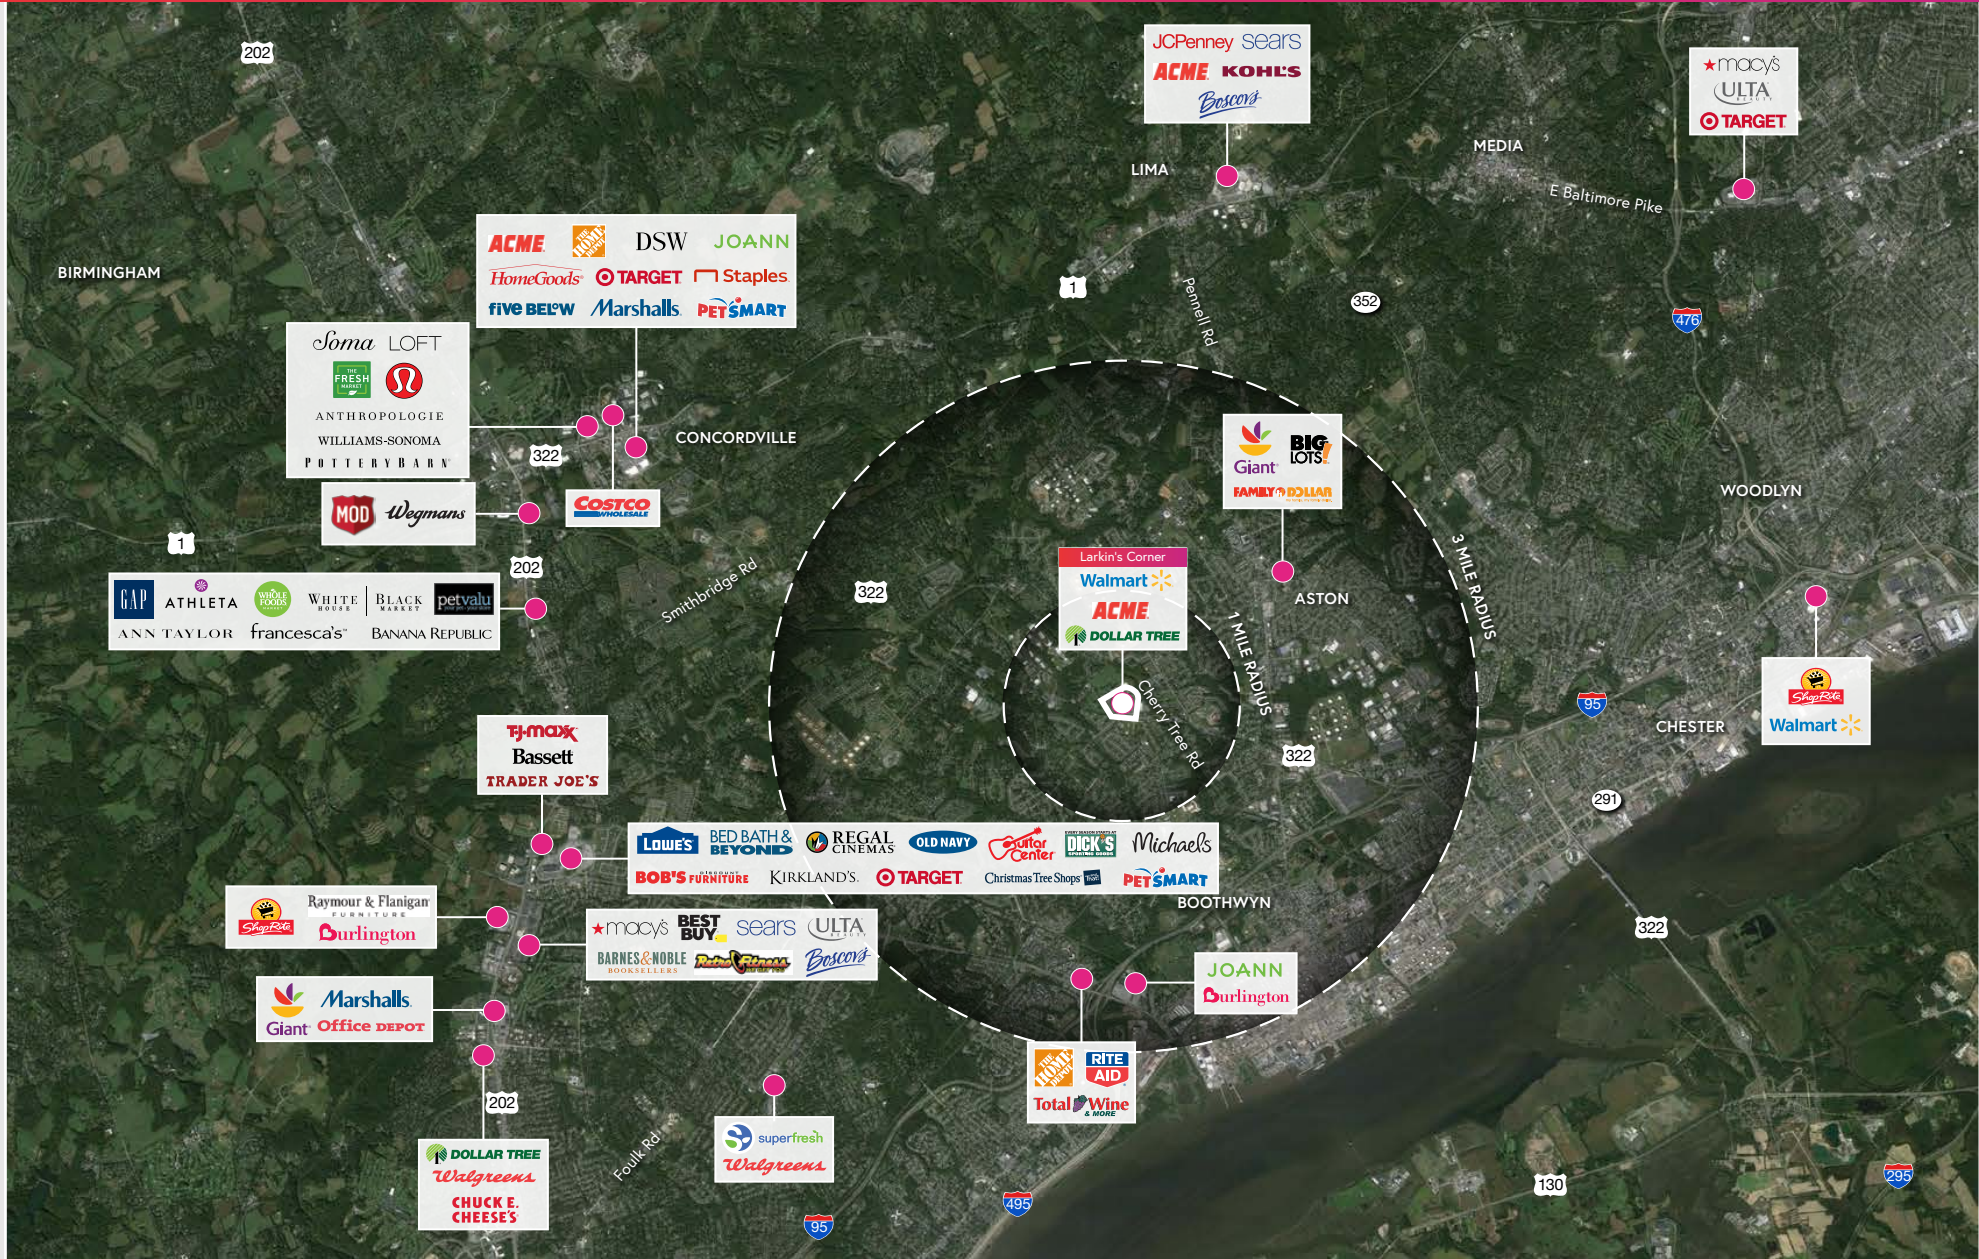

Larkin's Corner BOOTHWYN, PENNSYLVANIA

COMPETITION MAP

LEASING CONTACT: ROBYN HAYS / 216-755-5592 / RCHAYS@SITECENTERS.COM

LOCATION: 16 MILES SOUTHWEST OF DOWNTOWN PHILADELPHIA