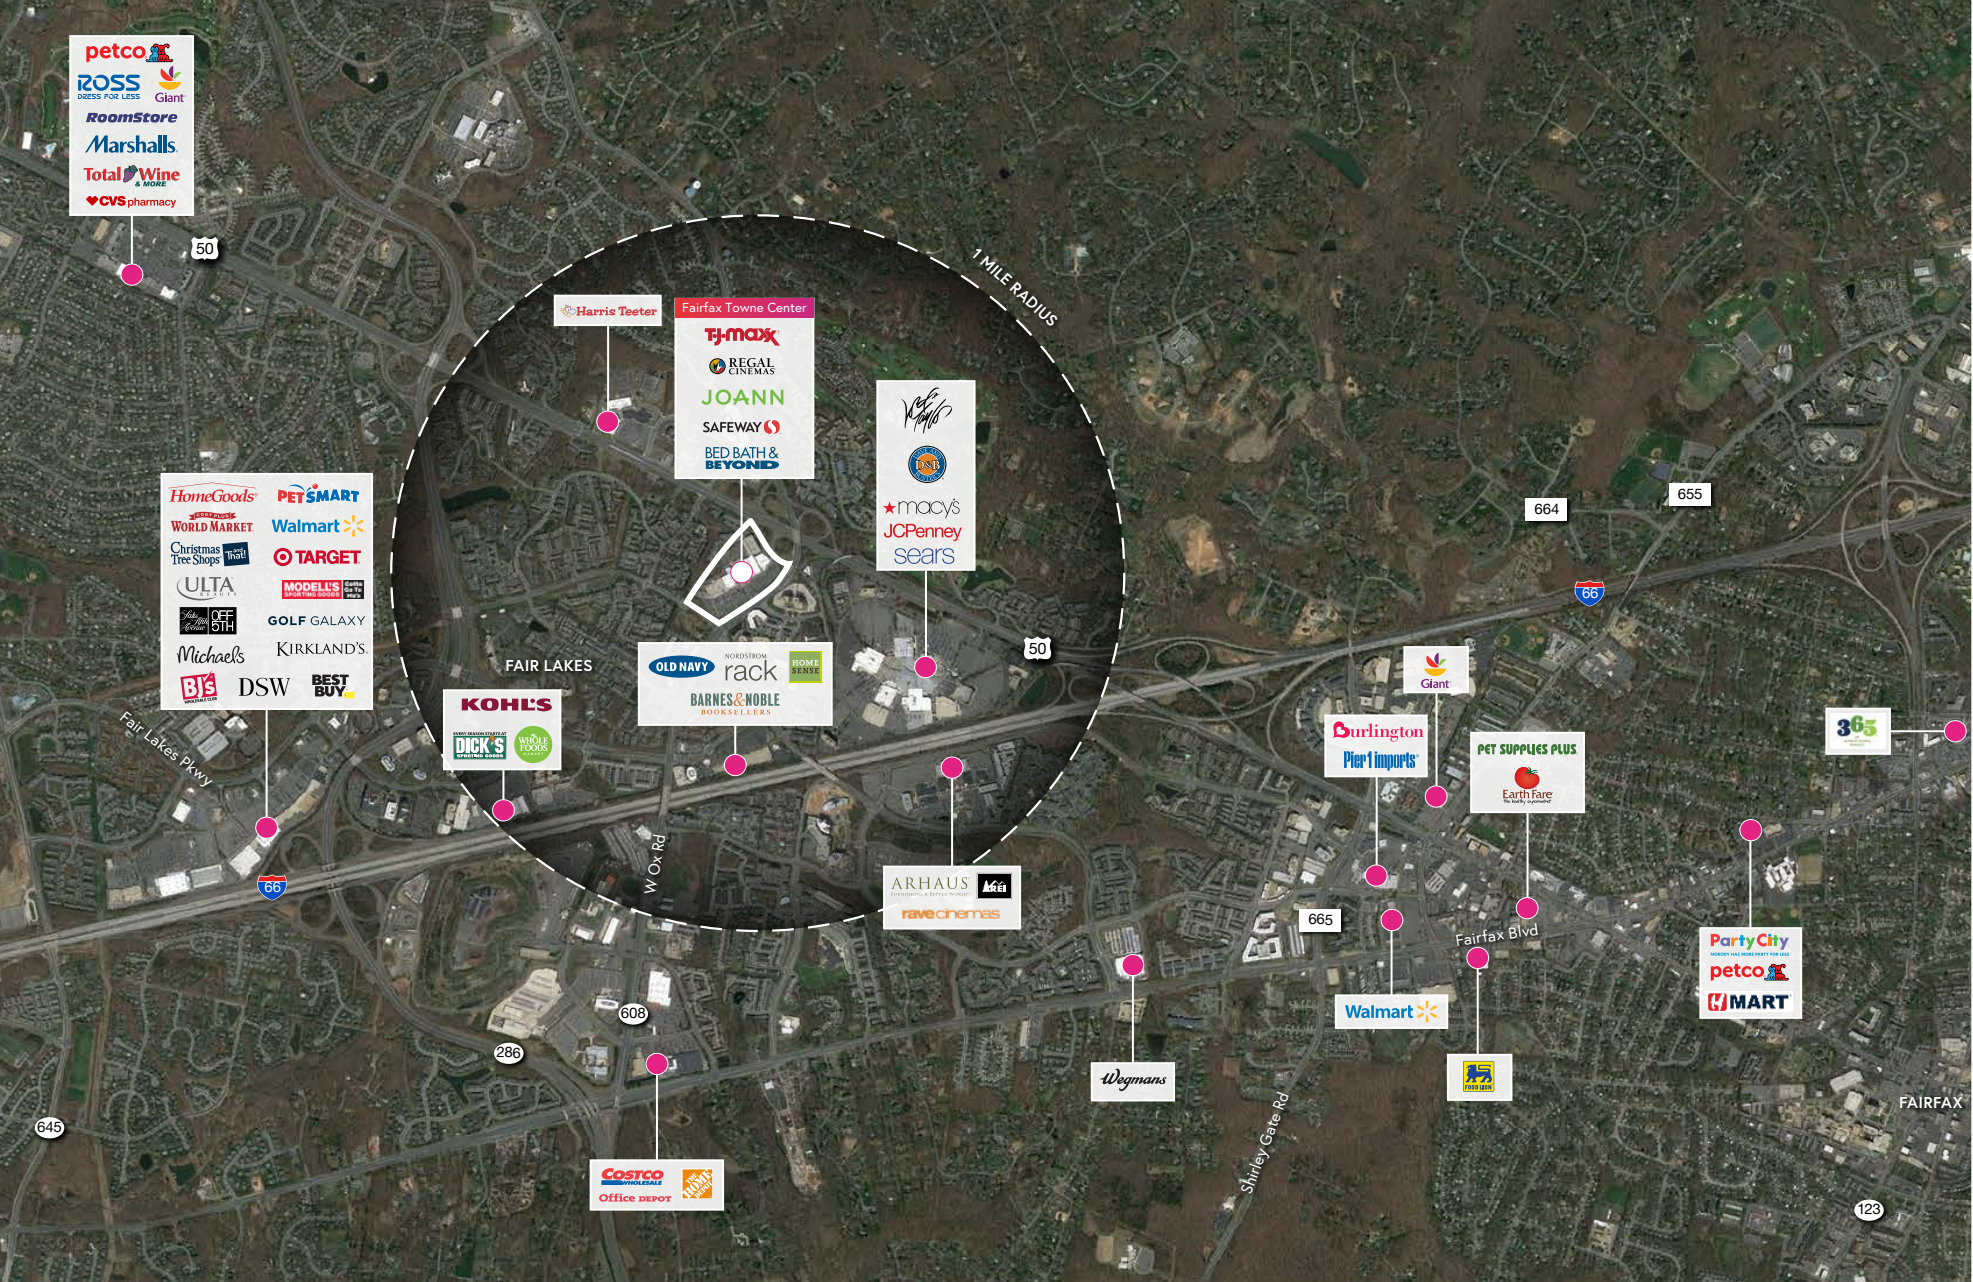

Fairfax Towne Center

FAIRFAX, VIRGINIA

COMPETITION MAP

LEASING CONTACT: ANTHONY PAVLI / 216-755-6730 / APAVLI@SITECENTERS.COM

LOCATION: 18 MILES WEST OF WASHINGTON, D.C.