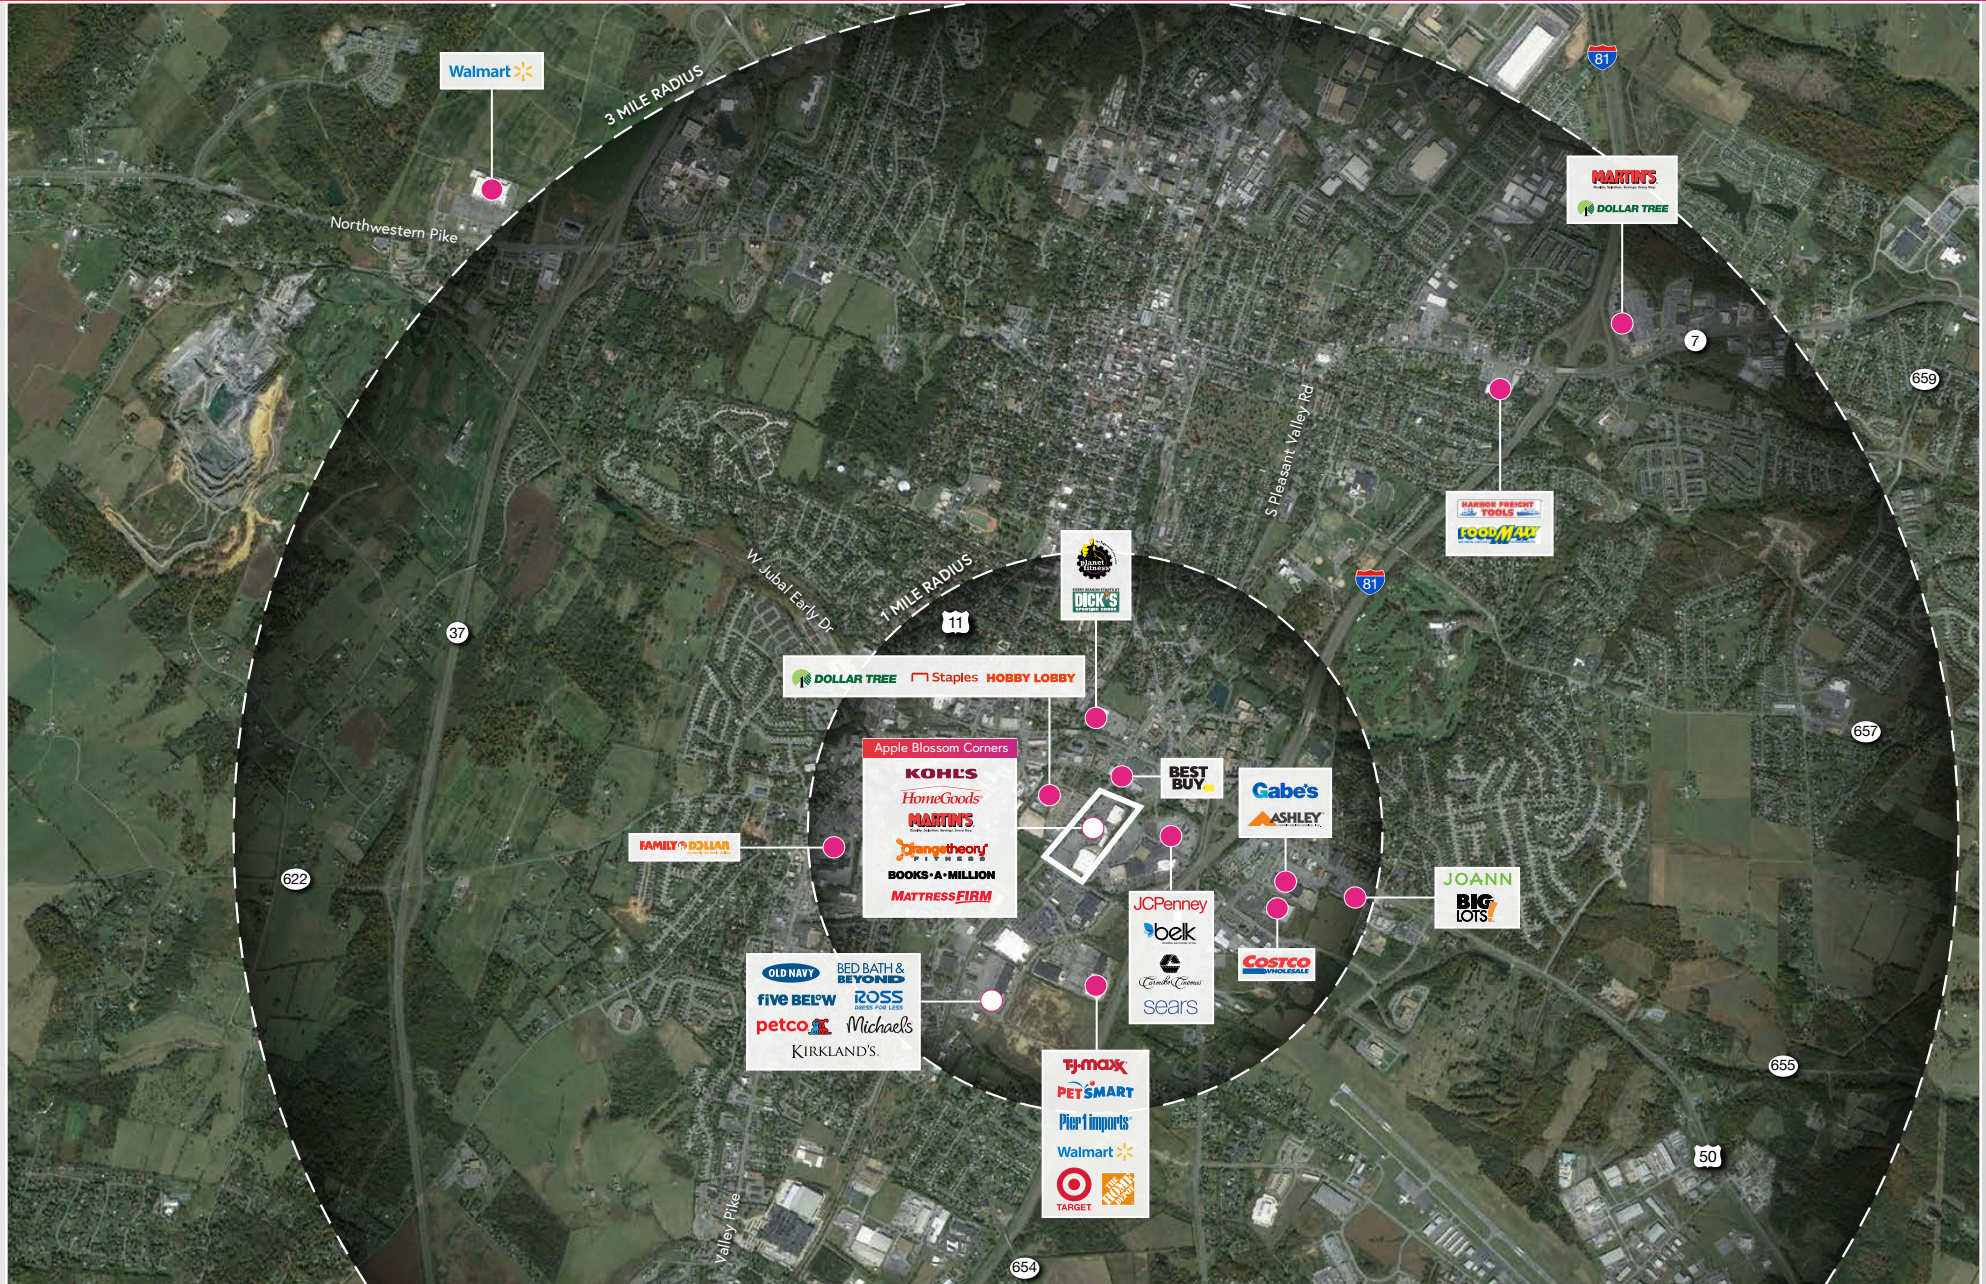

Apple Blossom Corners WINCHESTER, VIRGINIA

COMPETITION MAP

LEASING CONTACT: ROBYN HAYS / 216-755-5592 / RCHAYS@SITECENTERS.COM

LOCATION: 63 MILES NORTHWEST OF WASHINGTON, D.C.