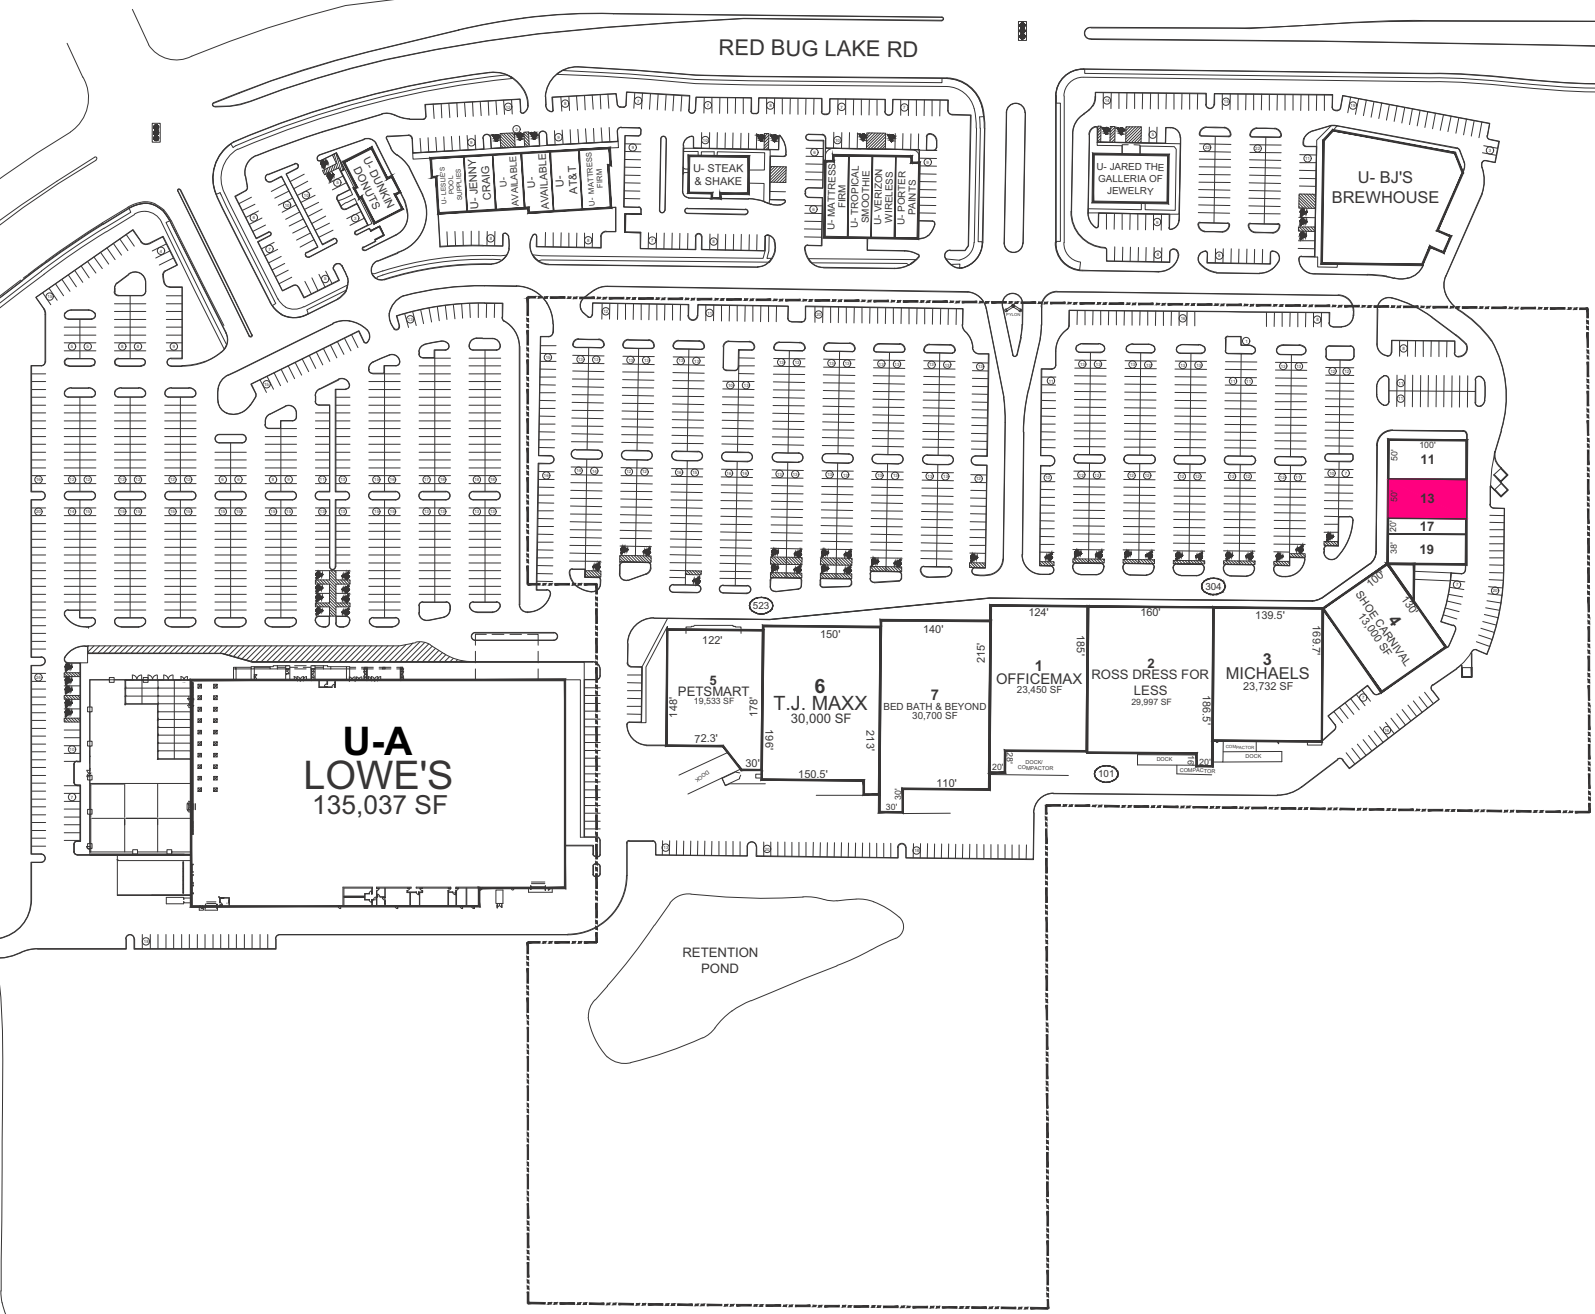

TENANT INDEX

1	OFFICEMAX	23,450
2	ROSS DRESS FOR LESS	29,997
3	MICHAELS	23,732
4	SHOE CARNIVAL	13,000
5	PETSMART	19,533
6	T.J. MAXX	30,000
7	BED BATH & BEYOND	30,700
11	PHENIX SALON SUITES	5,000
13	AVAILABLE	5,000
17	SALLY BEAUTY SUPPLY	2,000
19	AMERICA'S BEST CONTACTS & EYEGLASSES	3,800
U-A	LOWE'S	135,037

OVIEDO PARK CROSSING

SR 417 & Red Bug Lake Rd
OVIEDO, FL 32765

Latitude:28.6548 , Longitude:-81.2390

THIS DRAWING IS FOR GENERAL INFORMATION PURPOSES ONLY AND IS INTENDED FOR USE AS A REFERENCE ONLY. THIS DRAWING IS NOT INTENDED TO REPRESENT THE ACTUAL SIZE, DIMENSIONS, OWNERSHIP, OR TENANCY OF THE MATTERS DEPICTED. ANY AND ALL FEATURES AND INFORMATION ARE FOR ILLUSTRATIVE PURPOSES ONLY, AND ARE SUBJECT TO CHANGE WITHOUT NOTICE.