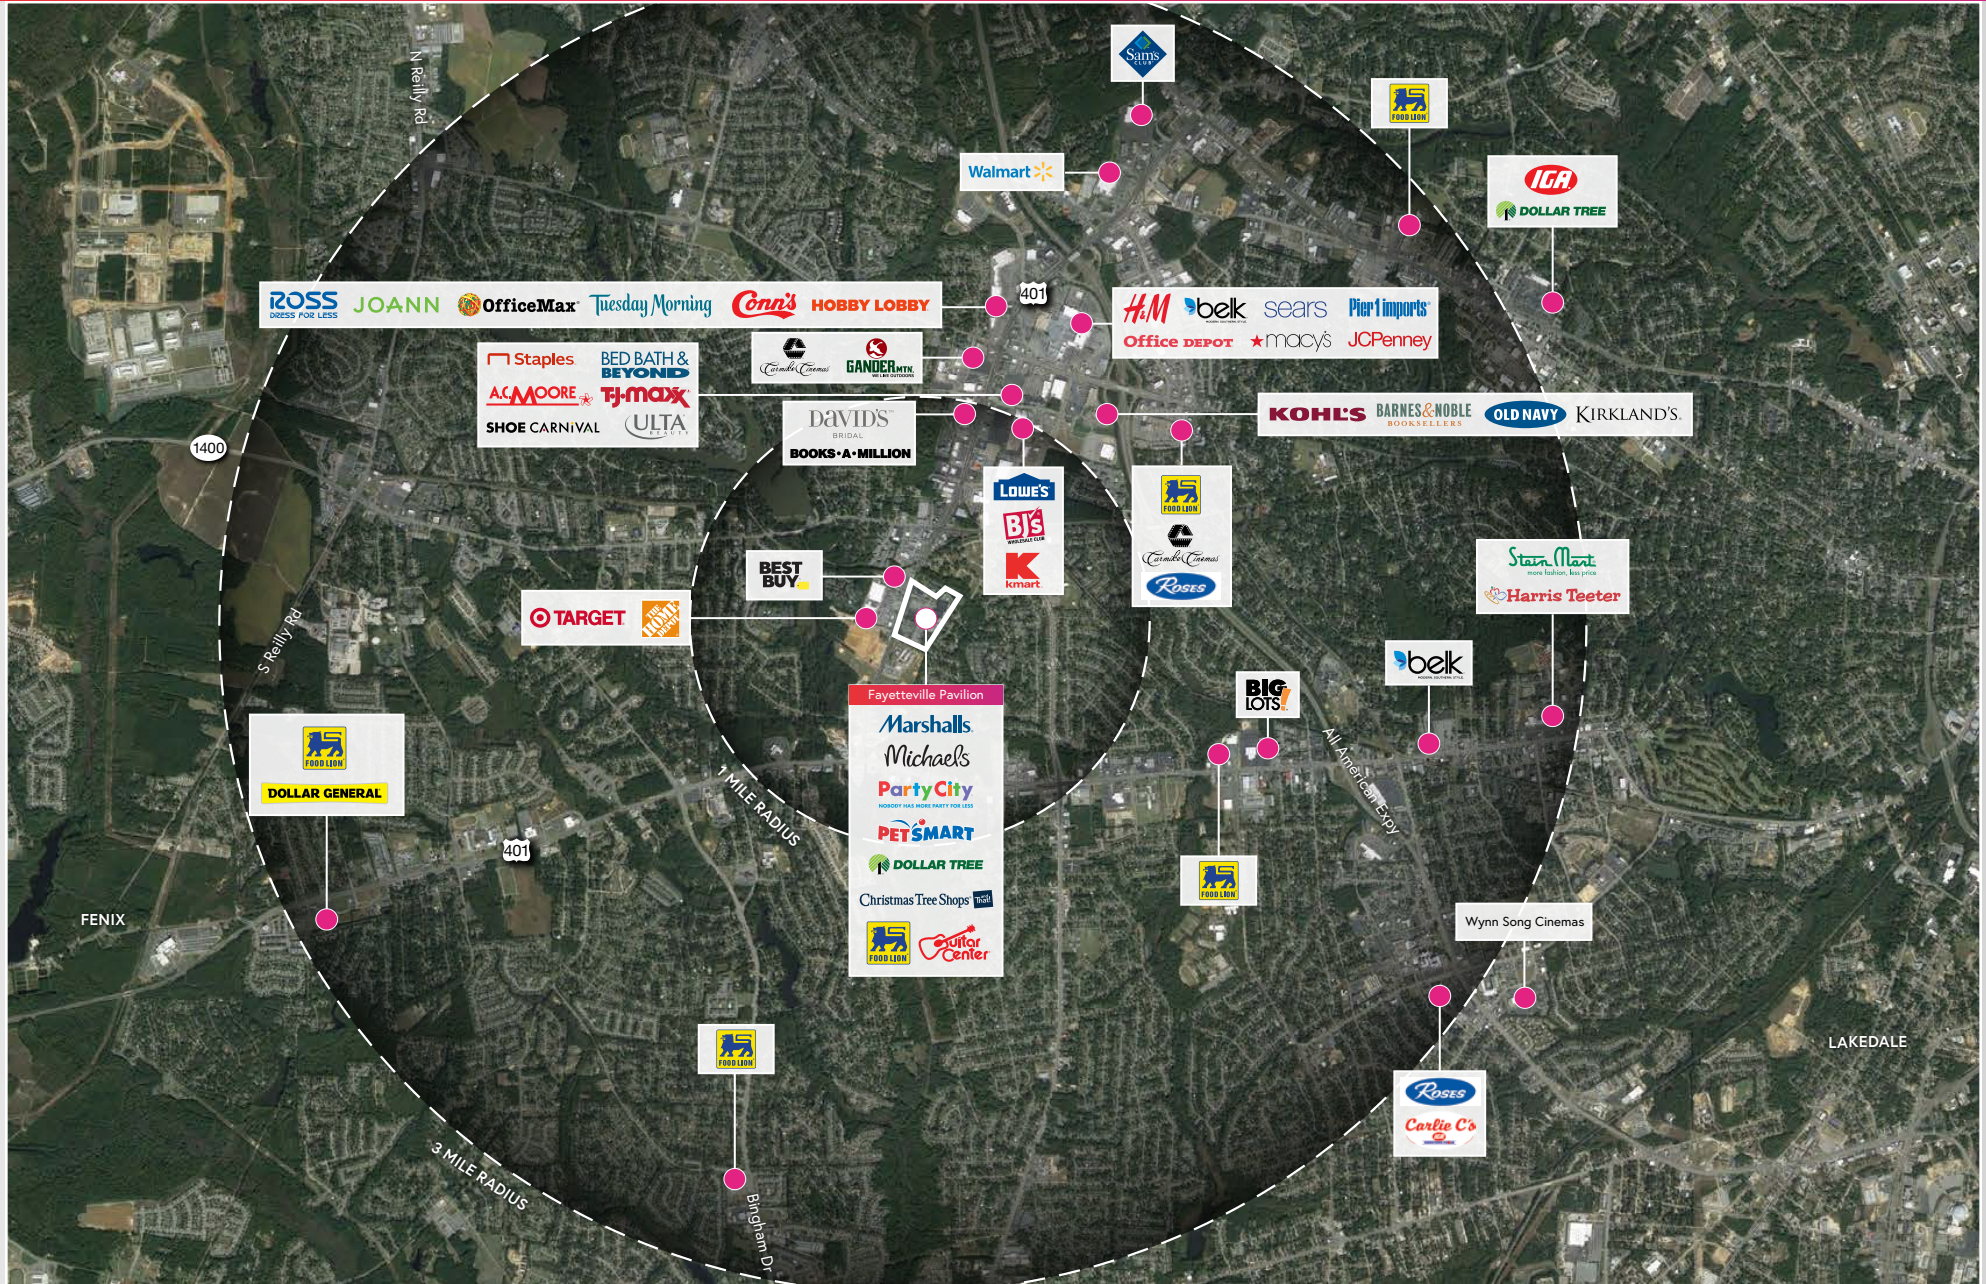

# Fayetteville Pavilion

FAYETTEVILLE, NORTH CAROLINA

COMPETITION MAP

LEASING CONTACT: KIMBERLY GOETZ / 770-367-7778 / KGOETZ@SITECENTERS.COM

LOCATION: 5 MILES WEST OF DOWNTOWN FAYETTEVILLE