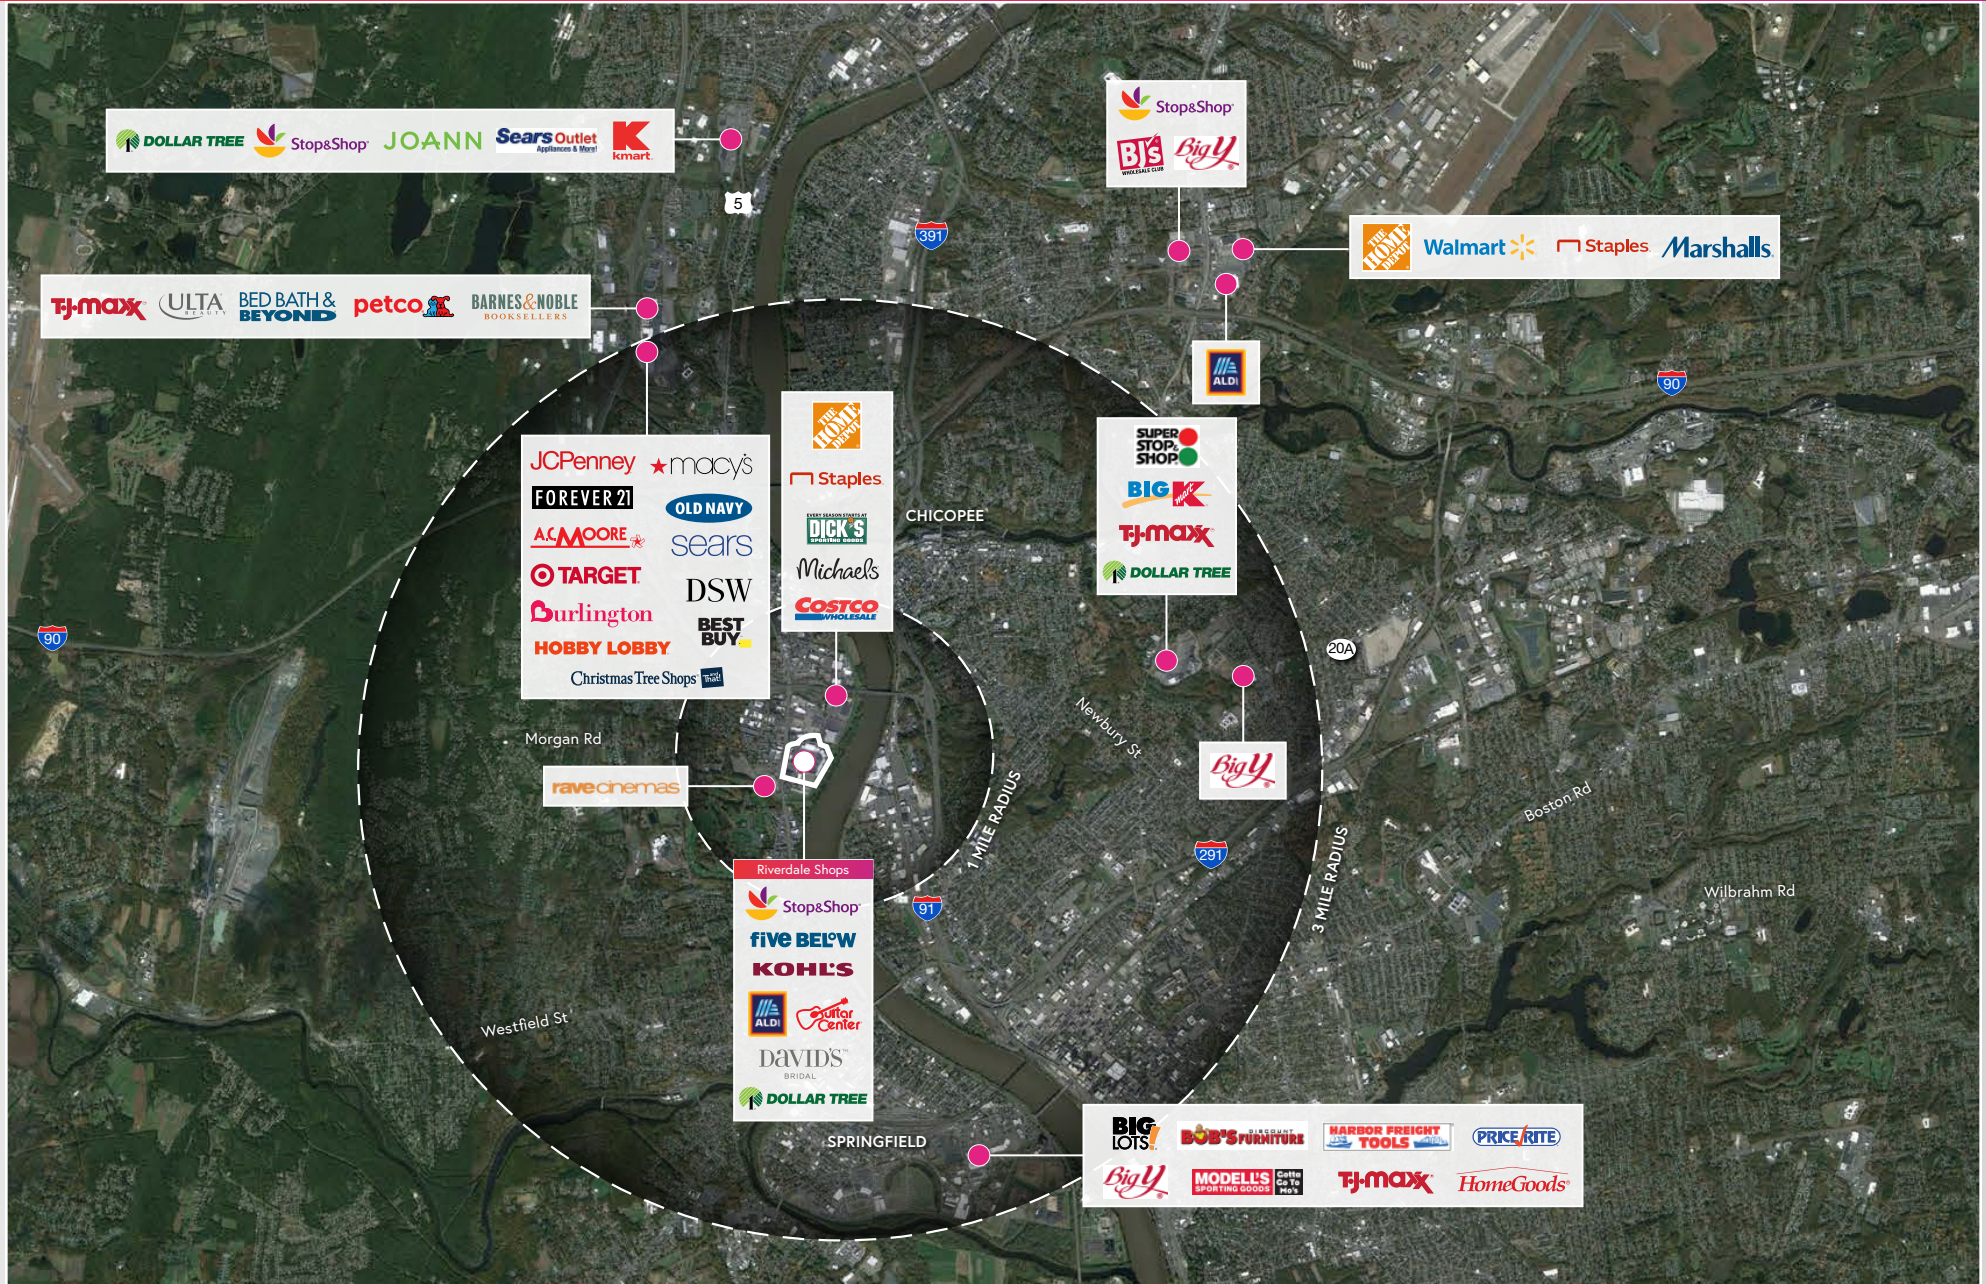

Riverdale Shops WEST SPRINGFIELD, MASSACHUSETTS

COMPETITION MAP

LEASING CONTACT: TYLER TERHUNE / 216-755-6581 / TTERHUNE@SITECENTERS.COM

LOCATION: 3 MILES NORTHWEST OF DOWNTOWN SPRINGFIELD