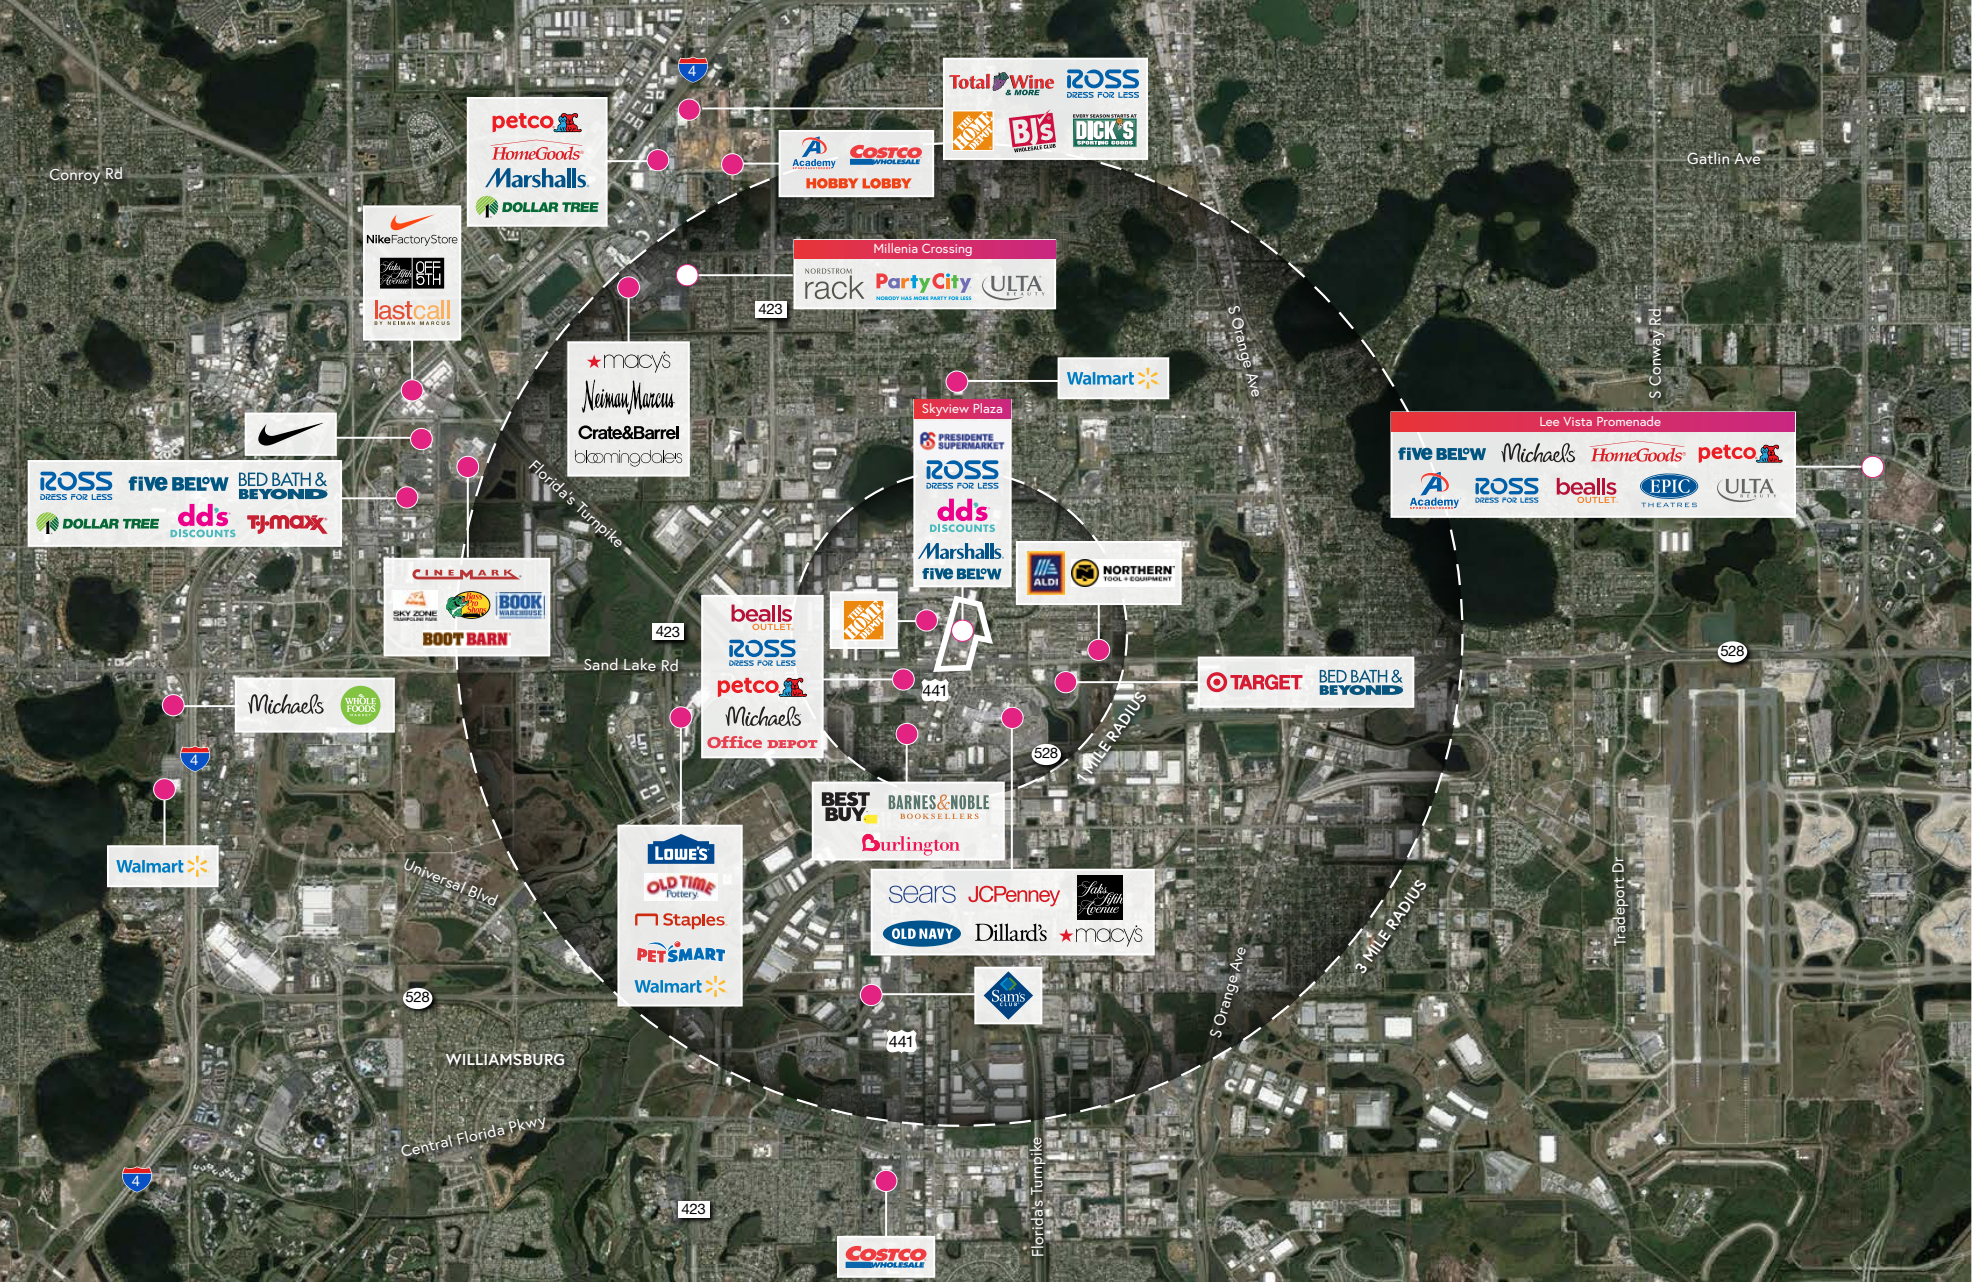

Skyview Plaza ORLANDO, FLORIDA

COMPETITION MAP

LEASING CONTACT: EMILIA PUPELLO / 813-972-5066 / EPUPELLO@SITECENTERS.COM

LOCATION: 6 MILES SOUTHWEST OF DOWNTOWN ORLANDO