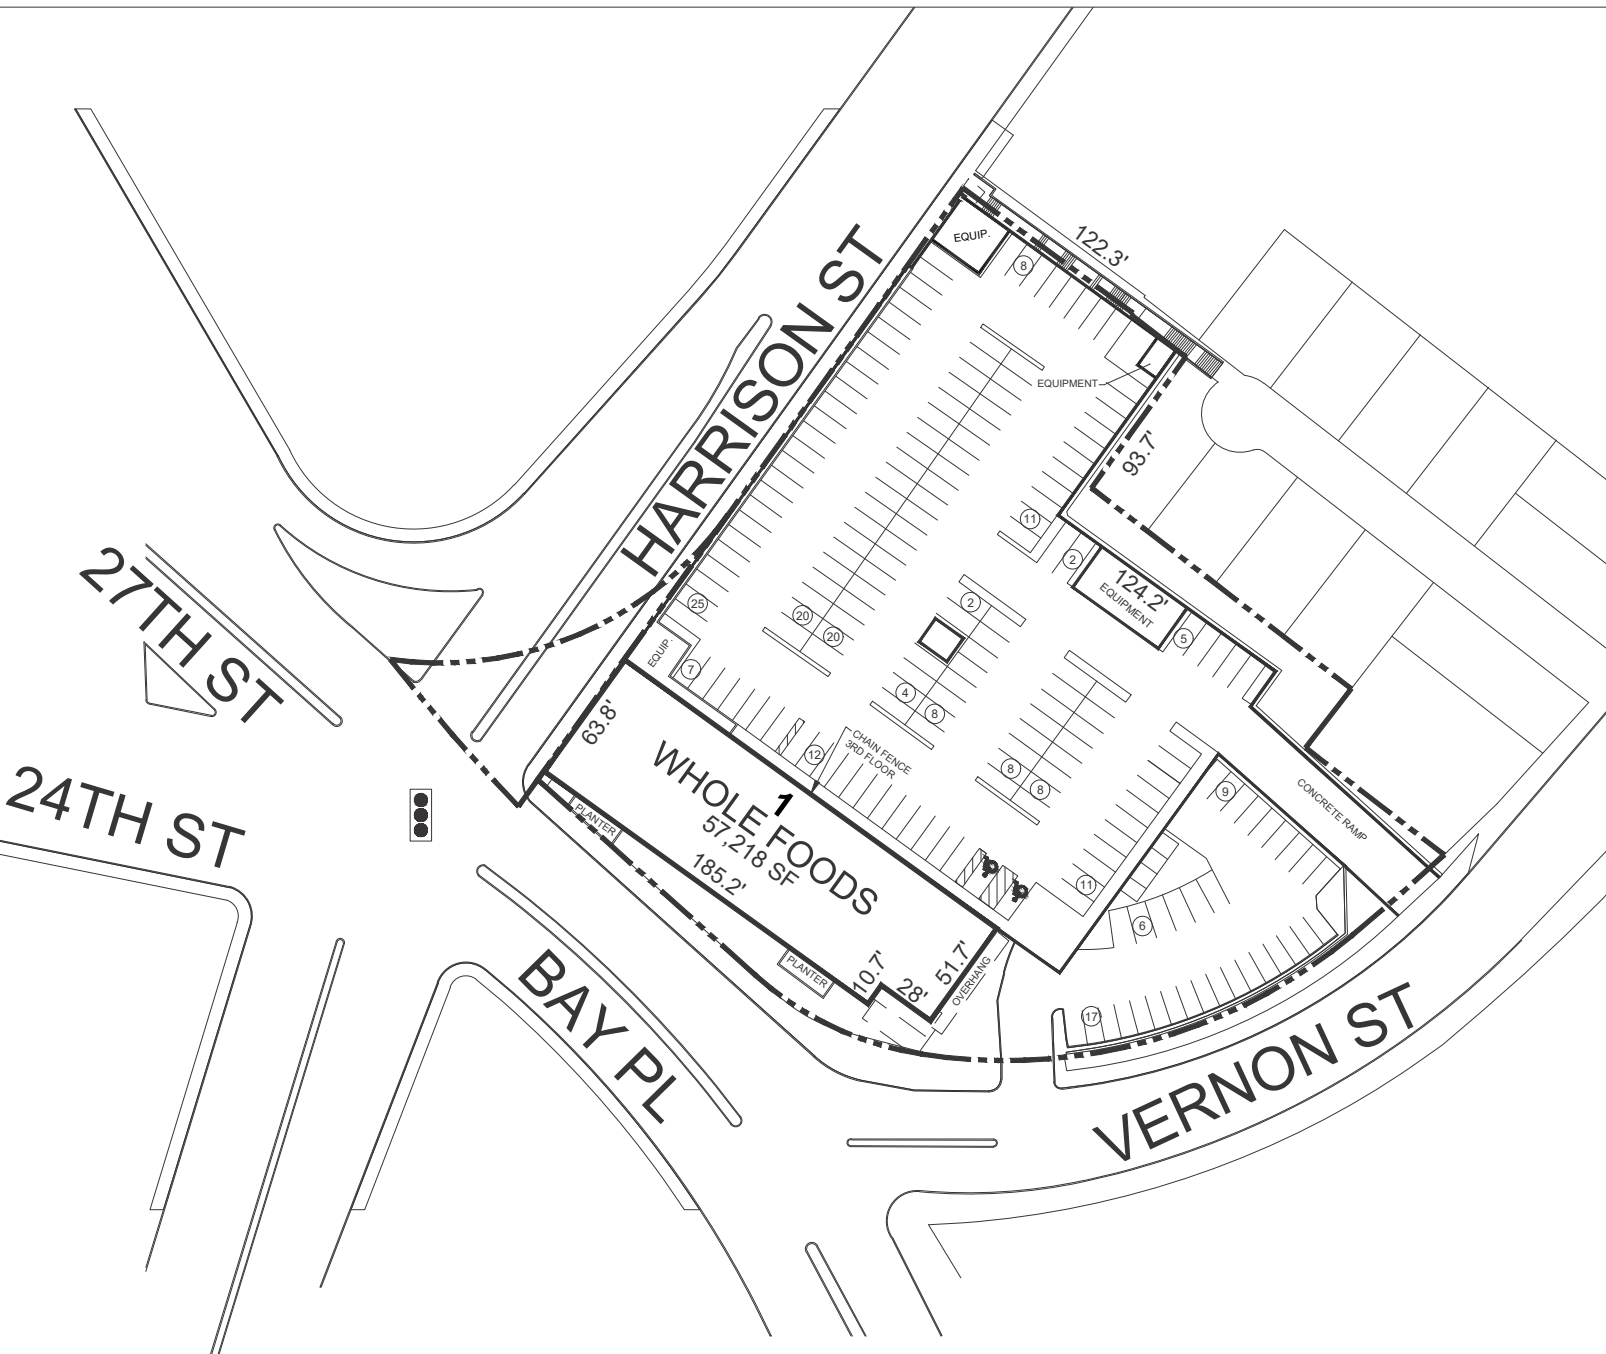

WHOLE FOODS AT BAY PLACE - LVL 1

230 Bay Place
OAKLAND, CA 94612

Latitude: 37.8129 , Longitude: -122.2607

AVAILABLE

THIS DRAWING IS FOR GENERAL INFORMATION PURPOSES ONLY AND IS INTENDED FOR USE AS A REFERENCE ONLY. THIS DRAWING IS NOT INTENDED TO REPRESENT THE ACTUAL SIZE, DIMENSIONS, OWNERSHIP, OR TENANCY OF THE MATTERS DEPICTED. ANY AND ALL FEATURES AND INFORMATION ARE FOR ILLUSTRATIVE PURPOSES ONLY, AND ARE SUBJECT TO CHANGE WITHOUT NOTICE.

3300 Enterprise Parkway, Beachwood, OH 44122
Fax 216 . 755 . 1500 Phone 216 . 755 . 5500

WHOLE FOODS AT BAY PLACE - LVL 2

230 Bay Place
OAKLAND, CA 94612

Latitude: 37.8129 , Longitude: -122.2607

THIS DRAWING IS FOR GENERAL INFORMATION PURPOSES ONLY AND IS INTENDED FOR USE AS A REFERENCE ONLY. THIS DRAWING IS NOT INTENDED TO REPRESENT THE ACTUAL SIZE, DIMENSIONS, OWNERSHIP, OR TENANCY OF THE MATTERS DEPICTED. ANY AND ALL FEATURES AND INFORMATION ARE FOR ILLUSTRATIVE PURPOSES ONLY, AND ARE SUBJECT TO CHANGE WITHOUT NOTICE.