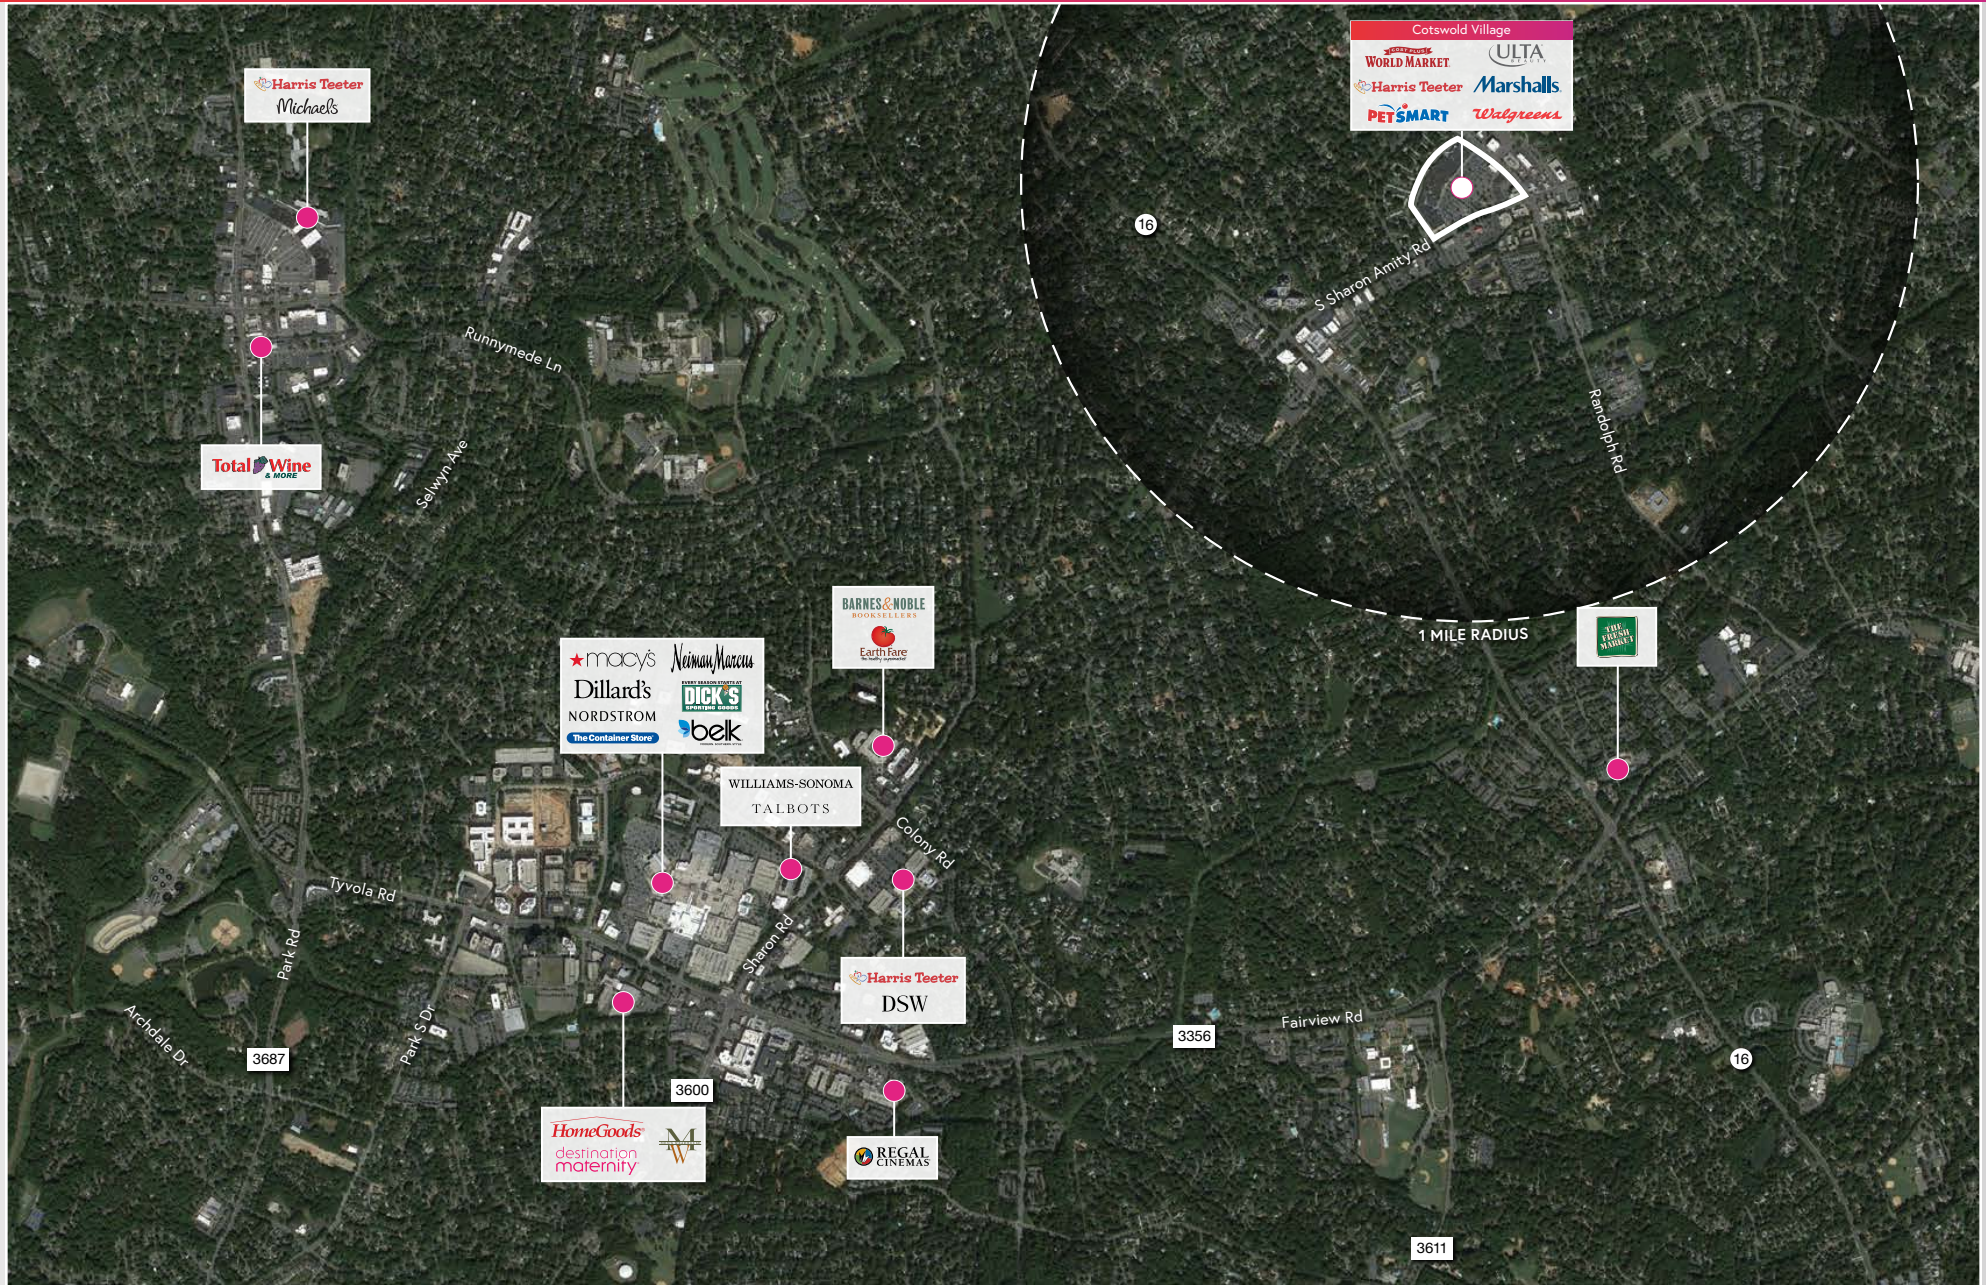

Cotswold Village CHARLOTTE, NORTH CAROLINA

COMPETITION MAP

LEASING CONTACT: DEANNA LELLI / 404-504-6747 / DLELLI@SITECENTERS.COM

LOCATION: 4 MILES SOUTHEAST OF DOWNTOWN CHARLOTTE