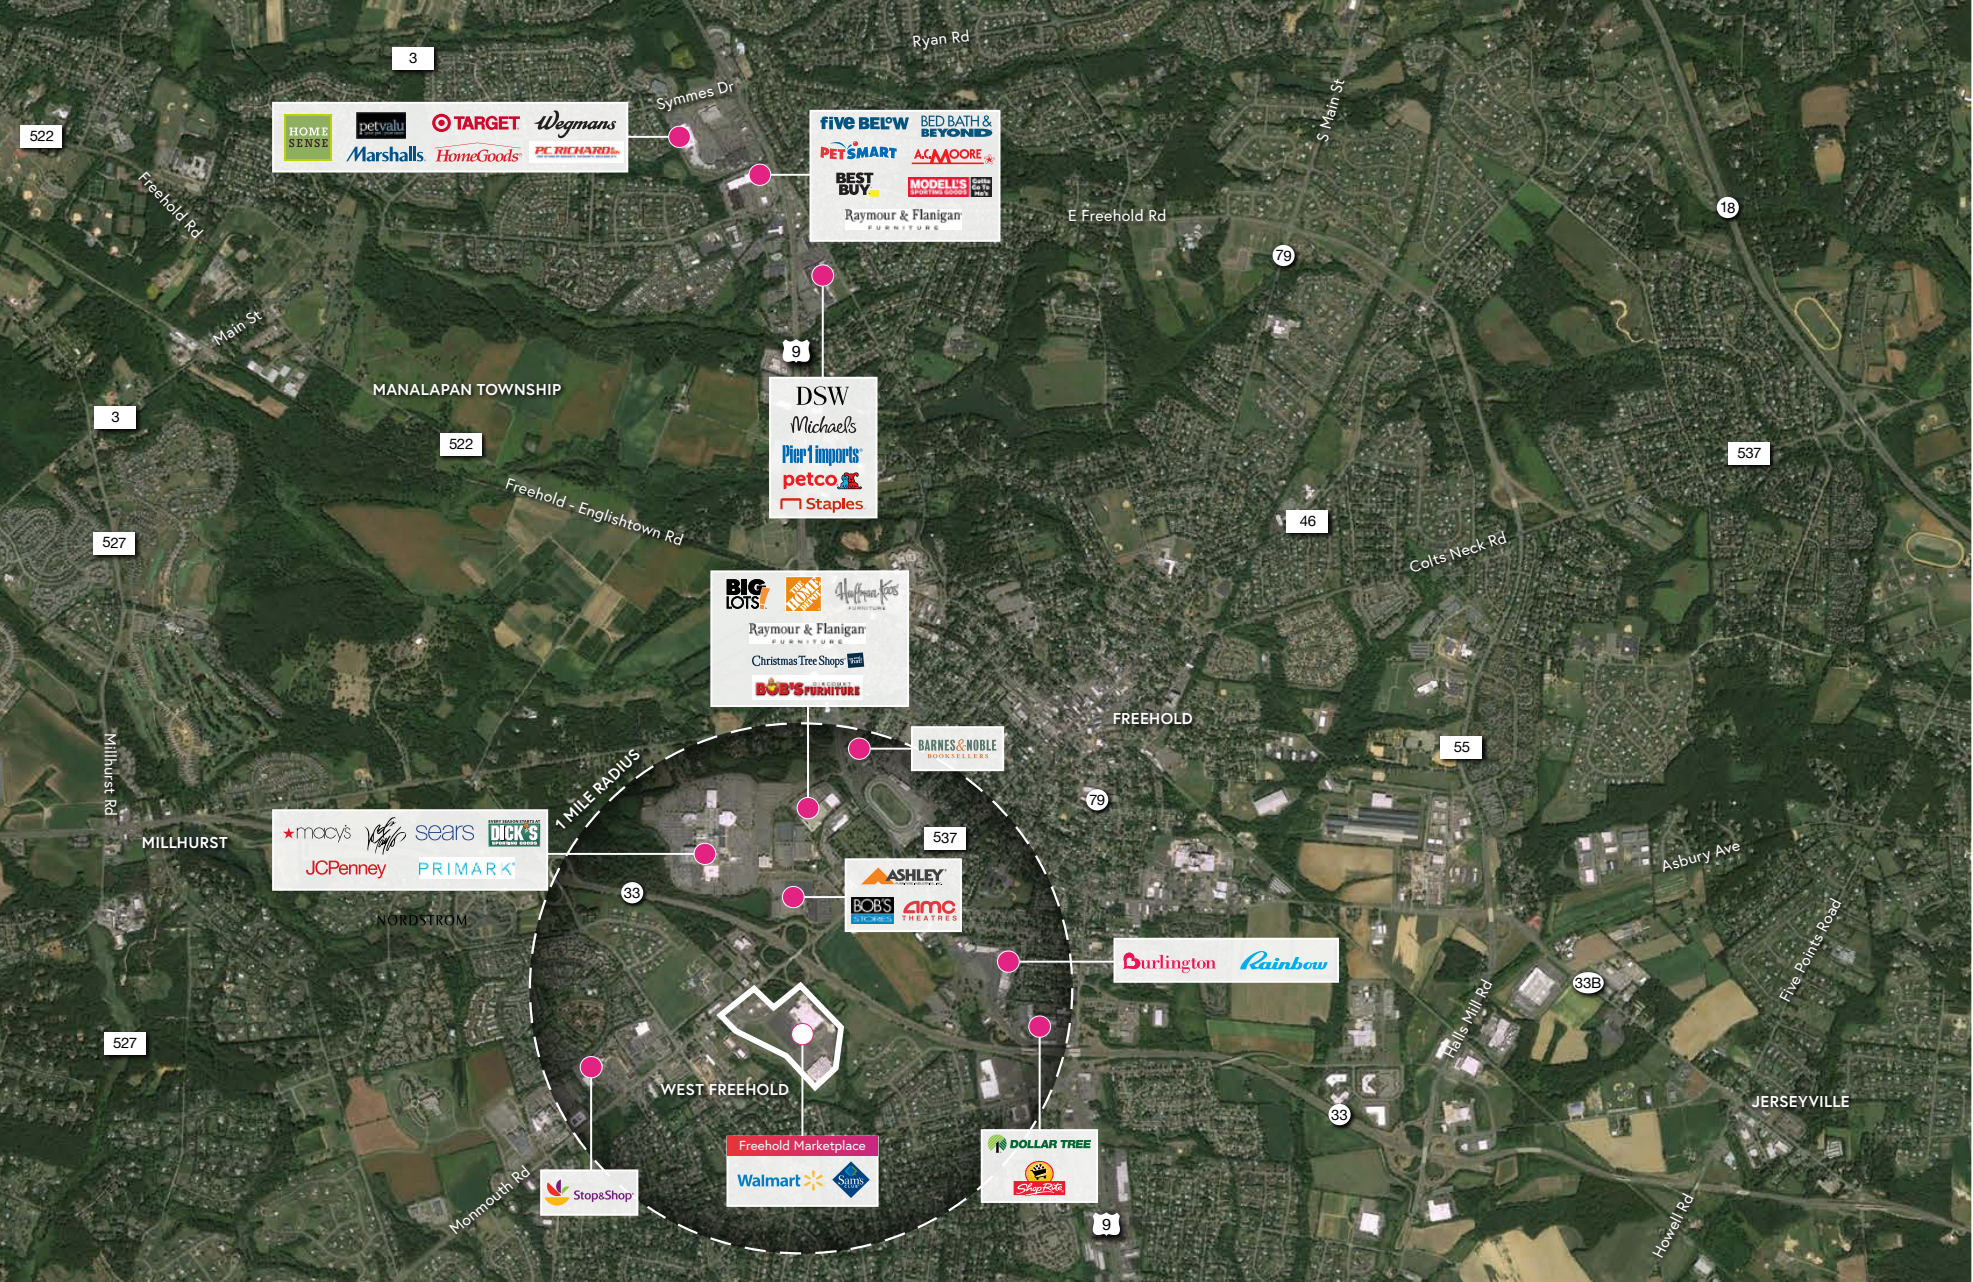

# Freehold Marketplace FREEHOLD, NEW JERSEY

COMPETITION MAP

LEASING CONTACT: TYLER TERHUNE / 216-755-6581 / TTERHUNE@SITECENTERS.COM

LOCATION: 39 MILES SOUTHWEST OF NEW YORK CITY