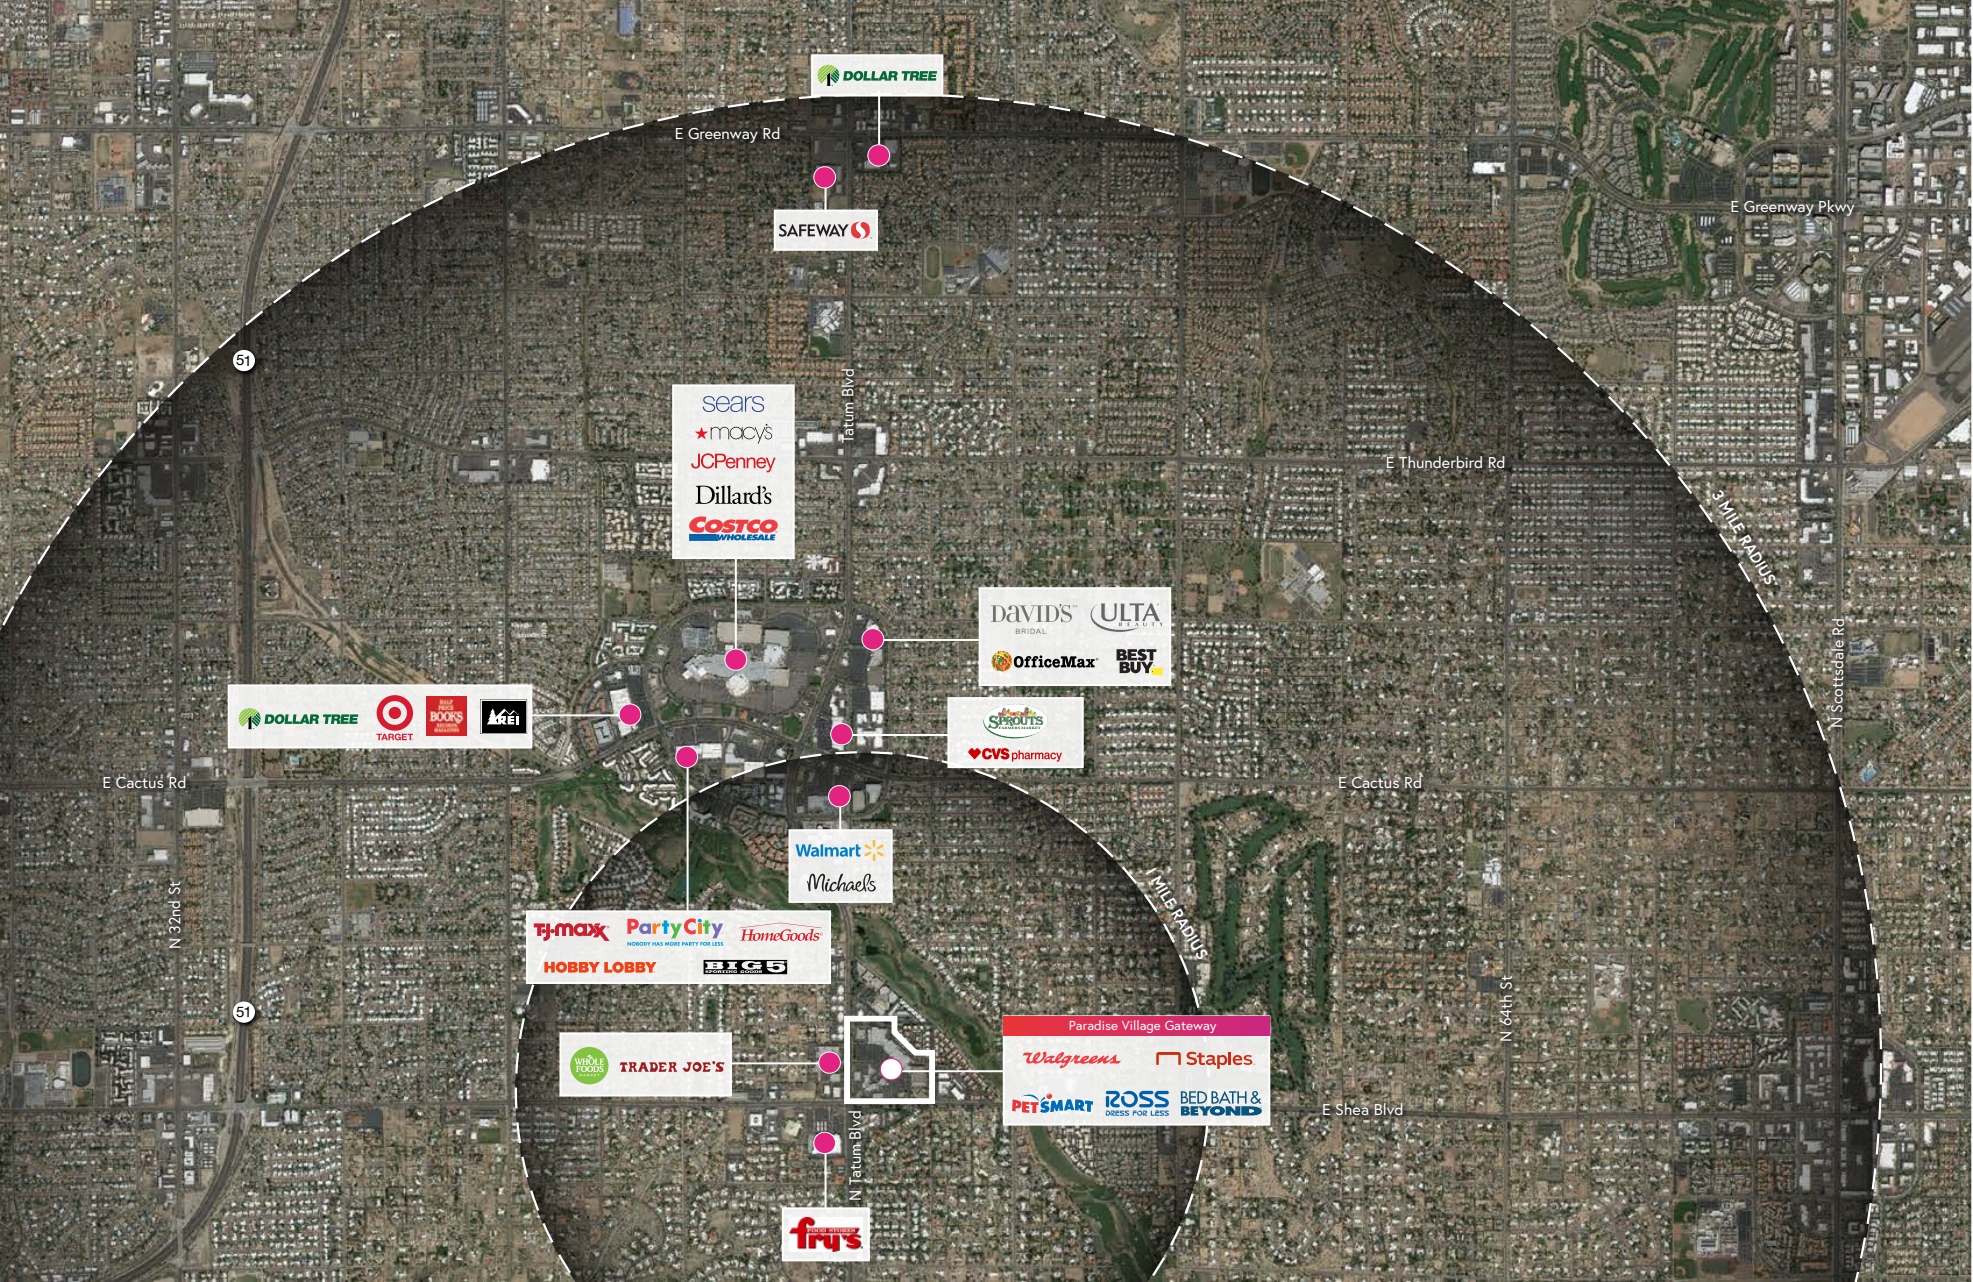

Paradise Village Gateway PHOENIX, ARIZONA

COMPETITION MAP

LEASING CONTACT: REED TREADWELL / 602-358-2257 / RTREADWELL@SITECENTERS.COM

LOCATION: 11 MILES NORTHEAST OF DOWNTOWN PHOENIX