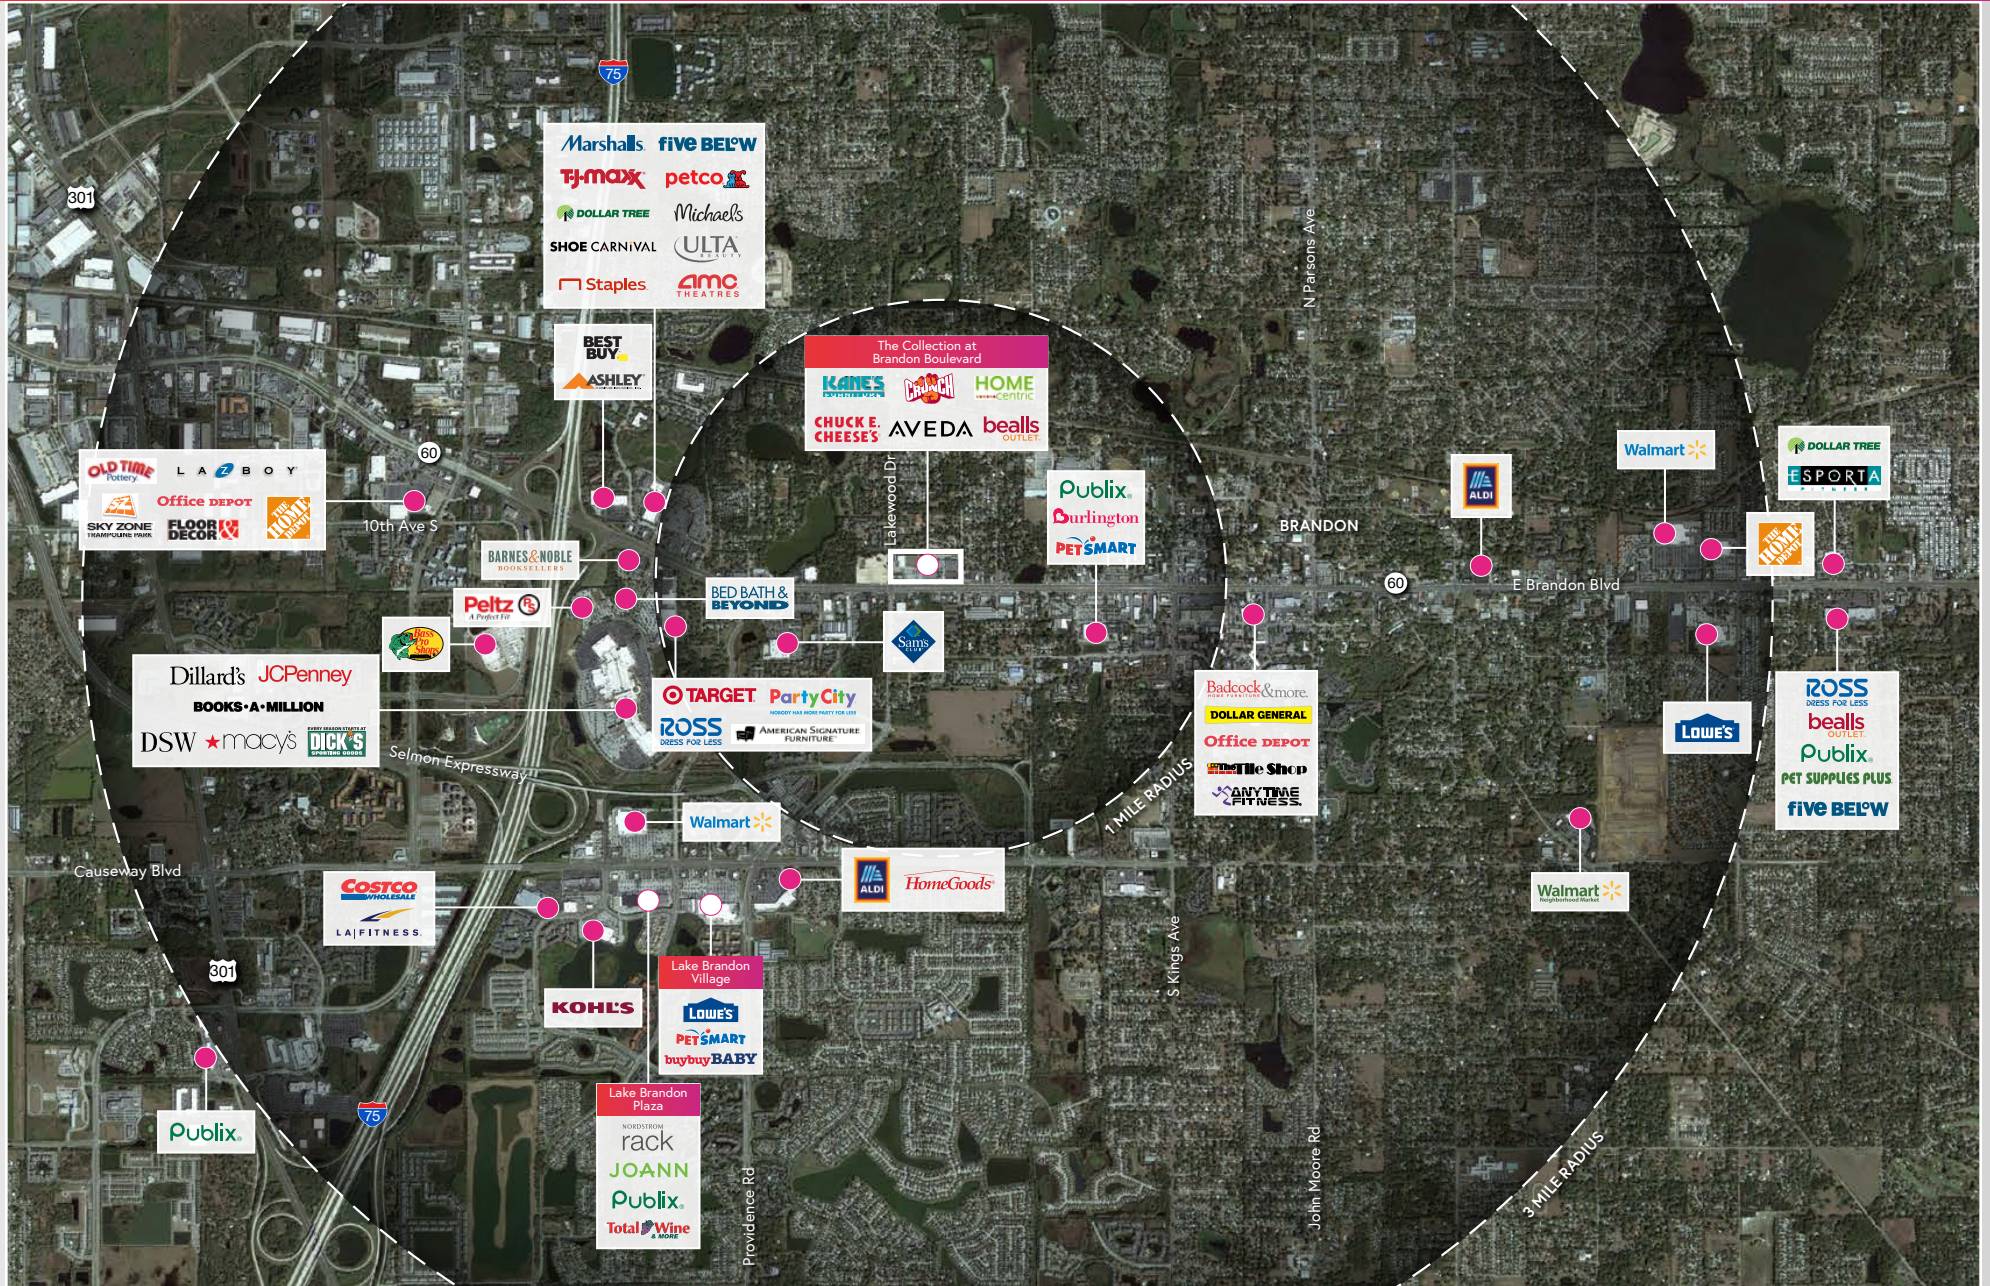

# The Collection at Brandon Boulevard BRANDON, FLORIDA

COMPETITION MAP

LEASING CONTACT: TORI HOLMES / 813-241-3378 / THOLMES@SITECENTERS.COM

LOCATION: 9 MILES EAST OF DOWNTOWN TAMPA